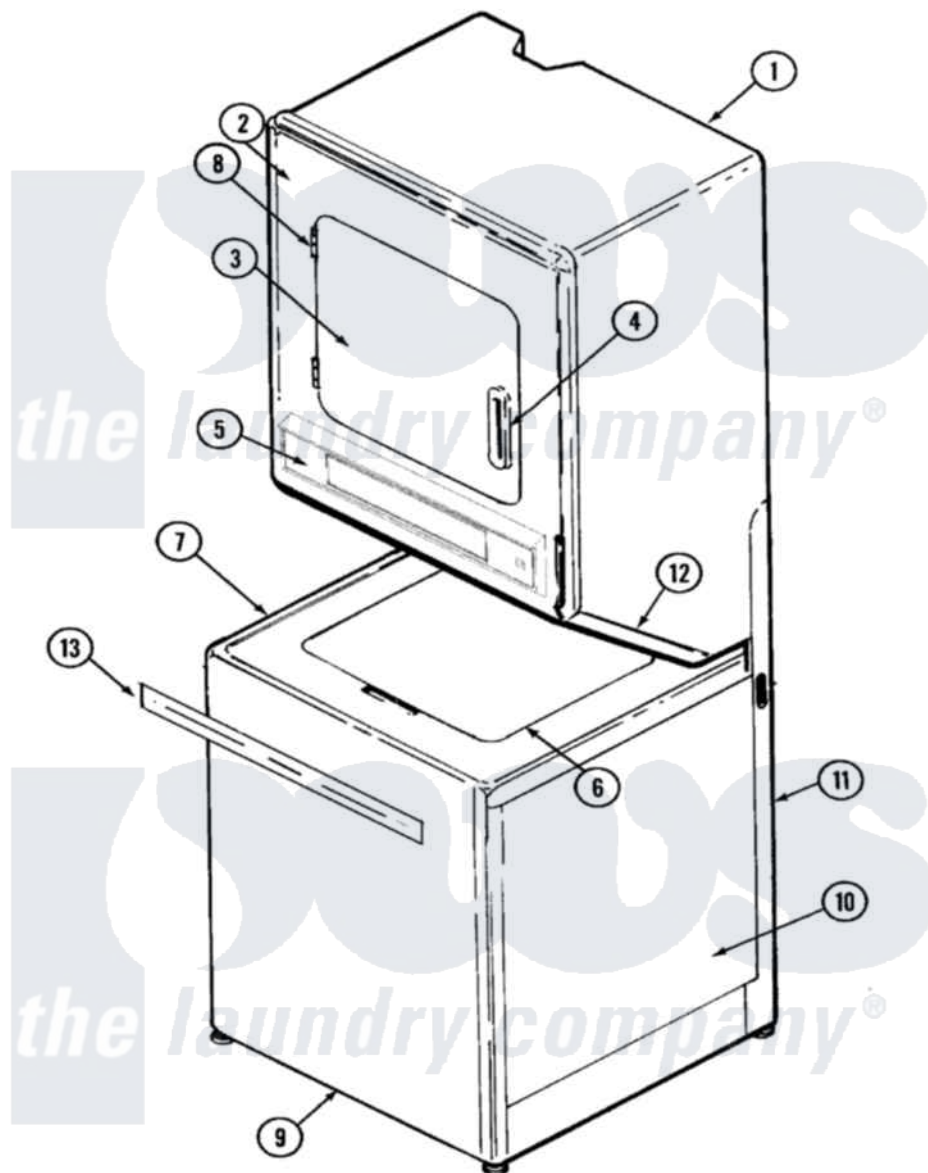

Maytag LSG9904AAL 07 - FRONT

Maytag Residential Maytag LSG9904AAL Stacked Washer and Dryer Parts Diagram 07 - FRONT
 Click on the part number to view part

Item	Original Part Number	Replaced By	Status	Part Description
1	308055L		Not Available	CABINET (ALM)
2	33001397		Not Available	PANEL, FRONT (ALM)
"	33001189			Panel, Front
"	33001486	98008544		Screw
3	314475L			Panel, Outer Door
4	314476		Not Available	HANDLE, DOOR
5	33001319		Not Available	PANEL, CONTROL (BLK)
6	22001081		Not Available	LID (ALM)---NA
7	22001063	22002646		Cover, Top
8	33001230			Hinge, Door
9	207205L	22002651		Panel, Front
10	22001067		Not Available	CABINET (ALM)
11	306110L	33002516		Stand, Dryer
12	33001051	33002365		Panel- Acc
13	215266		Not Available	TRIM, FRONT PANEL
14	33001317			Manual, Use And Care