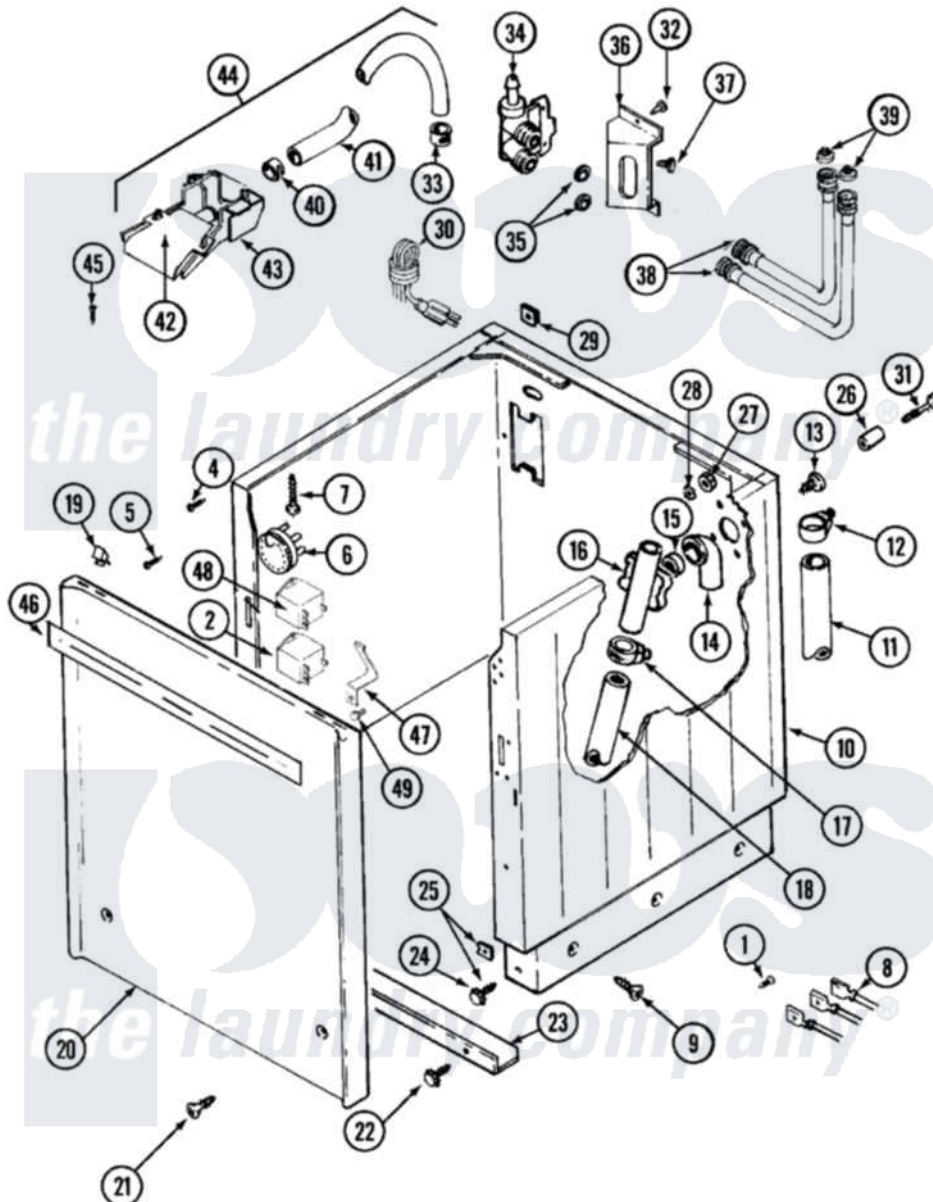

Maytag LSG9904AAM 02 - CABINET (LSG9904AAM)

Maytag Residential Maytag LSG9904AAM Stacked Washer and Dryer Parts Parts Diagram 02 - CABINET (LSG9904AAM)

[Click on the part number to view part](#)

Item	Original Part Number	Replaced By	Status	Part Description
1	Y251119	3177991		Screw
2	206421			Relay, Motor Reversing
3	Y310376			Clip, Door Switch Harness
4	33001324	Y313559		Screw
5	Y251119	3177991		Screw
6	206418			Water Level Switch-Digital
7	214354			Screw, Top Cover To Cabnt.
8	22001587		Not Available	HARNES, WIRE (UPR)
"	22001430		Not Available	WIRE HARNES, MAIN
9	213007			Xfor Cabinet See Cabinet, Back
10	22001067		Not Available	CABINET (ALM)
11	Y059149			(7/8" I.D. CARTON OF 50 FT.)
"	216017			Hose, Drain
12	200908	285655		Clamp, Hose