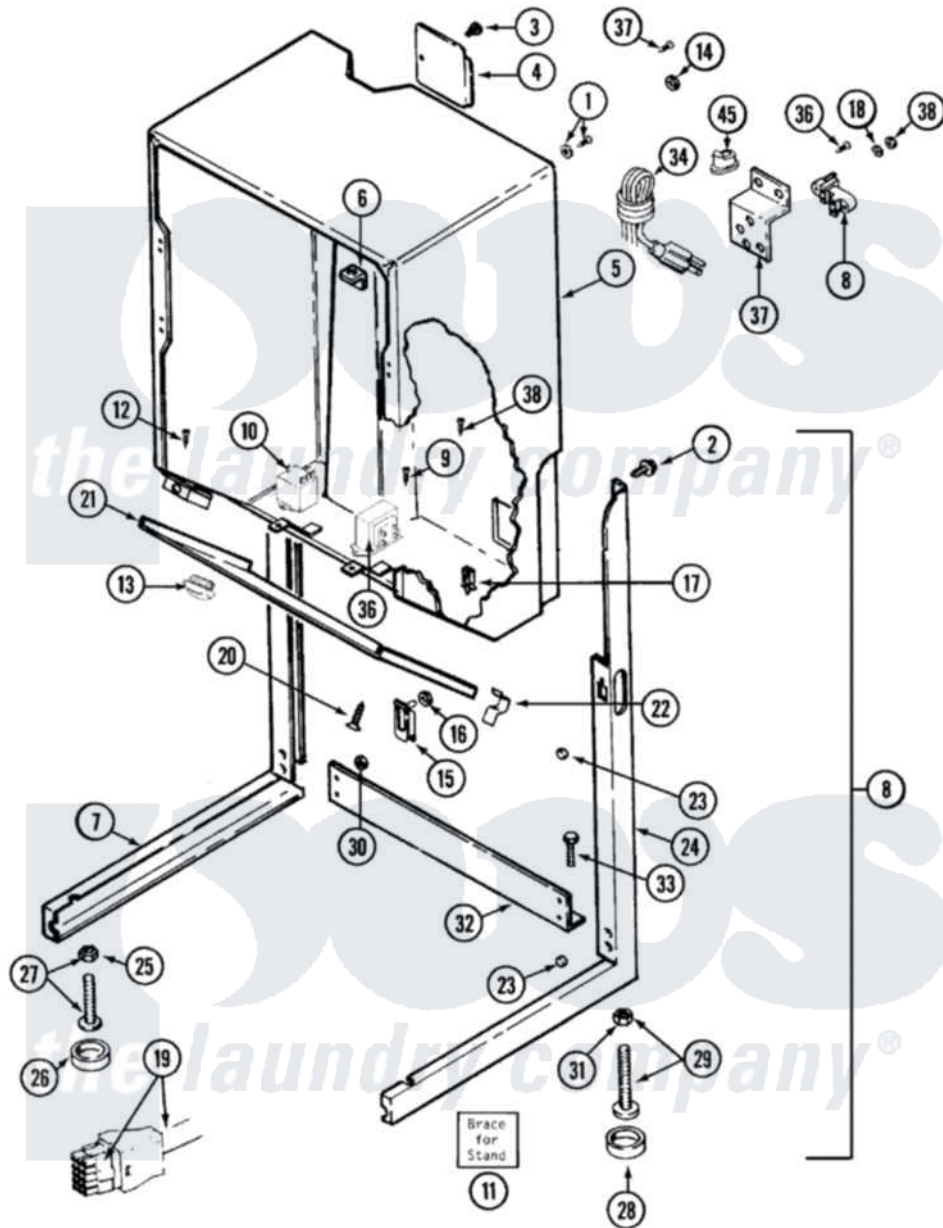

# Maytag LSG9904AAM 03 - CABINET-DRYER (LSG9904AAM)

Maytag Residential Maytag LSG9904AAM Stacked Washer and Dryer Parts Parts Diagram 03 - CABINET-DRYER (LSG9904AAM)

[Click on the part number to view part](#)

Item	Original Part Number	Replaced By	Status	Part Description
1	303846	<a href="#">22003781</a>		Screw, Ground Strap
2	314663	<a href="#">214354</a>		Screw, Top Cover To Cabnt.
3	<a href="#">Y313561</a>			Screw----NA
4	314470		Not Available	COVER, TERMINAL
5	308055L		Not Available	CABINET (ALM)
6	<a href="#">312548</a>			Fastener-Access Panel To CA
7	33001296	<a href="#">33002362</a>		Leg Assembly ----NA
8	306110L	<a href="#">33002516</a>		Stand, Dryer
9	212276	<a href="#">W10116760</a>		Screw
10	901961	<a href="#">W10133335</a>		Relay, Motor
11	306128		Not Available	BRACE FOR STAND-ACCESSORY
12	Y251119	<a href="#">3177991</a>		Screw
13	22001195	<a href="#">22002595</a>		Bumper
14	Y311426	<a href="#">3400029</a>		Nut, Adapter Plate
15	<a href="#">314489</a>			Guide, Pin