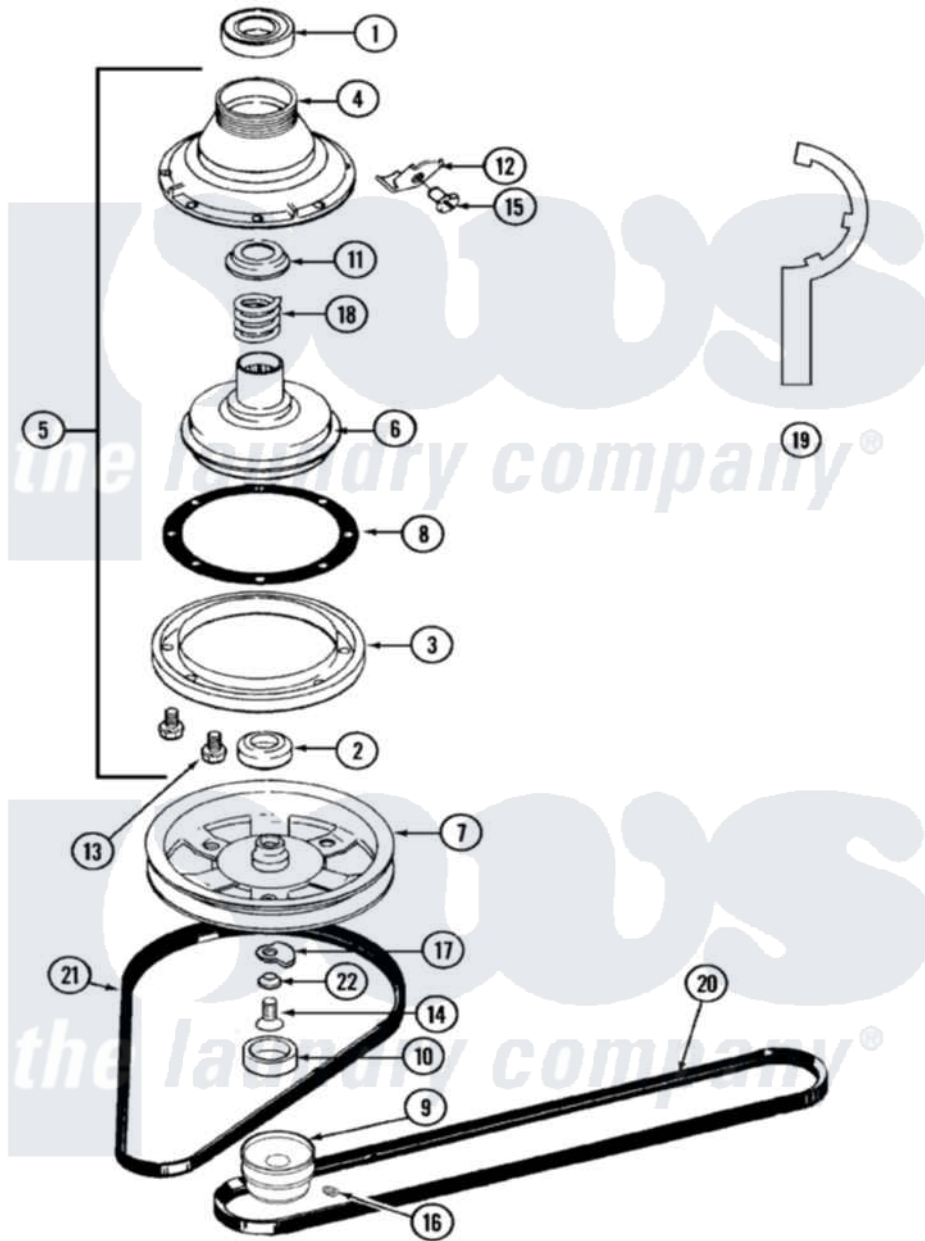

Maytag LSG9904AAM 04 - CLUTCH, BRAKE & BELTS (LSG9904AAM)

Maytag Residential Maytag LSG9904AAM Stacked Washer and Dryer Parts Parts Diagram 04 - CLUTCH, BRAKE & BELTS (LSG9904AAM)

[Click on the part number to view part](#)

Item	Original Part Number	Replaced By	Status	Part Description
1	Y200720	22003441		Bearing, Rear
2	200835			Bearing, Brake Rotor
3	211043	6-2011900		Brake Asse
4	211045	6-2011900		Brake Asse
5	201190	6-2011900		Brake Asse
6	201126	6-2011900		Brake Asse
7	211059	6-2301530		Pulley
8	211042	6-2011900		Brake Asse
9	200816	6-2008160		Pulley- MO
10	211038		Not Available	CAP, OIL RETAINER
11	211039	6-2011900		Brake Asse
12	213325			Clip, Retaining
13	211000			SCREW, BRAKE DRUM (HEX HEAD)
14	211375	681582		Screw
15	213326			Bolt, Sems Retaining Clip

16	Y053241		Set Screw, Motor Pulley
17	211089		Lug, Stop Pulley
18	211041	6-2011900	Brake Asse
19	Y038315	038315	Tool
20	211124		Part Not Used
21	211125		V Belt, Drive Pulley
22	211090	22003555	Washer, Stop Lug