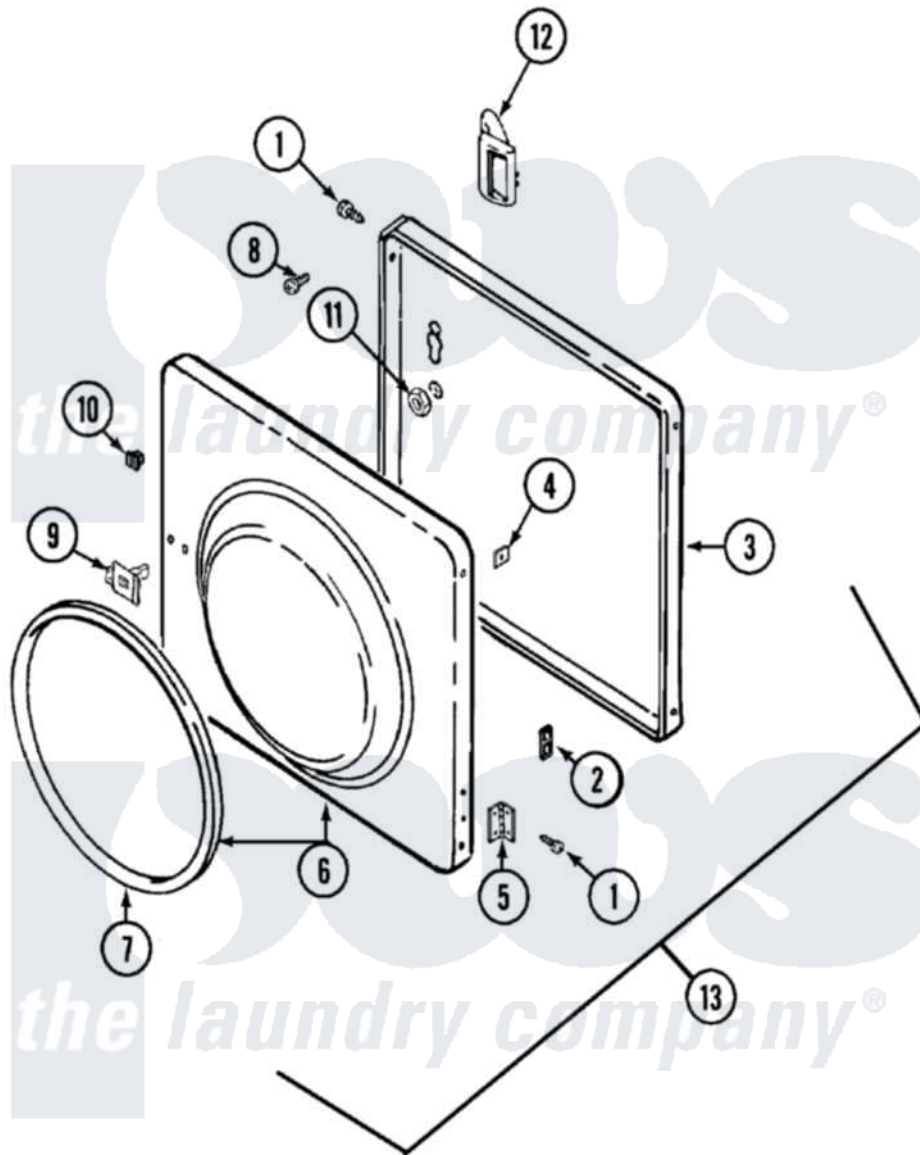

Maytag LSG9904AAM 05 - DOOR (LSG9904AAM)

Maytag Residential Maytag LSG9904AAM Stacked Washer and Dryer Parts Parts Diagram 05 - DOOR (LSG9904AAM)
 Click on the part number to view part

Item	Original Part Number	Replaced By	Status	Part Description
1	Y314062			Screw, Door Hinge And Panel
2	33001222			Speednut, Twin
"	33001221	22001817		Sheet, Sound Damper
"	Y313907			Fastener, Twin
3	314475L			Panel, Outer Door
4	Y313910			Clip, Door Liner To Outer Panel
5	33001230			Hinge, Door
6	33001002			Door, Inner
7	33001005			Seal, Door
8	312960	489355		Screw, 8 X 1/2
9	Y304578	LA-1003		Door Catch Kit
10	Y313911			Door Strike Retainer
11	214872			Palnut, End Cap Note: Nut, Lamp Holder
12	33001476	33002344		Handle, Door
13	22001528		Not Available	DOOR (ALM)