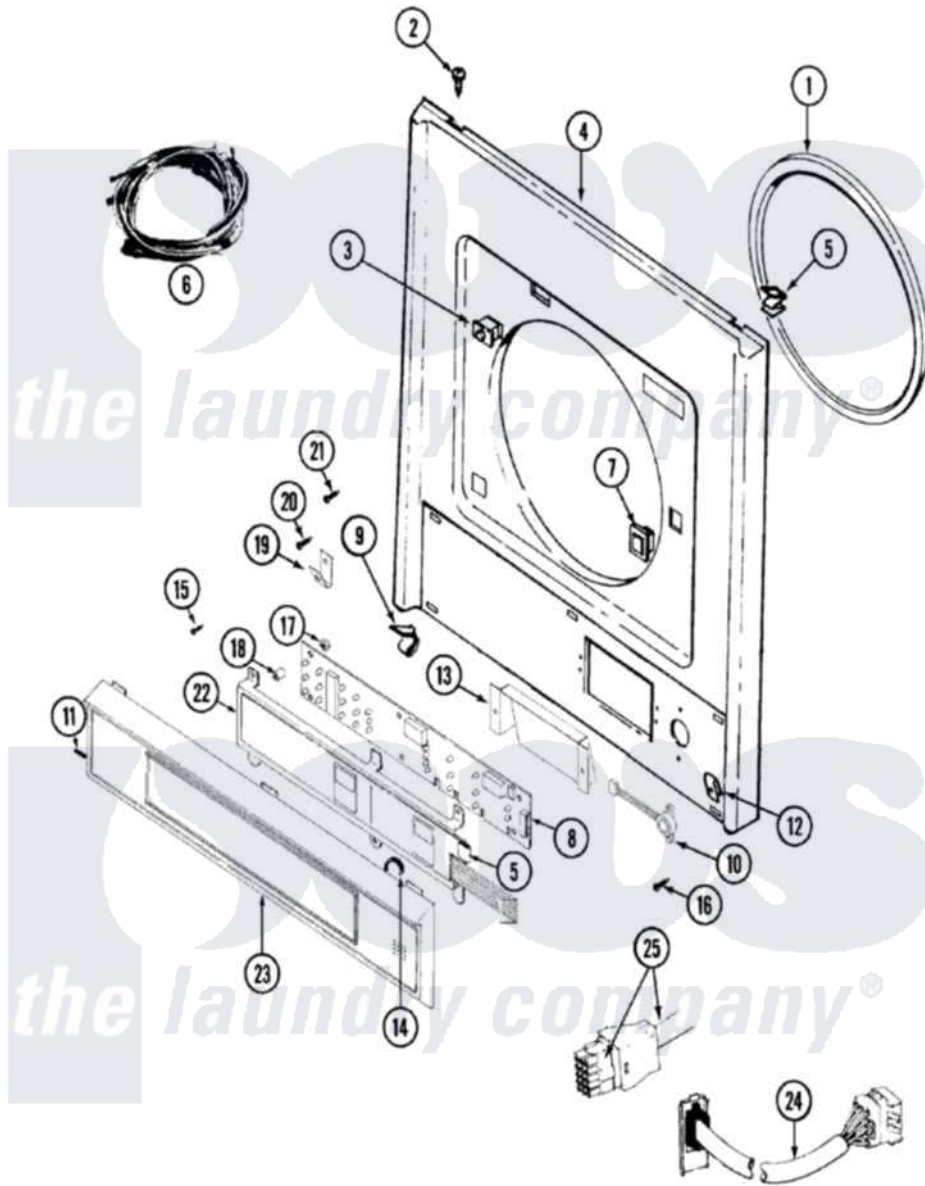

**Maytag LSG9904AAM 08 - FRONT PANEL & CONTROL PANEL
(LSG9904AAM)**

Maytag Residential Maytag LSG9904AAM Stacked Washer and Dryer Parts Parts Diagram 08 - FRONT PANEL & CONTROL PANEL (LSG9904AAM)
Click on the part number to view part

Item	Original Part Number	Replaced By	Status	Part Description
1	314286			Seal For Front Panel
2	212277			Screw, No.8 X 1/2 Inch
3	33001420			Switch, Door
4	33001486	98008544		Screw
"	33001397		Not Available	PANEL, FRONT (ALM)
5	912086			Clip, Speed
6	33001396		Not Available	WIRE HARNESS, CONTROL
7	Y304578	LA-1003		Door Catch Kit
8	33001048			Control Assembly
9	314482			Fastener, Spring
10	306070		Not Available	SPEAKER
11	314560		Not Available	SEAL, MOISTURE
12	33001292	488660		Nut, Speed
13	314517			Shield For Microprocessor
14	314561		Not Available	AIR SEAL

15	211294	90767	Screw, 8A X 3/8 HeX Washer Head Tapping
16	Y312304	22001866	Screw, Relay
17	912077		Locknut, Reader Harness
18	912075		Spacer, Circuit Board
19	314481		Mounting Bracket
20	210932		Screw, No.8 X 9/16 Ctsk Note: Screw, Inlet Duct
21	Y313559		Screw
"	211294	90767	Screw, 8A X 3/8 HeX Washer Head Tapping
22	22001527	Not Available	TOUCH & MOUNTING PAD
23	22001526	Not Available	PANEL, CONTROL (ALM)
24	22001430	Not Available	WIRE HARNESS, MAIN
"	22001587	Not Available	HARNESS, WIRE (UPR)
25	208780	Not Available	WIRE HARNESS, WASHE (AC)
26	33001395		Wire Harness, Main