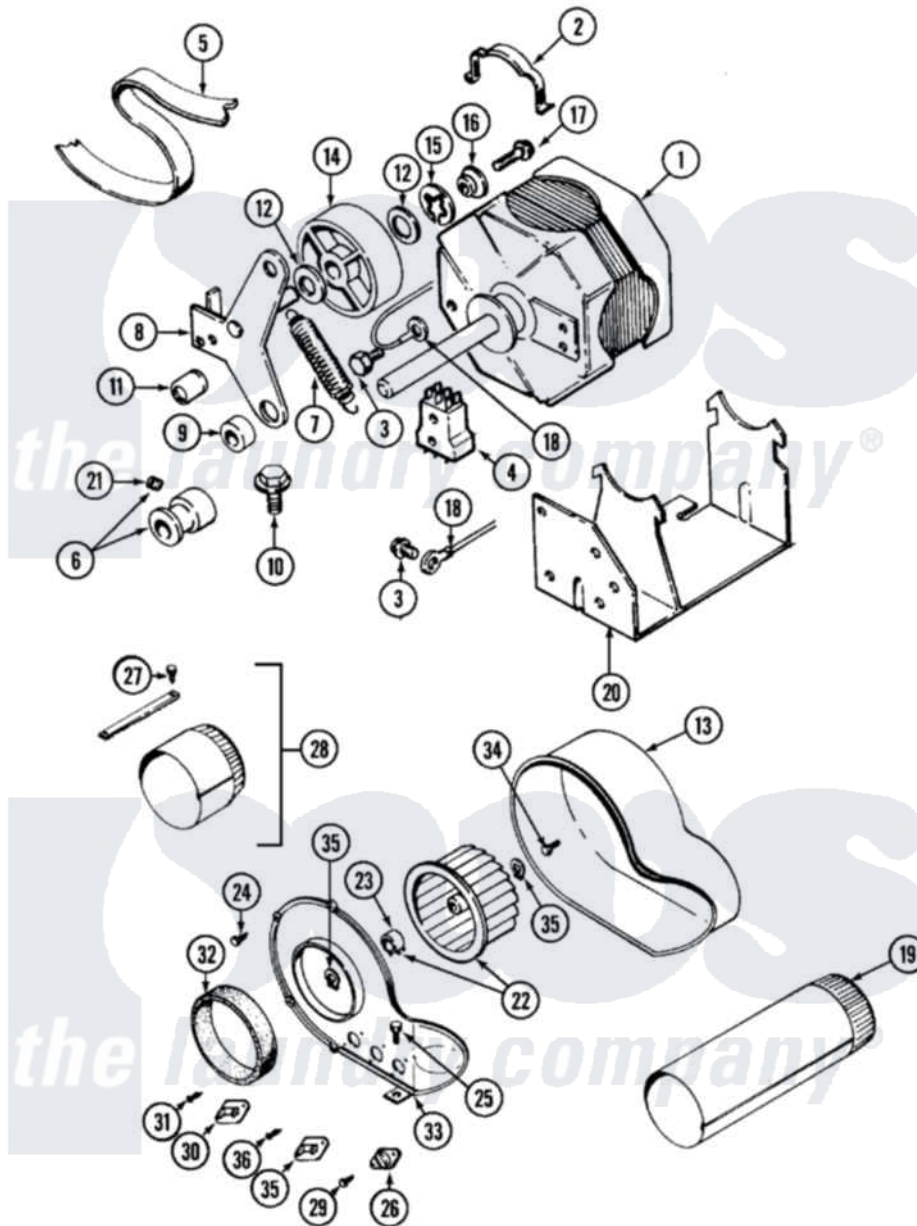

Maytag LSG9904AAM 10 - MOTOR-DRYER & BLOWER (LSG9904AAM)

Maytag [Residential Maytag LSG9904AAM Stacked Washer and Dryer Parts](#) Parts Diagram 10 - MOTOR-DRYER & BLOWER (LSG9904AAM)

[Click on the part number to view part](#)

Item	Original Part Number	Replaced By	Status	Part Description
1	306055	W10411000		Motor-Drve
2	Y015825			Clip, Motor To Motor Support
3	910343	488234		Screw 8-32 X 1/4
4	Y303877		Not Available	SWITCH, MOTOR EXTERNAL START No.303358-2, No.303358-4, 303358-7
"	306207		Not Available	(PROD. No.303358-8 & No.303358-9)
5	314774	Y312959		Poly "V" Belt For Tumbler
6	306099			Motor Pulley With Set Screw
7	314473			Spring For Idler
8	Y303363	6-3033630		Idler Arm
9	314457			Spacer For Idler Arm
10	Y313561			Screw---NA
11	Y312057	910624		Screw
"	314456			Spacer
12	Y312527			Washer, Idler Shaft

13	Y312893		Housing, Blower
14	Y303705	6-3037050	Pulley- ID
15	312958	354987	Ring, Retaining
16	Y312894	315772	Sleeve, Idler Arm
17	Y310842	8182296	Screw, Agitator
18	901220		Ground Wire
19	306637		Exhaust Duct Assembly
20	306054		Support, Motor
21	Y053241		Set Screw, Motor Pulley
22	Y303836		Blower Wheel Assembly And Clamp
23	312967		Clamp, Blower Housing
24	Y312961	W10116751	Screw
25	Y313561		Screw----NA
26	306060	Not Available	THERMOSTAT
27	Y310632	1163839	Screw
28	306643	8544761A	Exten-Exht
29	211294	90767	Screw, 8A X 3/8 HeX Washer Head Tapping
30	306604		Cut-Off, Thermal Part Not Used
31	314848	W10116760	Screw
32	Y312901		Seal, Housing Cover
33	314778	Not Available	COVER, BLOWER HOUSING
34	Y310632	1163839	Screw
35	306056		Thermistor Temp. Control Part Not Used Mde/G26pc Only.
36	314848	W10116760	Screw