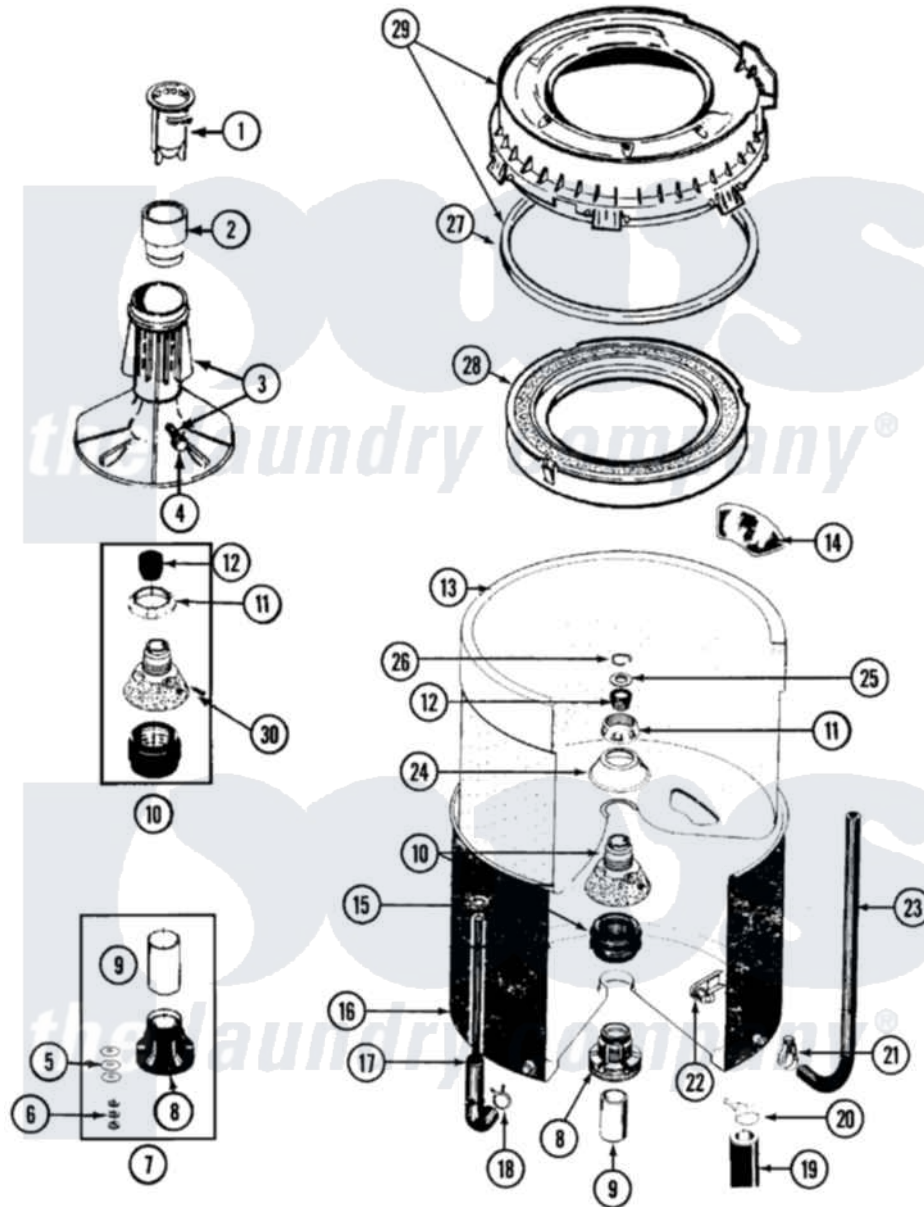

Maytag LSG9904AAM 13 - TUB (LSG9904AAM)

Maytag Residential Maytag LSG9904AAM Stacked Washer and Dryer Parts Parts Diagram 13 - TUB (LSG9904AAM)
 Click on the part number to view part

Item	Original Part Number	Replaced By	Status	Part Description
1	22001294			Cup, Dispensing
2	208605	22001295		Housing, Dispenser
3	207538			Agitator W/Lock Screw
4	206478		Not Available	SCREW & WASHER FOR AGITATOR
5	211100			Washer, Outer Tub
6	Y054867			Washer, Lock
7	204013	6-2040130		Tub Bearin
8	200824	6-2040130		Tub Bearin
9	211130			Bearing Liner, Tub Bearing
10	22001648	6-2095720		Mounting S
"	204012	6-2095720		Mounting S
11	211047	6-2110472		Nut- Clamp
12	Y0A4298	6-0A57420		Seal- Agitator
13	22001140	Y2201881		Tub, Inner Short White SP
14	207219			Filter, Self-Cleaning
15	410296	596669		Clamp, Manifold

16	22001116	Not Available	TUB, OUTER (STACK)
17	22001073	22001616	Tube, Air
18	211641		Clamp, 1-1/16"
19	213045		Hose, Outer Tub Part Not Used
20	201011	285655	Clamp, Hose
21	205161	489503	Clamp
22	214434		Spout, Deflector
23	214495		Tube, Inlet To Tub
24	211210		Washer, Clamping Nut
25	Y015666		Washer, Retaining -
26	Y015667		Retaining Ring
27	22001007		Gasket, Cover To Tub
28	22001142		Ring, Balance
29	22001299		Tub Cover And Gasket Assembly
30	211618	22001423	Set Screw, Mounting Stem