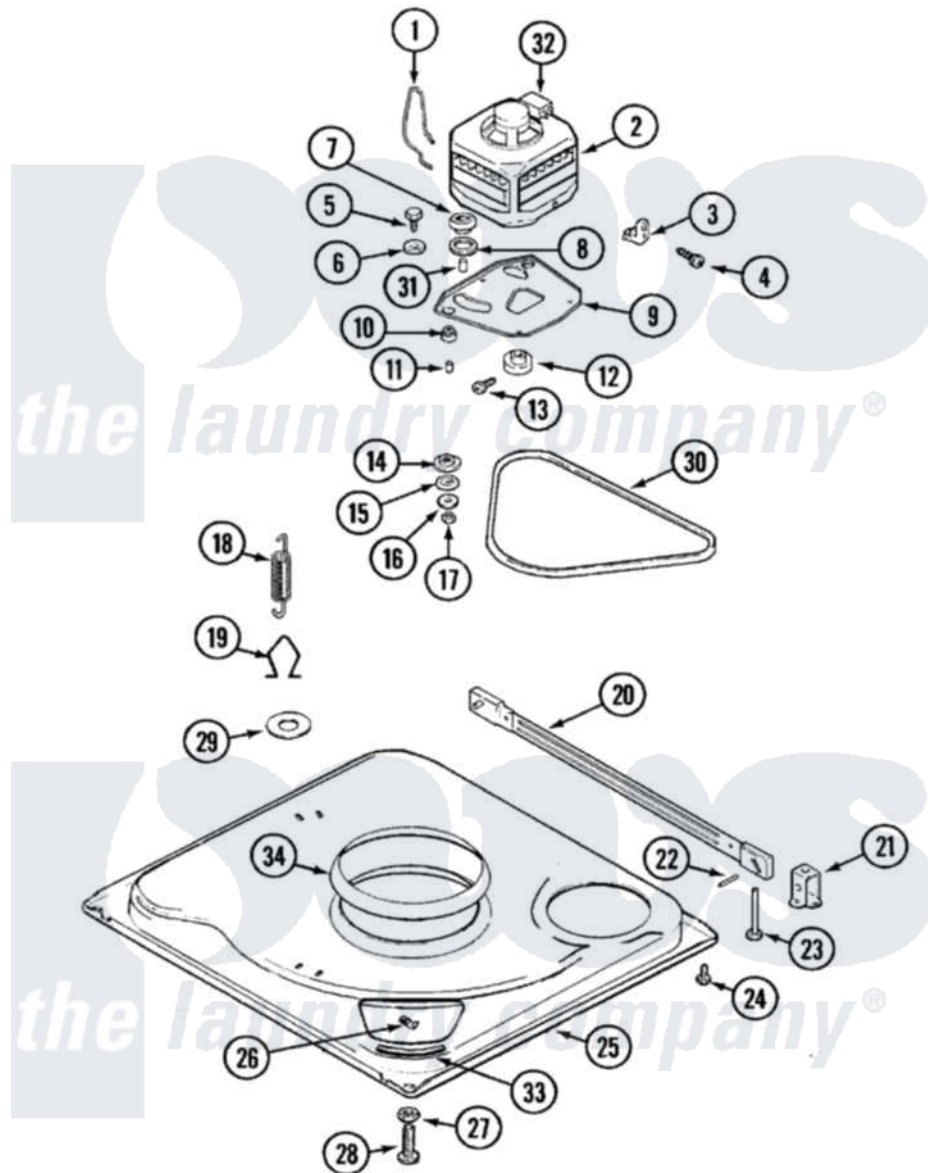

# Maytag LWN204GV 01 - BASE

Maytag [Residential Maytag LWN204GV Washer Parts](#) Parts Diagram 01 - BASE  
 Click on the part number to view part

Item	Original Part Number	Replaced By	Status	Part Description
1	21001110	<a href="#">22004376</a>		Spring, Motor Pivot
"	<a href="#">35-0235</a>			Spring, Motor Pivot
2	21001231	<a href="#">LA-2003</a>		Motor Replacement Kit
"	35-3649	<a href="#">LA-2003</a>		Motor Replacement Kit
3	<a href="#">33-9945</a>			Slide, Foot
"	21001109	<a href="#">21001486</a>		Foot Slide, Isolator
4	25-7418	<a href="#">33001178</a>		Back, Tumbler
"	W10124350		Not Available	NOT REQUIRED PART OR SEE NOTE
5	25-7833	<a href="#">21001977</a>		Screw
6	<a href="#">25-7834</a>			Washer, Motor/Base Screw
7	<a href="#">33-9946</a>			Isolator, Motor
8	<a href="#">35-3570</a>			Washer, Motor Pivot
9	21001111	<a href="#">21001783</a>		Plate And Screw Assembly
"	35-2810	<a href="#">21001783</a>		Plate And Screw Assembly
10	<a href="#">35-3646</a>			Isolator, Motor Plate
"	<a href="#">35-3646</a>			Isolator, Motor Plate