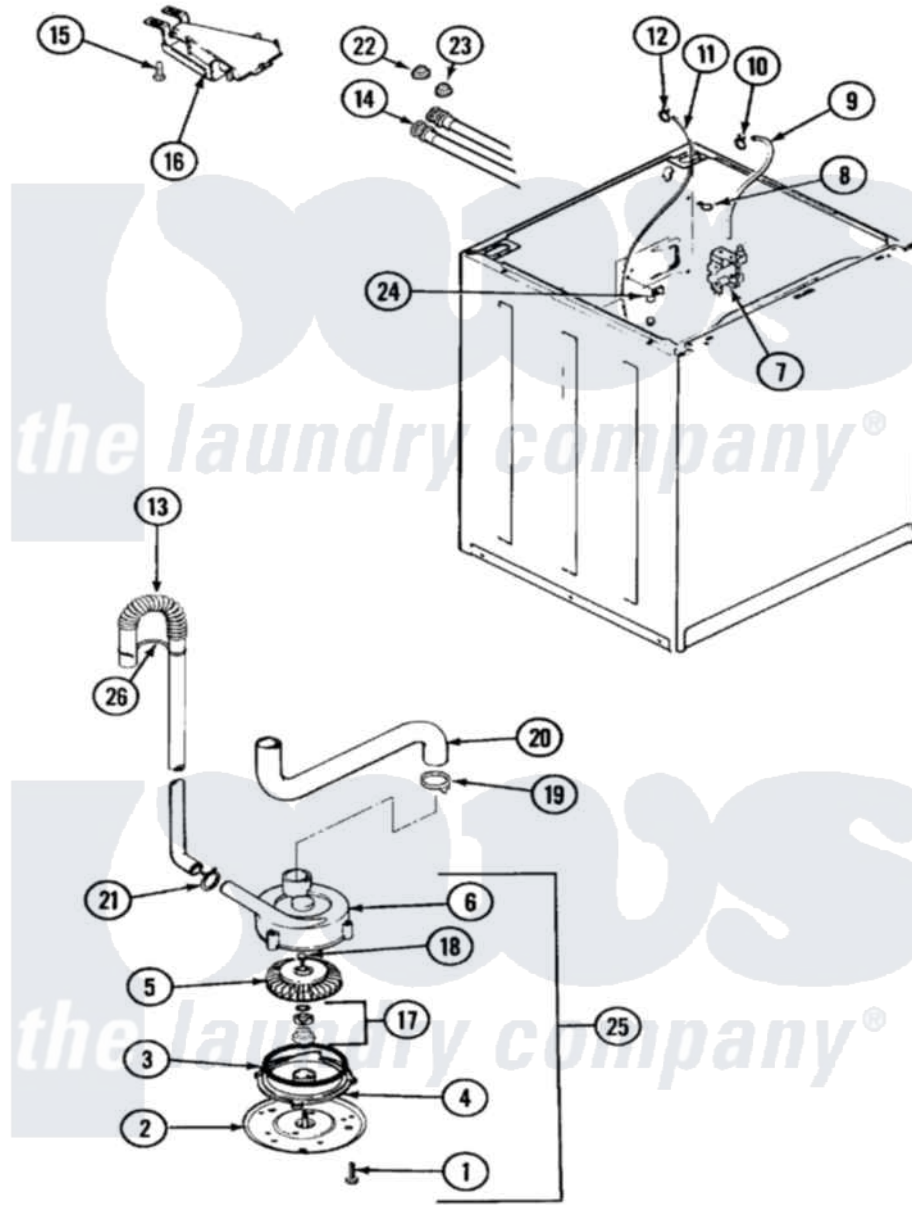

Maytag LWN204GV 03 - PUMP

Maytag [Residential Maytag LWN204GV Washer Parts](#) Parts Diagram 03 - PUMP

[Click on the part number to view part](#)

Item	Original Part Number	Replaced By	Status	Part Description
1	25-7405	3196164		Screw
2	33-6035		Not Available	PLATE & PULLEY ASSY.
3	33-6032			Gasket
4	35-2058			Base, Pump
5	35-2057	35-6465		Pump Assem
6	35-2056		Not Available	HOUSING, PUMP
7	35-2375			Valve, Water Mixing-230V
"	25-7220			Clip, Cabinet Top
8	25-7867	596669		Clamp, Manifold
9	35-2378	12002749		Hose, Flume Kit
10	25-7867	596669		Clamp, Manifold
11	35-2322	21001748		Hose, Pressure Switch
"	35-2261		Not Available	PAD, PRESSURE SWITCH HOSE
12	25-7796	596669		Clamp, Manifold
13	35-3539	21001872		Hose, Drain
14	35-3401			Inlet Hose Assembly

"	35-3400		Inlet Hose Assembly
15	25-3092	90767	Screw, 8A X 3/8 HeX Washer Head Tapping
16	35-2051	21001760	Flume Assembly / Water Diverter
17	35-0707		Seal, Seat And "O" Ring
18	25-7894	W10001180	Screw
19	25-6068	285655	Clamp, Hose
20	35-3584	21001915	Hose, Tub To Pump
21	25-7080	285655	Clamp, Hose
22	25-7048		Washer
23	33-7313	33-4264N	Strainer And Washer Kit
24	33-6099		Clamp
25	35-2099	35-6465	Pump Assem
"	35-2344		Restrictor, Flow
26	33-9537	22003814	Retainer, Drain Hose