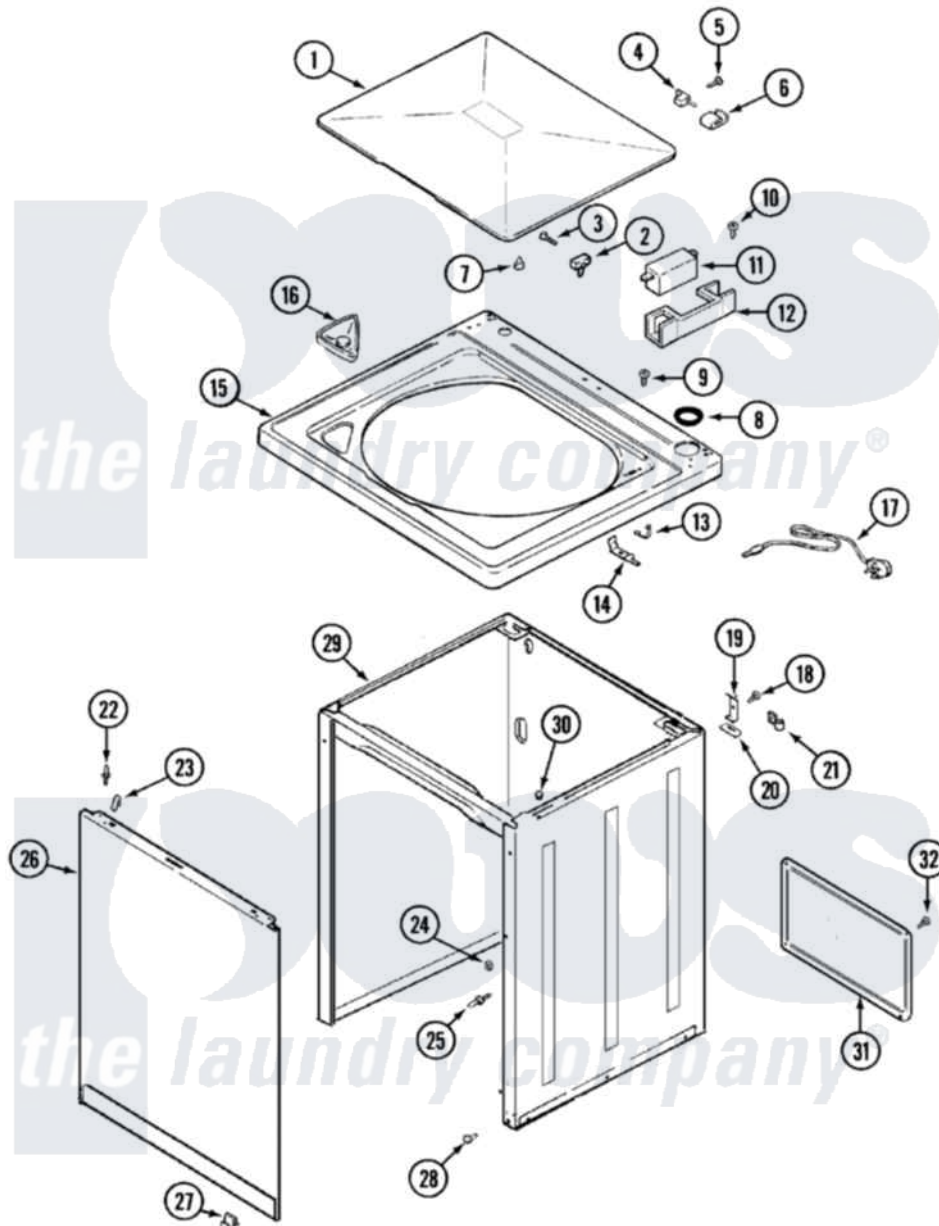

Maytag LWN204GV 04 - TOP ASSEMBLY

Maytag [Residential Maytag LWN204GV Washer Parts](#) Parts Diagram 04 - TOP ASSEMBLY
 Click on the part number to view part

Item	Original Part Number	Replaced By	Status	Part Description
1	35-2026			Lid
2	25-7436			Nylite Washer
"	43-0057			Actuator, Door Switch
3	25-7438			Screw
4	35-2045			Pin, Hinge
5	25-7893			Screw
6	35-2044			Hinge, Lid
7	35-0581			Bumper, Door
8	35-2063			Bushing, Insulator
9	25-7463	7101P012-60		Screw
10	25-7437	40040701		Screw, Tapping No.6b-20
11	35-3382	12001187		Kit, Lid Switch Assembly
"	35-2904		Not Available	PAD, LID SWITCH
12	35-2795	12001187		Kit, Lid Switch Assembly
13	25-7878			Clip
14	35-3076	12001187		Kit, Lid Switch Assembly

15	35-2739		Top, Cabinet
16	35-2731	21001167	Dispenser, Bleach
"	21001167		Dispenser, Bleach
17	35-1011		Not Available
18	25-7732	681414	Screw, 10AB X 1/2
19	35-2846		Hinge, Cabinet Top
20	35-4128		Pad, Hinge
21	25-7796	596669	Clamp, Manifold
22	35-4129		Bumper, Cabinet
"	53-0643		Pin, Locator
23	25-7220		Clip, Cabinet Top
24	53-0200		Sleeve, Locator Pin
"	25-0224	3400029	Nut, Adapter Plate
25	53-0643		Pin, Locator
26	35-2084		Panel, Front
"	35-4200	21001281	Damper, Sound Pad
27	53-0120		Clip, Front Panel
28	33-2653		Bumper, Cabinet
29	35-2106	21001871	Cabinet
30	33-2653		Bumper, Cabinet
31	35-2108	21001871	Cabinet
32	25-7733	681414	Screw, 10AB X 1/2