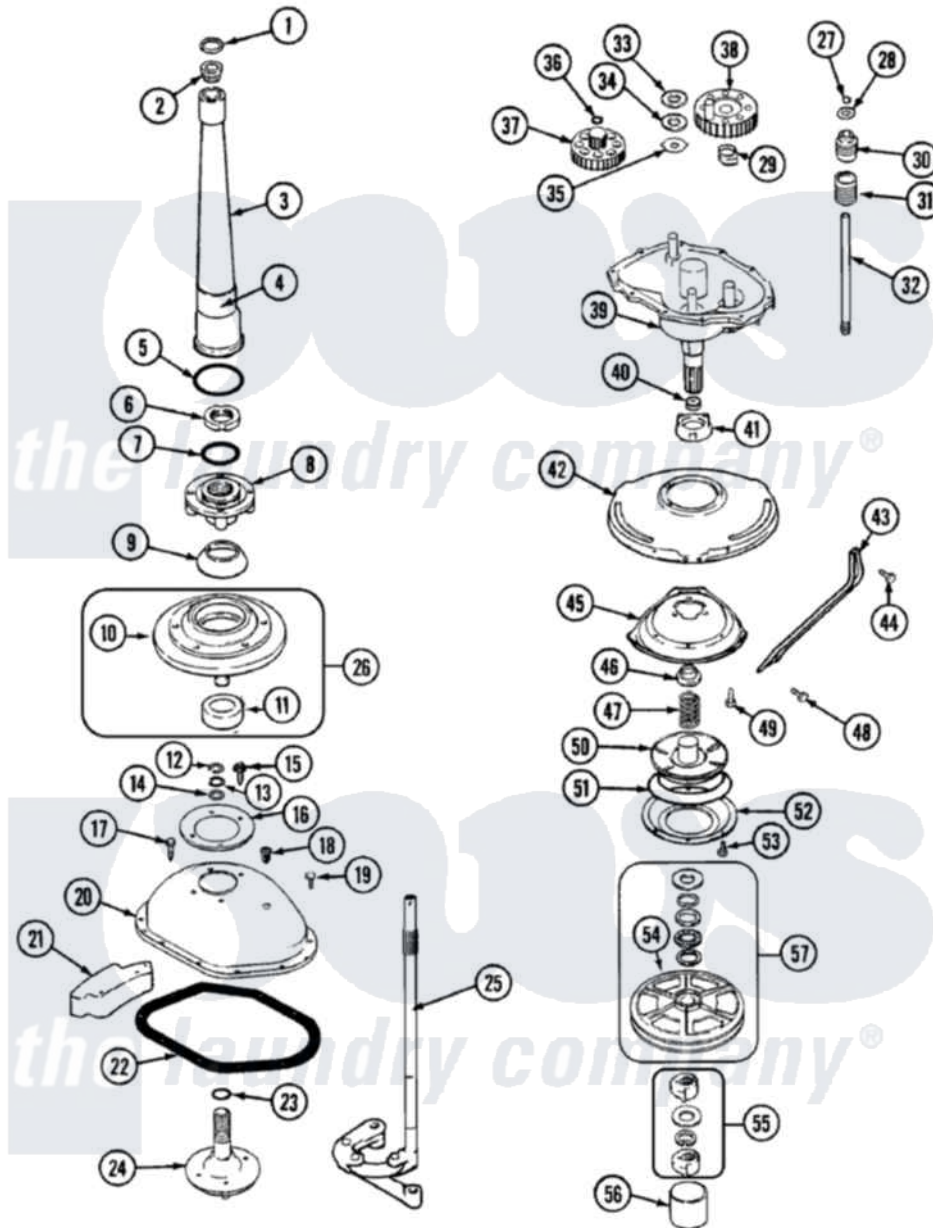

Maytag LWN204GV 05 - TRANSMISSION

Maytag Residential Maytag LWN204GV Washer Parts Parts Diagram 05 - TRANSMISSION
 Click on the part number to view part

Item	Original Part Number	Replaced By	Status	Part Description
1	25-7941			"O" Ring, Agr Drive Shaft
2	35-2835	21001066		Bearing, Centerpost
3	35-2983		Not Available	CENTERPOST ASSY.
"	35-2792	21001401		Center Pos
4	35-3214	33-6790		Bearing, Agitator
5	35-2906			Seal, Centerpost Bottom
6	35-2791			Nut, Spin Tube
7	25-7938			"O" Ring, Basket Drive Hub
8	35-3647	W10219156		Tub Seal
9	35-2974			Tub Seal/Hub Assembly
10	35-2716	12001561		Bearing And Seal Housing Assembly
11	35-2972	12001561		Bearing And Seal Housing Assembly
"	35-2205			Bearing, Spin
12	25-7949		Not Available	RING, RETAINING (AG. SHAFT)