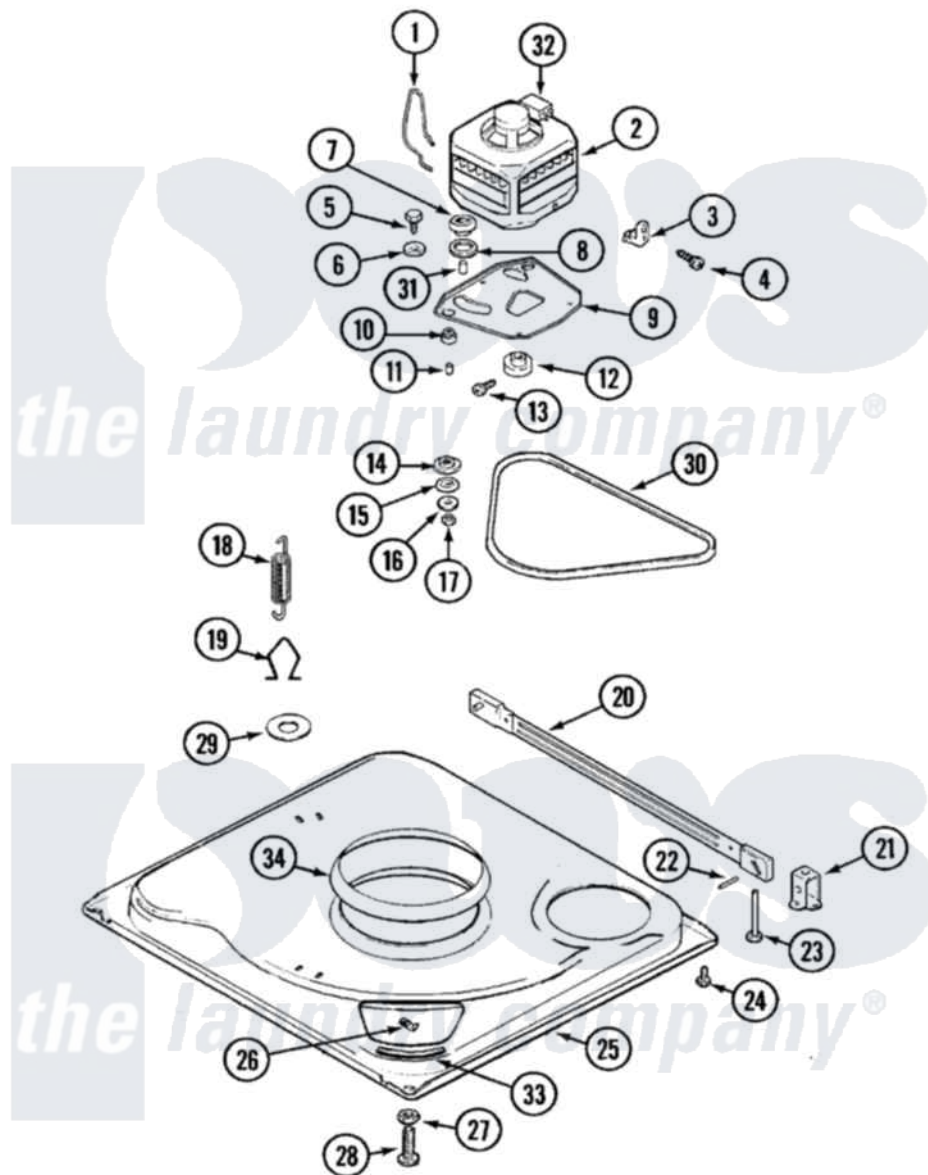

Maytag LWN204KV 01 - BASE

Maytag [Residential Maytag LWN204KV Washer Parts](#) Parts Diagram 01 - BASE
 Click on the part number to view part

Item	Original Part Number	Replaced By	Status	Part Description
1	35-0235			Spring, Motor Pivot
"	21001110	22004376		Spring, Motor Pivot
2	21001231	LA-2003		Motor Replacement Kit
"	LA-2003			Motor Replacement Kit
3	33-9945			Slide, Foot
"	21001109	21001486		Foot Slide, Isolator
4	25-7418	33001178		Back, Tumbler
"	W10124350		Not Available	NOT REQUIRED PART OR SEE NOTE
5	25-7833	21001977		Screw
6	25-7834			Washer, Motor/Base Screw
7	33-9946			Isolator, Motor
8	35-3570			Washer, Motor Pivot
9	21001111	21001783		Plate And Screw Assembly
"	35-2810	21001783		Plate And Screw Assembly
10	35-3646			Isolator, Motor Plate
11	25-7831			Spacer, Mounting

12	35-2124	W10143344	Pulley
"	21001108		Pulley, Motor
13	25-7117		Set Screw
14	33-9943	35-3571	Slide, Motor Pivot
15	33-9967		Washer, Motor Isolator
16	25-7047		Washer, Flat
17	25-7325	Y707702	Locknut
18	35-3658		Spring, Suspension
"	21001138	22002922	Tool, Spring Removal
"	21001165		Spring, Suspension
19	35-2976	Not Available	HOOK, SUSPENSION SPRING
"	21001166		Hook, Suspension Spring
20	35-2049	21001881	Bar, Stabilizer
21	35-2046		Bracket, Stabilizer
22	35-2052		Pin, Stabilizer
23	35-3020	22004469	Leg And Foot Self Stabilizing
24	25-7828	489483	Screw 10-32 X 1/2
25	35-2984	Not Available	BASE
"	21001169	12002701	Base Kit
26	25-7838	25-7845	Speednut, Motor
27	25-7915		Hex Nut
28	35-0772	25001119	Foot And Pad Assembly
"	35-0837	25001119	Foot And Pad Assembly
29	Y25-7951		Washer, Suspension Hook
30	35-2320	21352320	Belt, Drive
31	25-7830		Spacer
32	33-9765		Switch, Motor
33	35-2065		Pad, Motor Plate
34	21001161	21002026	Snubber
"	35-3788	21002026	Snubber