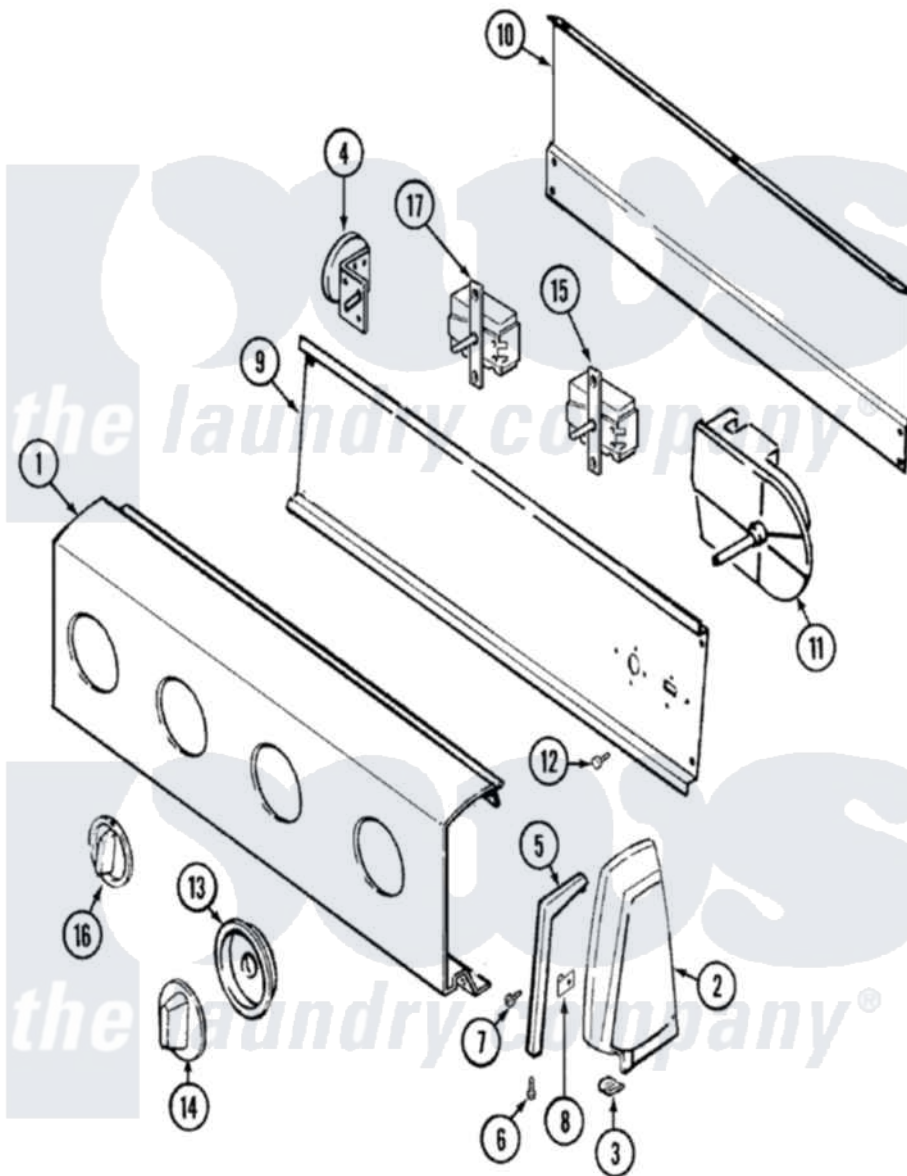

# Maytag LWN204KV 02 - CONTROL PANEL

Maytag Residential Maytag LWN204KV Washer Parts Parts Diagram 02 - CONTROL PANEL  
 Click on the part number to view part

Item	Original Part Number	Replaced By	Status	Part Description
1	<a href="#">25-7702</a>			Speedclip, End Cap To Control Panel
"	21001015		Not Available	PANEL, CONTROL
"	25-7496	<a href="#">25-7760</a>		Screw
2	35-2668	<a href="#">21001453</a>		Cap- End
"	35-2669		Not Available	CAP, END (LT)(WHT)
3	25-7697	<a href="#">25-2219</a>		Screw
"	<a href="#">25-7851</a>			Speedclip, End Cap To Top
4	25-3092	<a href="#">90767</a>		Screw, 8A X 3/8 HeX Washer Head Tapping
"	35-3691	<a href="#">21001554</a>		Switch, Water Level
5	53-0278		Not Available	TRIM, END CAP (LT)
"	53-0277		Not Available	TRIM, END CAP (RT)
6	<a href="#">25-7760</a>			Screw
7	25-3092	<a href="#">90767</a>		Screw, 8A X 3/8 HeX Washer Head Tapping
8	<a href="#">25-7702</a>			Speedclip, End Cap To Control Panel