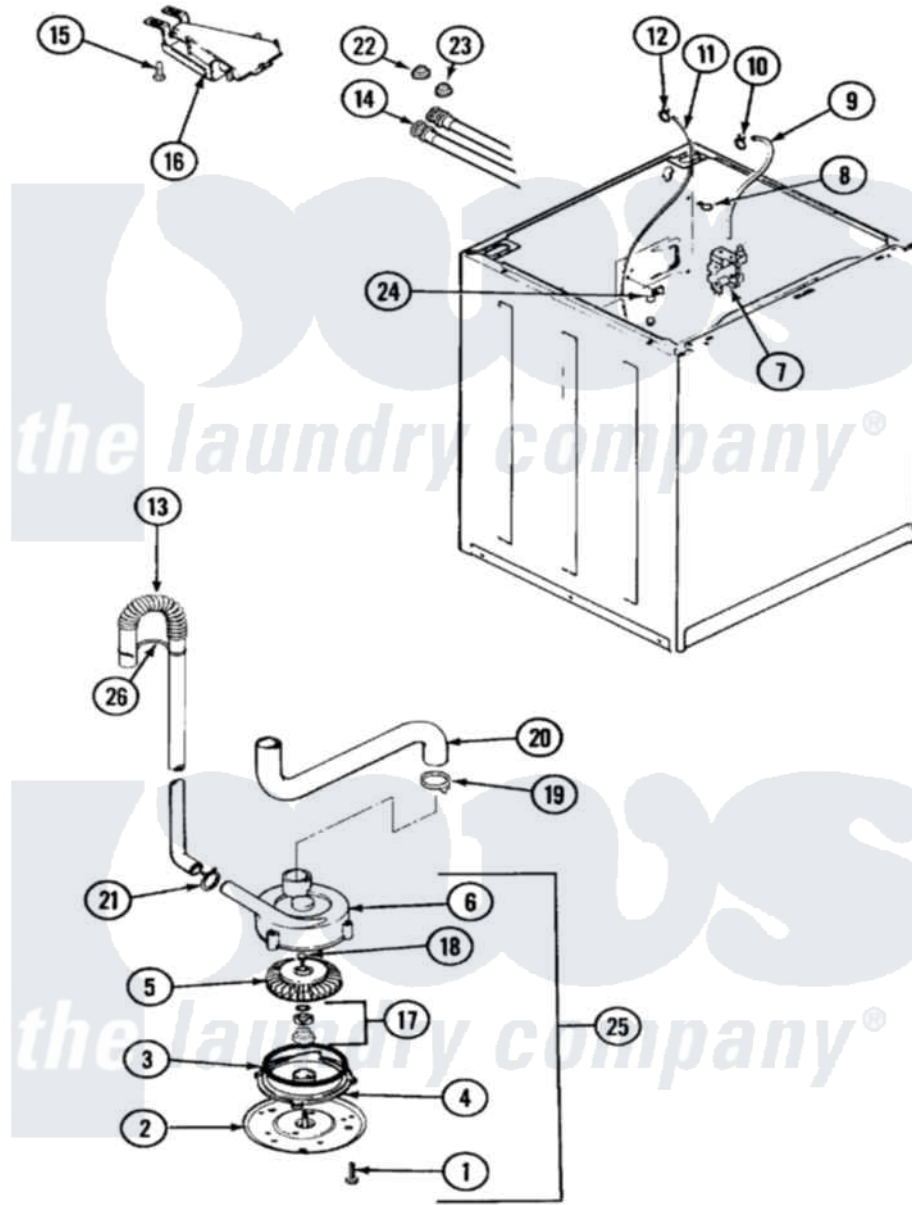

Maytag LWN204KV 03 - PUMP

Maytag [Residential Maytag LWN204KV Washer Parts](#) Parts Diagram 03 - PUMP
 Click on the part number to view part

Item	Original Part Number	Replaced By	Status	Part Description
1	25-7405	3196164		Screw
2	33-6035		Not Available	PLATE & PULLEY ASSY.
3	33-6032			Gasket
4	35-2058			Base, Pump
5	35-2057	35-6465		Pump Assem
6	35-2056		Not Available	HOUSING, PUMP
7	35-2375			Valve, Water Mixing-230V
"	25-7027	16515		Clip
8	25-7867	596669		Clamp, Manifold
9	35-3623	12002749		Hose, Flume Kit
10	25-7867	596669		Clamp, Manifold
11	35-2261		Not Available	PAD, PRESSURE SWITCH HOSE
"	21001060	21001748		Hose, Pressure Switch
12	25-7796	596669		Clamp, Manifold
13	35-3539	21001872		Hose, Drain
14	35-3400			Inlet Hose Assembly

"	35-3401		Inlet Hose Assembly
15	25-3092	90767	Screw, 8A X 3/8 HeX Washer Head Tapping
16	35-2051	21001760	Flume Assembly / Water Diverter
17	35-0707		Seal, Seat And "O" Ring
18	25-7894	W10001180	Screw
19	25-6068	285655	Clamp, Hose
20	35-3584	21001915	Hose, Tub To Pump
21	25-7080	285655	Clamp, Hose
22	25-7048		Washer
23	33-7313	33-4264N	Strainer And Washer Kit
24	33-6099		Clamp
25	35-2099	35-6465	Pump Assem
"	35-2344		Restrictor, Flow
26	33-9537	22003814	Retainer, Drain Hose