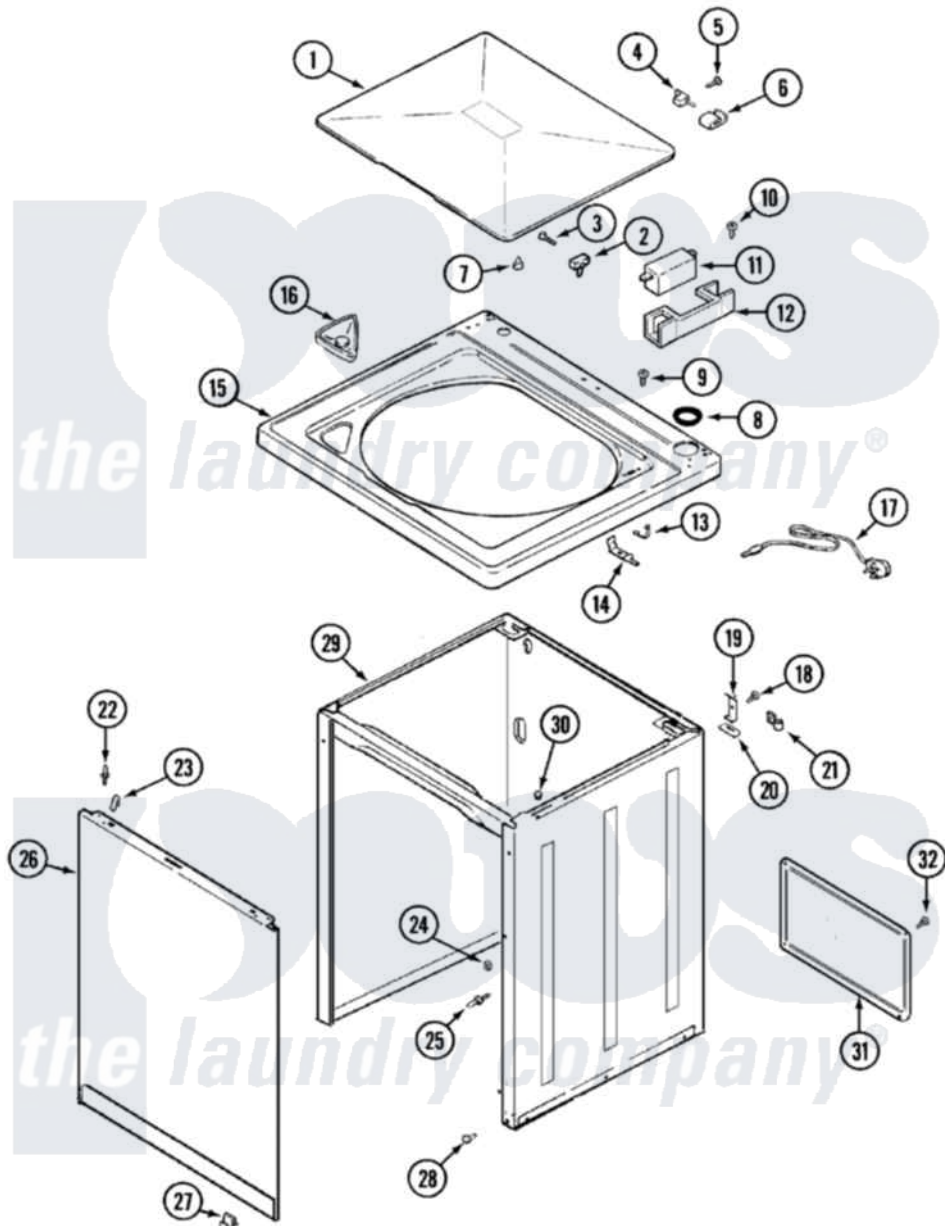

Maytag LWN204KV 04 - TOP

Maytag [Residential Maytag LWN204KV Washer Parts](#) Parts Diagram 04 - TOP
 Click on the part number to view part

Item	Original Part Number	Replaced By	Status	Part Description
1	35-2026			Lid
2	25-7436			Nylite Washer
"	43-0057			Actuator, Door Switch
3	25-7438			Screw
4	35-2045			Pin, Hinge
5	25-7893			Screw
6	35-2044			Hinge, Lid
7	35-0581			Bumper, Door
8	35-2063			Bushing, Insulator
9	25-7463	7101P012-60		Screw
10	25-7437	40040701		Screw, Tapping No.6b-20
11	35-3382	12001187		Kit, Lid Switch Assembly
"	35-2904		Not Available	PAD, LID SWITCH
12	35-2795	12001187		Kit, Lid Switch Assembly
13	25-7878			Clip
14	35-3076	12001187		Kit, Lid Switch Assembly

15	35-2739		Top, Cabinet
16	35-2731	21001167	Dispenser, Bleach
"	21001167		Dispenser, Bleach
17	35-1011		Not Available
"	35-1007		SERVICE CORD
18	25-7732	681414	Strain Relief
19	35-2846		Screw, 10AB X 1/2
20	35-4128		Hinge, Cabinet Top
21	25-7796	596669	Pad, Hinge
22	35-4129		Clamp, Manifold
"	53-0643		Bumper, Cabinet
23	25-7220		Pin, Locator
24	25-0224	3400029	Clip, Cabinet Top
"	53-0200		Nut, Adapter Plate
25	53-0643		Sleeve, Locator Pin
26	35-4200	21001281	Pin, Locator
"	35-2084		Damper, Sound Pad
27	53-0120		Panel, Front
28	33-2653		Clip, Front Panel
29	35-2106	21001871	Bumper, Cabinet
30	33-2653		Cabinet
31	35-2108	21001871	Bumper, Cabinet
32	25-7733	681414	Cabinet
			Screw, 10AB X 1/2