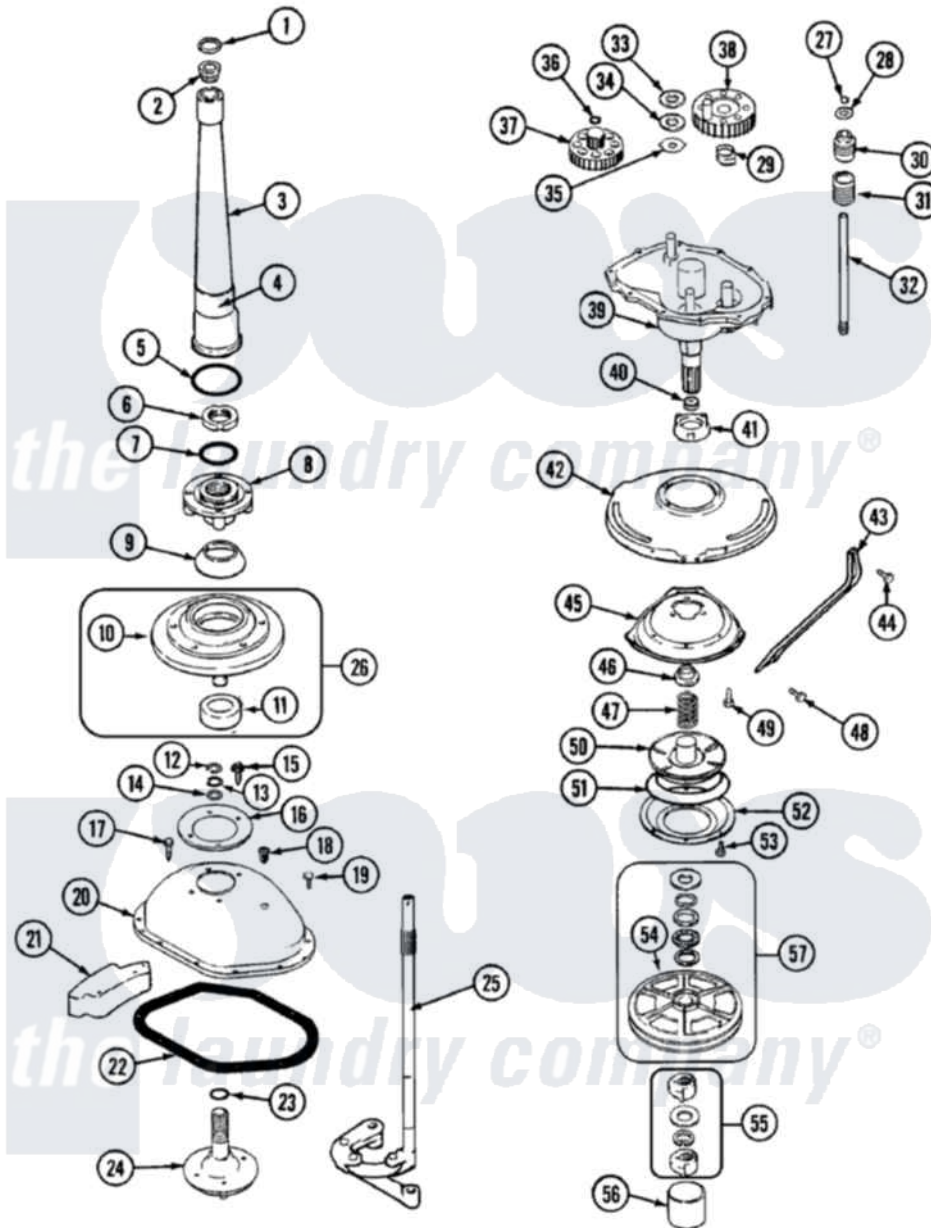

Maytag LWN204KV 05 - TRANSMISSION

Maytag [Residential Maytag LWN204KV Washer Parts](#) Parts Diagram 05 - TRANSMISSION
 Click on the part number to view part

Item	Original Part Number	Replaced By	Status	Part Description
1	25-7941			"O" Ring, Agr Drive Shaft
2	21001066			Bearing, Centerpost
3	35-2792	21001401		Center Pos
4	35-2983		Not Available	CENTERPOST ASSY.
"	35-3214	33-6790		Bearing, Agitator
5	35-2906			Seal, Centerpost Bottom
6	35-2791			Nut, Spin Tube
7	25-7938			"O" Ring, Basket Drive Hub
8	35-3647	W10219156		Tub Seal
9	35-2974			Tub Seal/Hub Assembly
10	35-2716	12001561		Bearing And Seal Housing Assembly
11	35-2205			Bearing, Spin
"	35-2972	12001561		Bearing And Seal Housing Assembly
12	25-7949		Not Available	RING, RETAINING (AG. SHAFT)