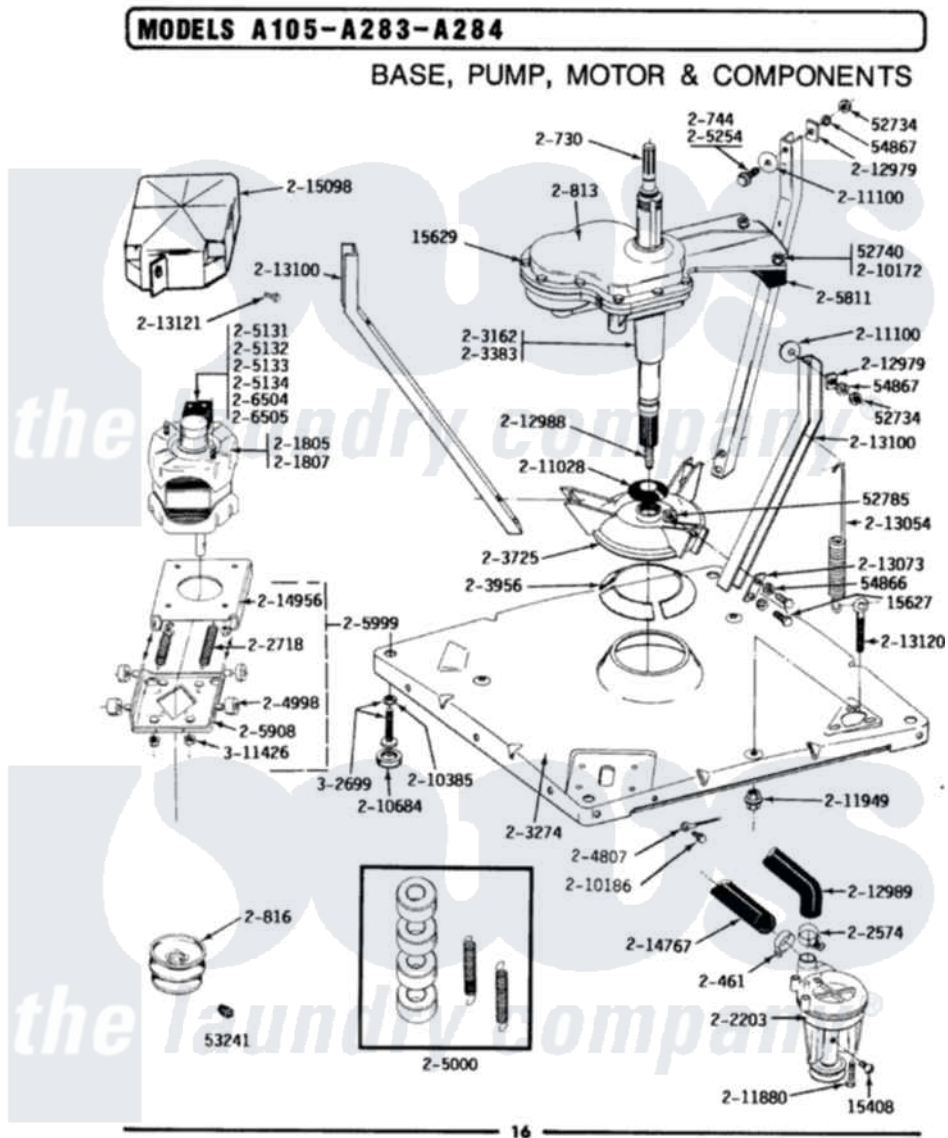

Maytag MA105 01 - BASE, PUMP, MOTOR & COMPONENTS

16

Maytag [Residential Maytag MA105 Washer Parts](#) Parts Diagram 01 - BASE, PUMP, MOTOR & COMPONENTS
 Click on the part number to view part

Item	Original Part Number	Replaced By	Status	Part Description
1	Y015408	22003235		Screw, Bearing Insert
2	Y015627			Screw- Hex
3	Y015629			Bolt, Grinding Chamber
4	Y052734			Nut, Carrage Bolts And Bracket
5	Y052740	62739		Nut, Lock
6	Y052785			Nut, Brace To Damper
7	Y053241			Set Screw, Motor Pulley
8	Y054866	486009		Lockwasher
9	Y054867			Washer, Lock
10	200461	285655		Clamp, Hose
11	200730	22002124		Shaft- Agi
12	200744	W10175939		Bolt
13	200813		Not Available	GEAR CASE COVER ASSEMBLY
14	200816	6-2008160		Pulley- MO
15	201805	12002351		Motor-Drve