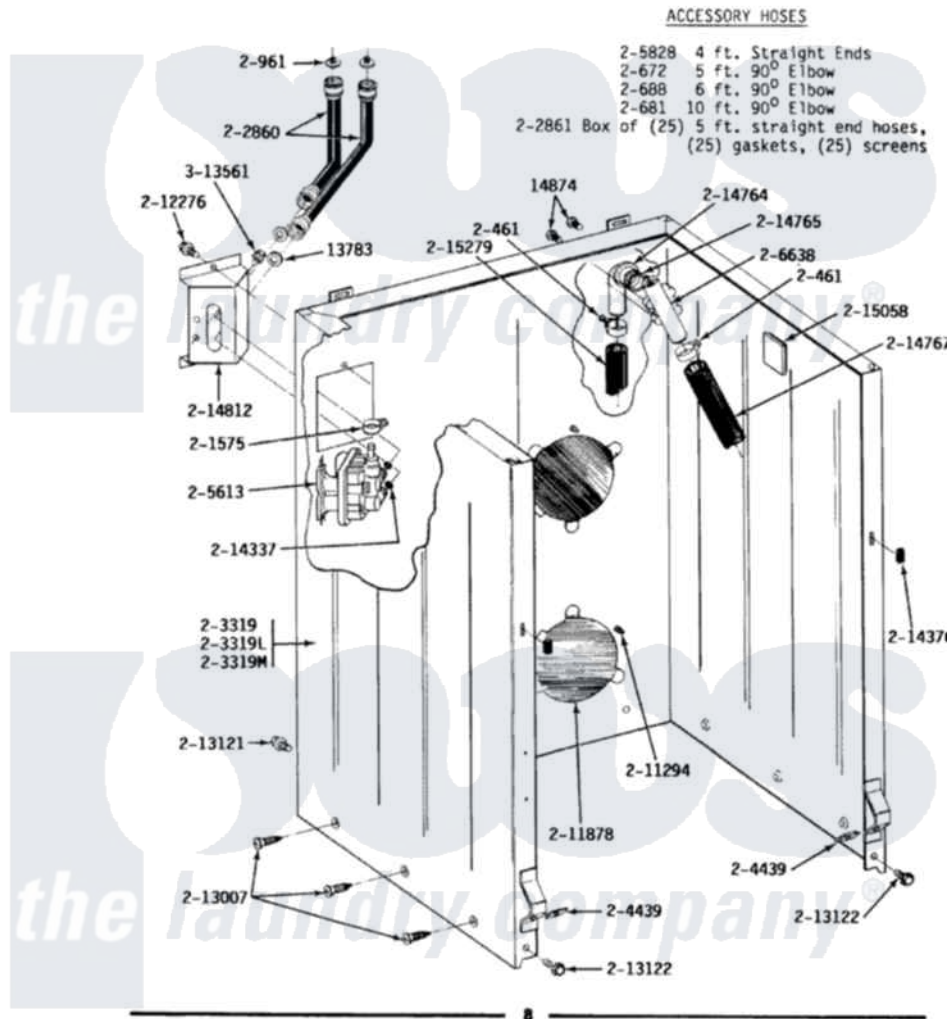

Maytag MA105 02 - CABINET, WATER VALVE, HOSES & FRNT PANEL

MODELS A105-A283-A284

CABINET, WATER VALVE, HOSES & FRONT PANEL

Maytag Residential Maytag MA105 Washer Parts Diagram 02 - CABINET, WATER VALVE, HOSES & FRNT PANEL

Click on the part number to view part

Item	Original Part Number	Replaced By	Status	Part Description
1	Y013783			Washer, Inlet Hose
2	Y014874			Screw, Idler Arm And Sleeve
3	200461	285655		Clamp, Hose
4	200672	76314		Hose, Inlet 6 Ft. Hose With Elbow
5	200681	21001467		Hose- 10'
6	200688	76314		Hose, Inlet 6 Ft. Hose With Elbow
7	Y200832			Capacitor
8	200961	12001413		Strainer And Washer Kit
9	201575			Clamp, Hose
10	202860			Inlet Hose Assembly
11	202861	202860		Inlet Hose Assembly
12	203237			No.17 Wire With Terminal
15	203319M		Not Available	CABINET-HARVEST WHEAT
16	204439			Screw And Fstner Assembly

17	205613		Water Valve
18	205828	202860	Inlet Hose Assembly
19	206103		Capacitor Kit
20	206638		Siphon Break
21	211149		Clip, Capacitor
22	211294	90767	Screw, 8A X 3/8 HeX Washer Head Tapping
23	211878	Not Available	PLATE, ACCESS
24	212276	W10116760	Screw
25	212982	22001650	Fastener, Spring
28	212998M	Not Available	FRONT PANEL-HARVEST WHEAT
29	213007		Xfor Cabinet See Cabinet, Back
30	213121	3400111	Screw, 12-14 X 5/8
31	213122	27001200	Screw
32	213846		Guard, Belt
33	214337	96160	Screen
34	214376	22002331	Spacer, Front Panel
35	214764	208847	Elbow
36	214765		Gasket, Siphon Break
37	214767	22001448	Hose, Pump
38	214812	22002361	Bracket, Water Valve
39	215058		Pad, Cabinet Bumper
40	215279	22003410	Hose, Drain
41	Y313561		Screw----NA