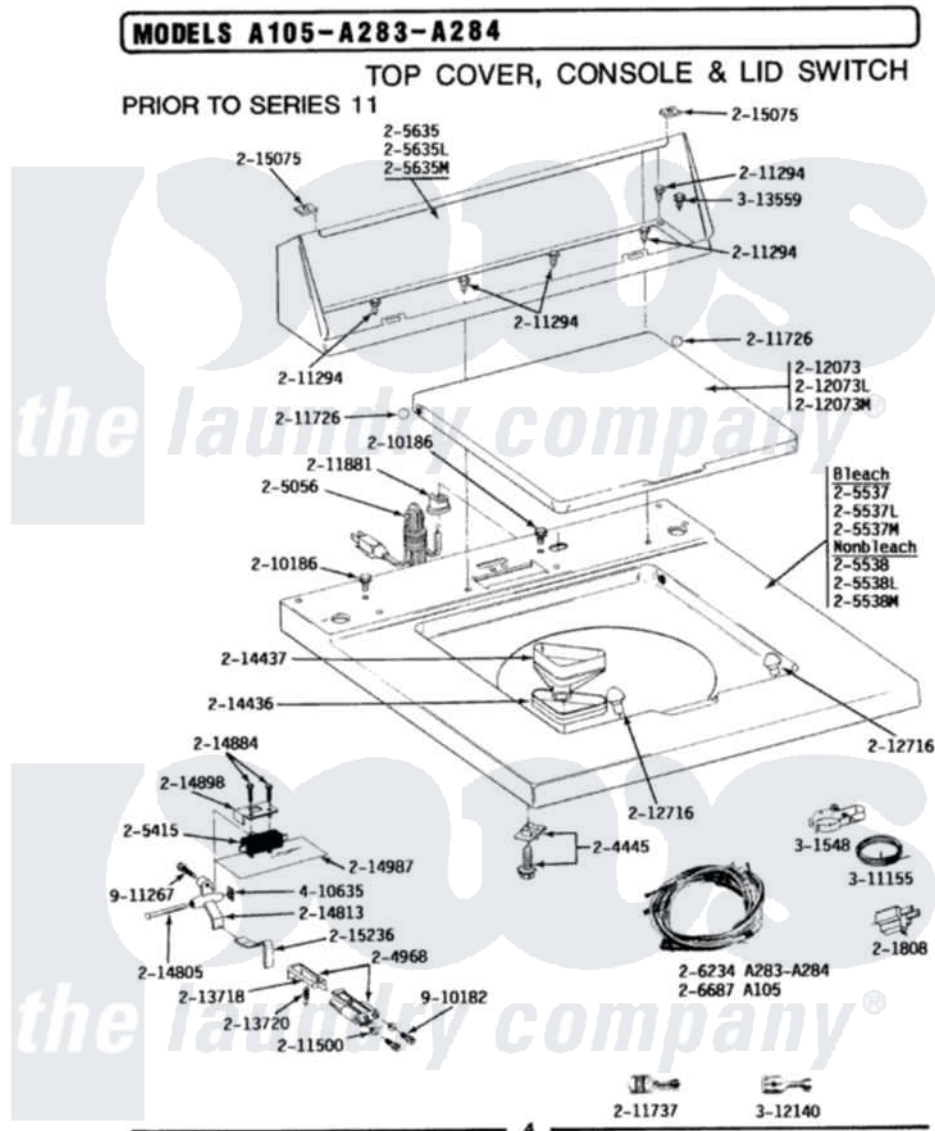

# Maytag MA105 06 - TOP COVER, CONSOLE & LID SWITCH

Maytag [Residential Maytag MA105 Washer Parts](#) Parts Diagram 06 - TOP COVER, CONSOLE & LID SWITCH  
 Click on the part number to view part

Item	Original Part Number	Replaced By	Status	Part Description
1	<a href="#">Y201808</a>			Converter
2	<a href="#">204445</a>			Screw And Fastener Assembly
3	<a href="#">204968</a>			Plunger And Bracket Assembly--W
4	205056	<a href="#">204590</a>		Cord, Power
5	205415	<a href="#">279347</a>		Switch-Lid
8	205538M		Not Available	TOP COVER-HARVEST WHEAT
11	205635M		Not Available	CONSOLE (HVST WHEAT)
12	206687		Not Available	WIRE HARNESS
13	210186	<a href="#">3370225</a>		Screw
14	211294	<a href="#">90767</a>		Screw, 8A X 3/8 HeX Washer Head Tapping
15	<a href="#">211500</a>			Washer, Bracket To Top Cover
16	<a href="#">211726</a>			Hinge, Ball Lid
17	211737	<a href="#">248562</a>		Terminal
18	<a href="#">211881</a>			Grommet, Cord Part Not Used-Gas Models Only

21	212073M	Not Available	LID-HARVEST WHEAT
22	<a href="#">212716</a>		Bumper, Lid
23	<a href="#">213718</a>		Plunger, Lid Switch
24	<a href="#">213720</a>		Spring, Lid Switch
25	<a href="#">214805</a>		Pin For Unbalance Lever
26	214813	Not Available	LEVER FOR LID SWITCH
27	214884	<a href="#">213501</a>	Screw, No.6-20 X 1-1/8 Inch
28	<a href="#">214898</a>		Cover For Lid Switch
29	<a href="#">214987</a>		Moisture Barrier For Switch
30	<a href="#">215075</a>		Fastener, Control Panel To Console
31	215236	<a href="#">214804</a>	Unbalance Lever
32	<a href="#">301548</a>		Clamp, Ground Wire
33	<a href="#">311155</a>		Ground Wire And Clamp
34	<a href="#">Y312140</a>		Wire Connector
35	<a href="#">Y313559</a>		Screw
36	<a href="#">410635</a>		Fastener
37	910182	<a href="#">25-7809</a>	Screw, No.6-20 1/2 Flthd Torx
38	<a href="#">911267</a>		Screw, Pump Cover