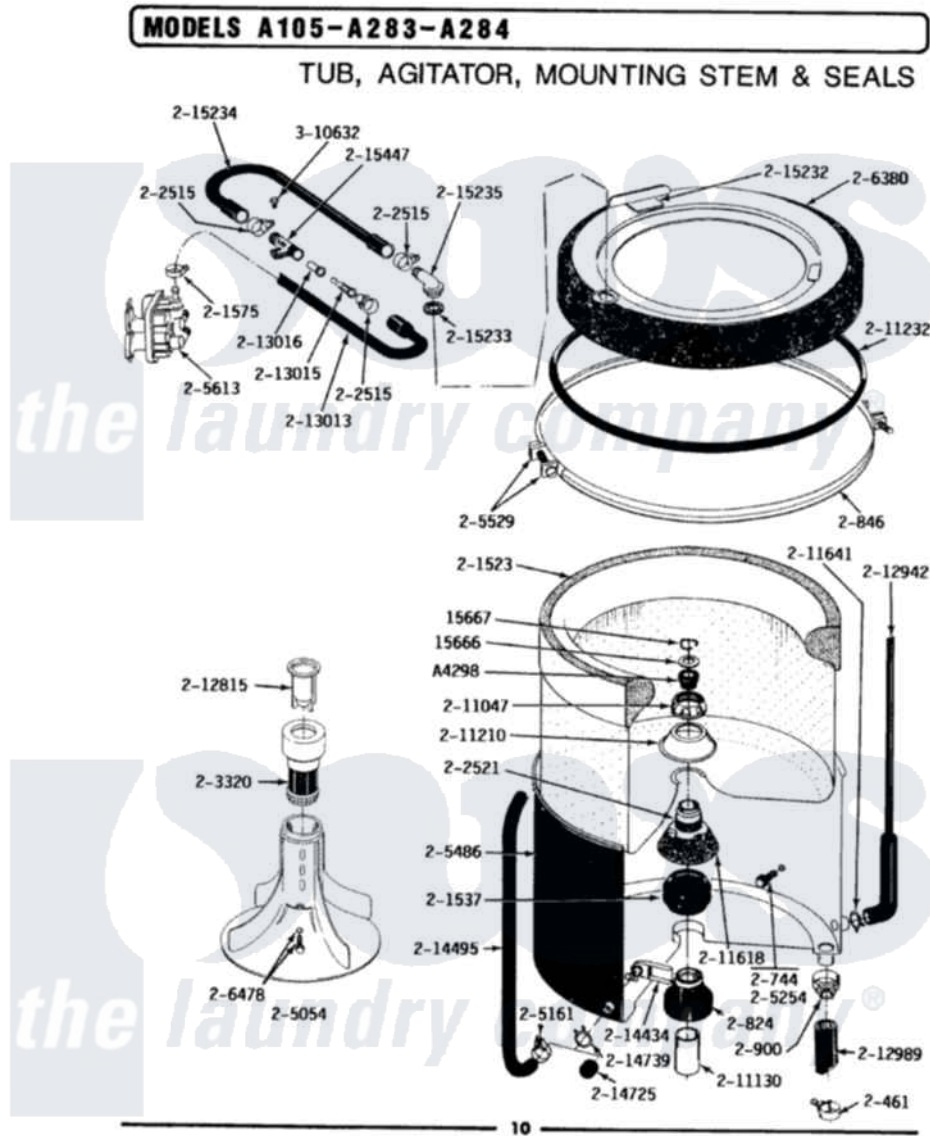

# Maytag MA105 09 - TUB, AGITATOR, MOUNTING STEM & SEAL

Maytag Residential Maytag MA105 Washer Parts Parts Diagram 09 - TUB, AGITATOR, MOUNTING STEM & SEAL  
 Click on the part number to view part

Item	Original Part Number	Replaced By	Status	Part Description
1	Y0A4298	<a href="#">6-0A57420</a>		Seal- Agitator
2	<a href="#">Y015666</a>			Washer, Retaining -
3	<a href="#">Y015667</a>			Retaining Ring
4	<a href="#">Y054867</a>			Washer, Lock
5	200461	<a href="#">285655</a>		Clamp, Hose
6	200744	<a href="#">W10175939</a>		Bolt
7	200824	<a href="#">6-2040130</a>		Tub Bearin
8	<a href="#">200846</a>			Clamp - Tub Cover
9	200900	<a href="#">616099</a>		Clamp
10	201523		Not Available	INNER TUB
11	201537	<a href="#">6-2095720</a>		Mounting S
12	<a href="#">201575</a>			Clamp, Hose
13	202515	<a href="#">596669</a>		Clamp, Manifold
14	202521	<a href="#">6-2095720</a>		Mounting S
15	203320		Not Available	LINT FILTER - DISPENSER
16	204012	<a href="#">6-2095720</a>		Mounting S