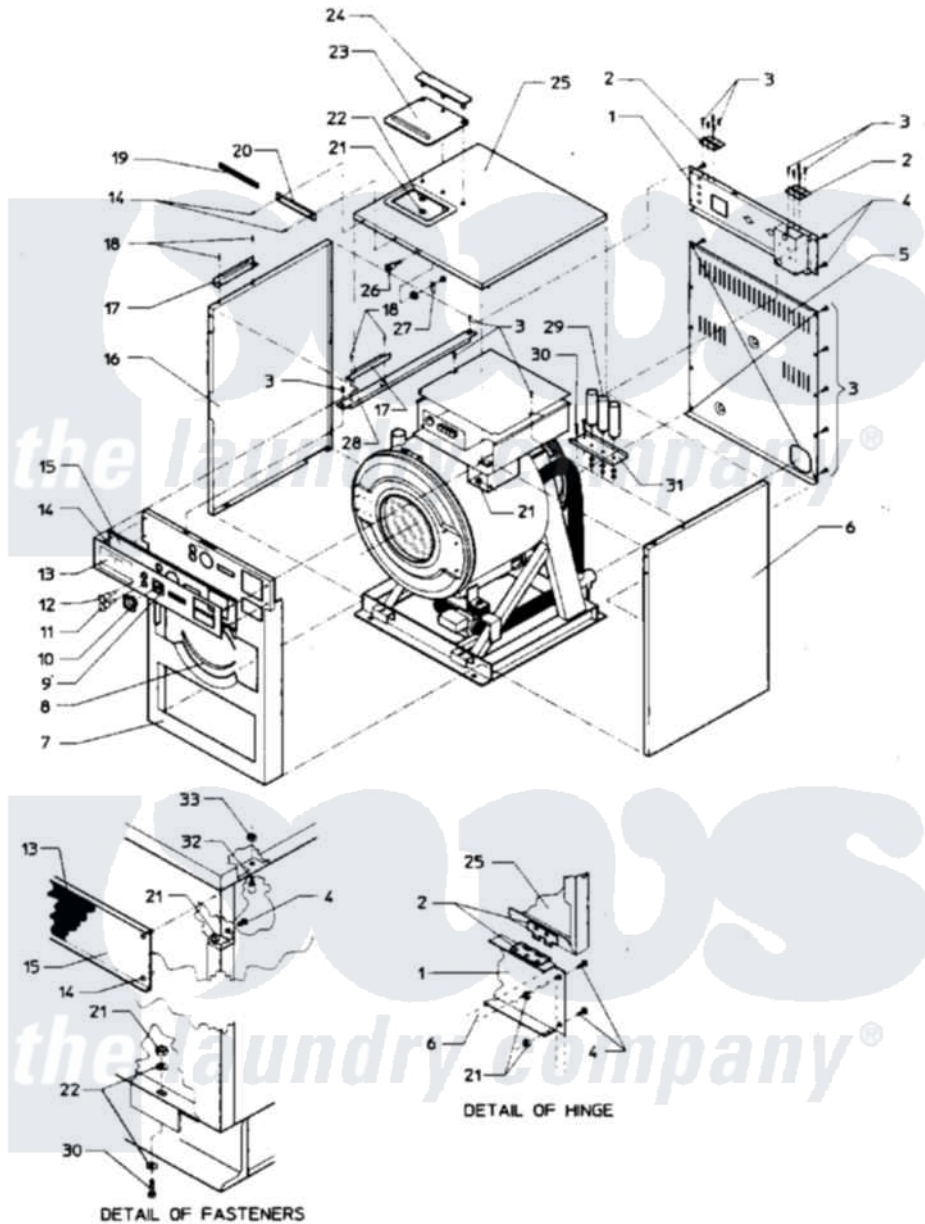

Maytag MAF18MC1 01 - MAIN EXPLODED VIEW - FINAL ASSEMBLY

Maytag [Residential Maytag MAF18MC1 Washer Parts](#) Parts Diagram 01 - MAIN EXPLODED VIEW - FINAL ASSEMBLY

[Click on the part number to view part](#)

Item	Original Part Number	Replaced By	Status	Part Description
001	24001169			Panel Kit, Valve
"	24001170		Not Available	PANEL KIT, VALVE
002	24001676		Not Available	HINGE, TOP COVER (NOTE: 18003069 AFTER SERIAL
"	Y24001300			Hinge
003	24001301	67006964		Screw, Glide
004	24001323			Screw
005	24001403		Not Available	KIT, PANEL (REAR)
"	Y24001400		Not Available	KIT, PANEL (REAR)
006	24001159		Not Available	PANEL KIT, SIDE (RT.)35 (AS VIEWED FROM FRONT)
"	24001162		Not Available	PANEL KIT, SIDE (RT.)18 (AS VIEWED FROM FRONT)
007	24001677		Not Available	PANEL ASSY. (INR. FRNT.)
"	24001678	24001694		Panel- FRO
008	24001550	24001532		Trim- Pane
009	24001679		Not Available	DECAL, CYCLE INDICATOR