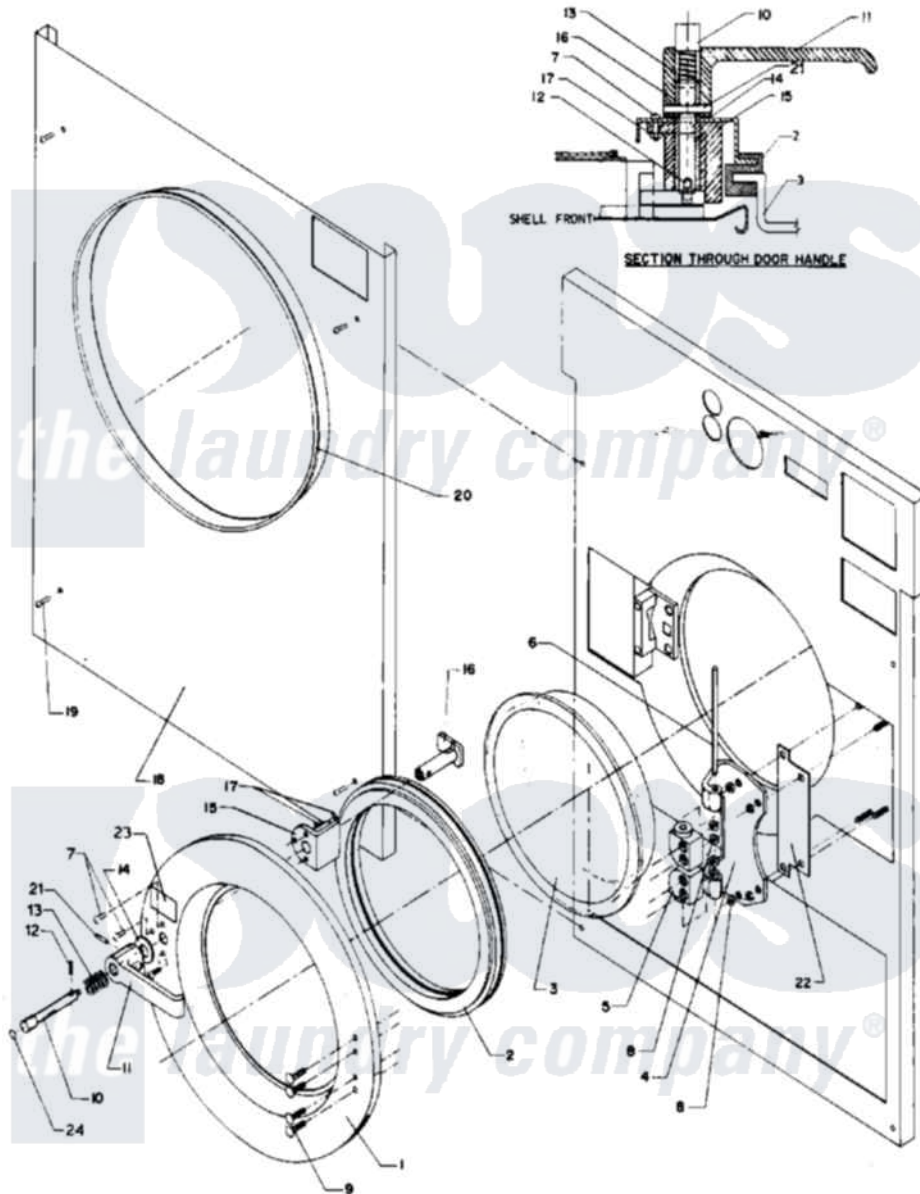

Maytag MAF18MC1 02 - DOOR AND RELATED PARTS

Maytag Residential Maytag MAF18MC1 Washer Parts Parts Diagram 02 - DOOR AND RELATED PARTS
 Click on the part number to view part

Item	Original Part Number	Replaced By	Status	Part Description
001	24001556			Door Assembly
"	24001638			Door Assembly
"	24001719			Door
"	NLA		Not Available	DOOR
"	NLA		Not Available	DOOR ASSY. (OPL)
002	24001075			Gasket, Door
"	24001076		Not Available	GASKET, DOOR
003	24001098		Not Available	GLASS, DOOR
"	24001099		Not Available	GLASS, DOOR
004	24001333			Hinge, Door
005	24001334			Mount, Door
006	W10124350		Not Available	PART NUMBER NOT AVAILABLE
007	24001341	3400814		Screw
008	24001305			Nut, Fiberlock
009	24001467			Screw, S.s.
010	24001103			Rod, Push Button

011	24001336		Handle, Door
012	24001721		Pin, Spring
013	24001338		Spring, Door Lock
014	24001310	Y015627	Screw- Hex
015	24001340	Not Available	SPACER, DOOR HANDLE
016	24001343		Arm, Latch
017	24001342	74005230	Nut, Lock
018	24001133	Not Available	KIT, PNL, FRT COIN (STLS.)
"	24001140	Not Available	KIT, PNL, FRNT COIN (STLS.)
"	24001728	Not Available	OUTER PANEL KIT (COIN ALM)
"	NLA	Not Available	KIT, PNL, FRT OPL (STLS.)
019	24001474	3400086	Screw, 10-32 X 3/8
020	24001722	Not Available	TRIM, OUTER FRONT PANEL
021	24001827	24001721	Pin, Spring
022	24001466		Shim, Hinge
023	24001462	Not Available	DECAL, PUSH BUTTON RED
024	24001407	Not Available	DECAL, RED DOT