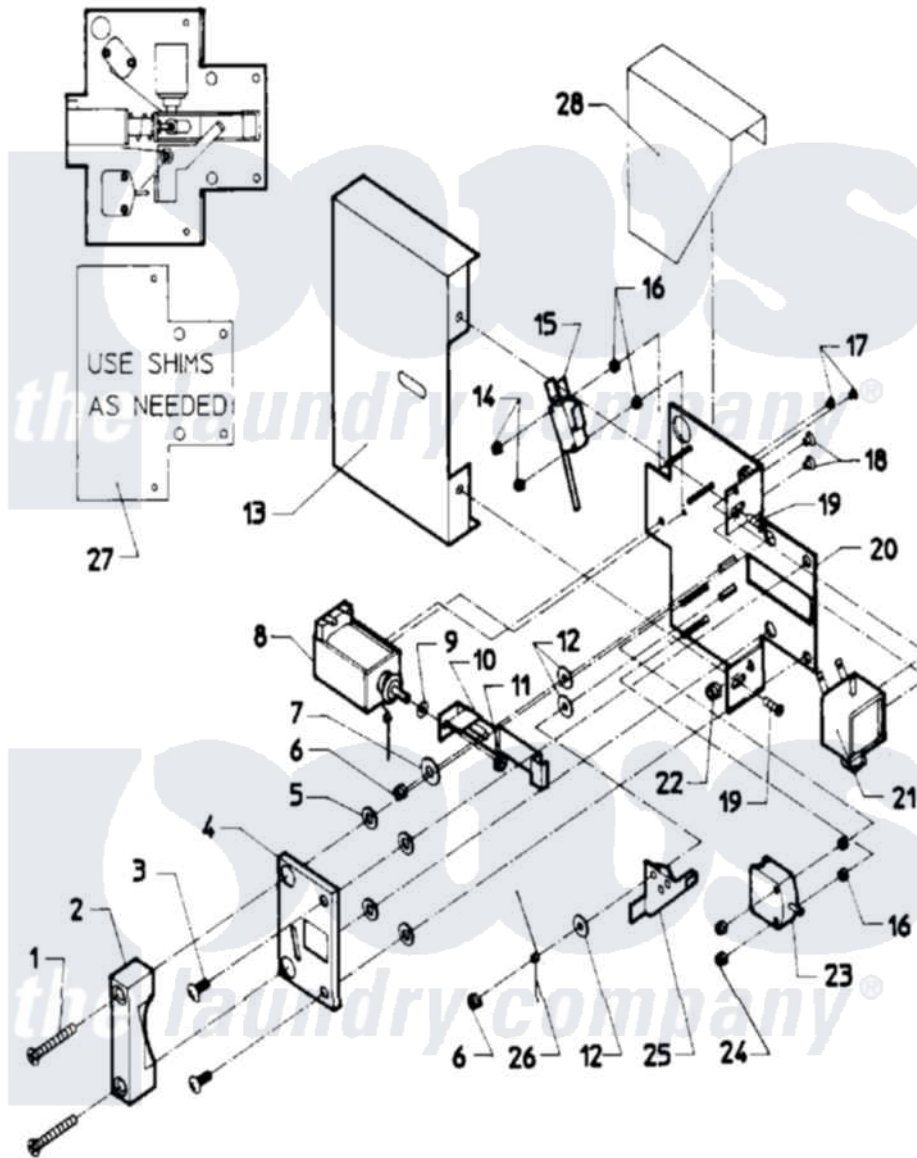

# Maytag MAF18MC1 03 - DOOR SAFETY INTERLOCK-COIN MODELS

Maytag Residential Maytag MAF18MC1 Washer Parts Parts Diagram 03 - DOOR SAFETY INTERLOCK-COIN MODELS  
 Click on the part number to view part

Item	Original Part Number	Replaced By	Status	Part Description
001	<a href="#">24001640</a>			Door Lock Complete
"	W10124350		Not Available	PART NUMBER NOT AVAILABLE
002	24001483		Not Available	CATCH, DOOR LOCK
003	<a href="#">24001323</a>			Screw
004	24001484		Not Available	COVER, DOOR LOCK PLATE
005	<a href="#">24001295</a>			Lockwasher, S.s.
006	24001342	<a href="#">74005230</a>		Nut, Lock
007	<a href="#">24001485</a>			Washer, Shoulder
008	<a href="#">24001101</a>			Solenoid, Door Rel
009	<a href="#">24001358</a>			Washer, Flat
010	<a href="#">24001250</a>			Button, Push
011	24001481	<a href="#">Y707702</a>		Locknut
012	<a href="#">24001480</a>			Washer, Teflon
013	24001487		Not Available	COVER, DOOR LOCK ASSY.
014	<a href="#">24001476</a>			Nut, Fiberlock
015	<a href="#">24001229</a>			Switch, Door Lock

016	24001477		Not Available	SPACER, NYLON (No.6)
017	<a href="#">24001643</a>			Screw, S.s.
018	<a href="#">24001479</a>			Screw, S.s.
019	24001301	<a href="#">67006964</a>		Screw, Glide
020	NLA		Not Available	PLATE, DOOR LOCK
021	<a href="#">24001102</a>			Solenoid, Door Lck
022	<a href="#">24001305</a>			Nut, Fiberlock
023	<a href="#">24001255</a>			Switch, Door Handle
024	24001736	<a href="#">24001425</a>		Nut, Fiberlock, Pltd
025	<a href="#">24001230</a>			Lever, Door Lock
026	<a href="#">24001293</a>			Spring, Torsion
027	<a href="#">24001559</a>			Shim, Door Lock
028	24001488		Not Available	SHIELD, SPLASH (DOOR LOCK)