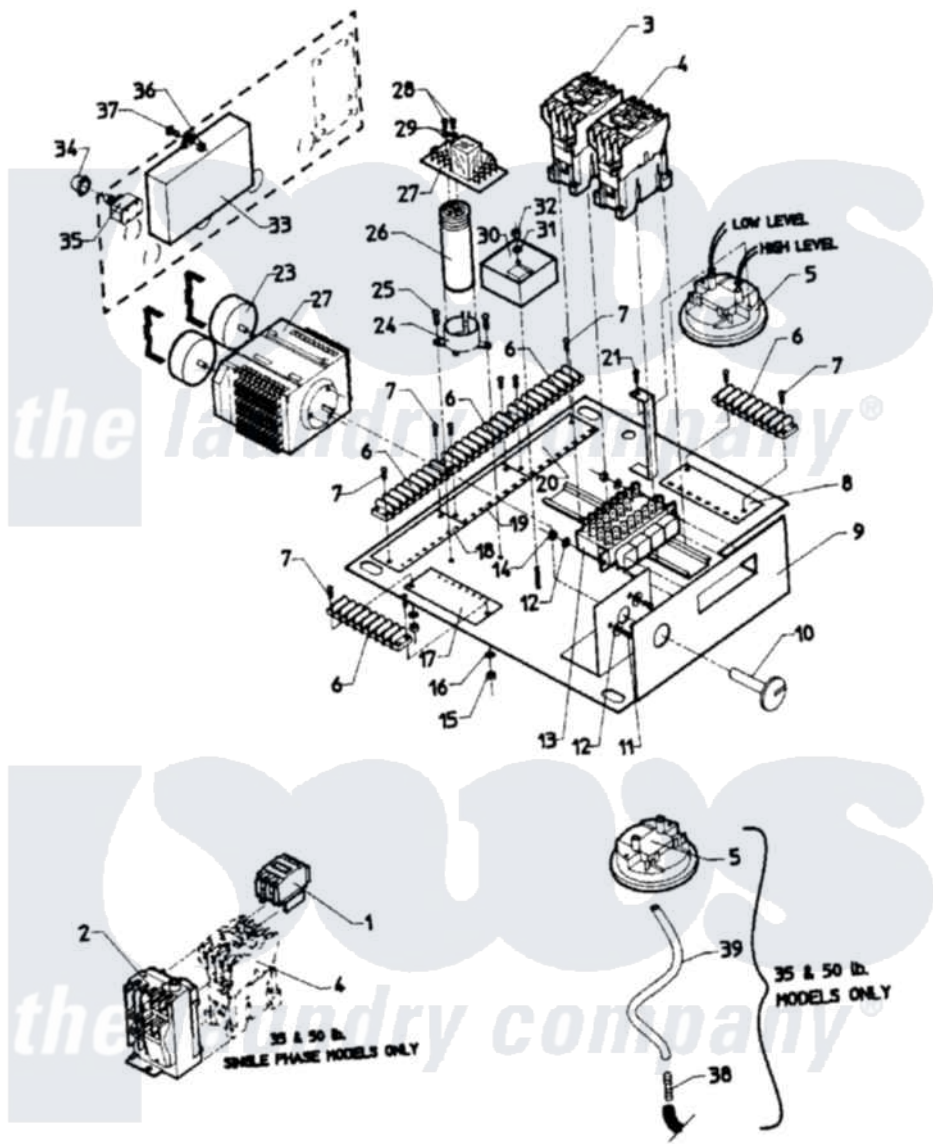

Maytag MAF18MC1 04 - CONTROL MODULE

Maytag [Residential Maytag MAF18MC1 Washer Parts](#) Parts Diagram 04 - CONTROL MODULE
 Click on the part number to view part

Item	Original Part Number	Replaced By	Status	Part Description
001	24001104		Not Available	CONTACTOR, AUX. ADDER
002	24001233			Protector, Overload
003	24001105	24002051		Contacto-
004	24001105	24002051		Contacto-
"	24001737			Relay
"	24001738			Relay
005	24001223		Not Available	SWITCH, DUAL LEVEL
"	NLA		Not Available	SWITCH, TRI LEVEL---N
006	24001412		Not Available	STRIP, TERMINAL
007	24001414	4450038		Screw
008	24001030		Not Available	DECAL,INSUL.TERM STRIP (33-40)
009	W10124350		Not Available	PART NUMBER NOT AVAILABLE
010	W10124350		Not Available	PART NUMBER NOT AVAILABLE
011	24001357			Screw, Stainless Steel

012	24001358		Washer, Flat
013	NLA	Not Available	SWITCH, CYCLE SELECTOR
014	NLA	Not Available	NUT, FIBERLOCK
015	24001417	7103P070-60	Nut, Top Pilot
016	24001415		Washer, S.s.
017	NLA	Not Available	DECAL,INSUL. TERM STRIP (1-8)
018	NLA	Not Available	DECAL,INSUL. TERM STRIP (9-16)
019	NLA	Not Available	DECAL,INSUL. TERM STRIP (17-24)
020	NLA	Not Available	DECAL,INSUL. TERM STRIP (25-32)
021	24001411	313806	Screw
022	24001178		Kit, Timer Cycle
023	24001577		Motor, Timer
024	W10124350	Not Available	PART NUMBER NOT AVAILABLE
025	24001578	3196170	Screw
026	24001247		Capacitor, Door Lock
027	24001248	Not Available	PC BOARD, DOOR UNLOCK (110V)
"	24001742		Board, P.C.
028	24001580		Screw, S.s.
029	24001579		Washer, S.s.
030	24001176		Kit, Timer Delay
031	24001295		Lockwasher, S.s.
032	24001419	W10139757	Nut
033	24001743		Switch, Motor
034	24001744	Not Available	BOOT, PUSH BUTTON
035	24001254		Switch, Momentary
036	24001425		Nut, Fiberlock, Pltd
037	24001745		Screw, Stainless Steel
038	24001746	Not Available	COUPLER, HOSE (PRESS. SWTCH)
039	24001747	Not Available	EXTENSION, AIR LINE