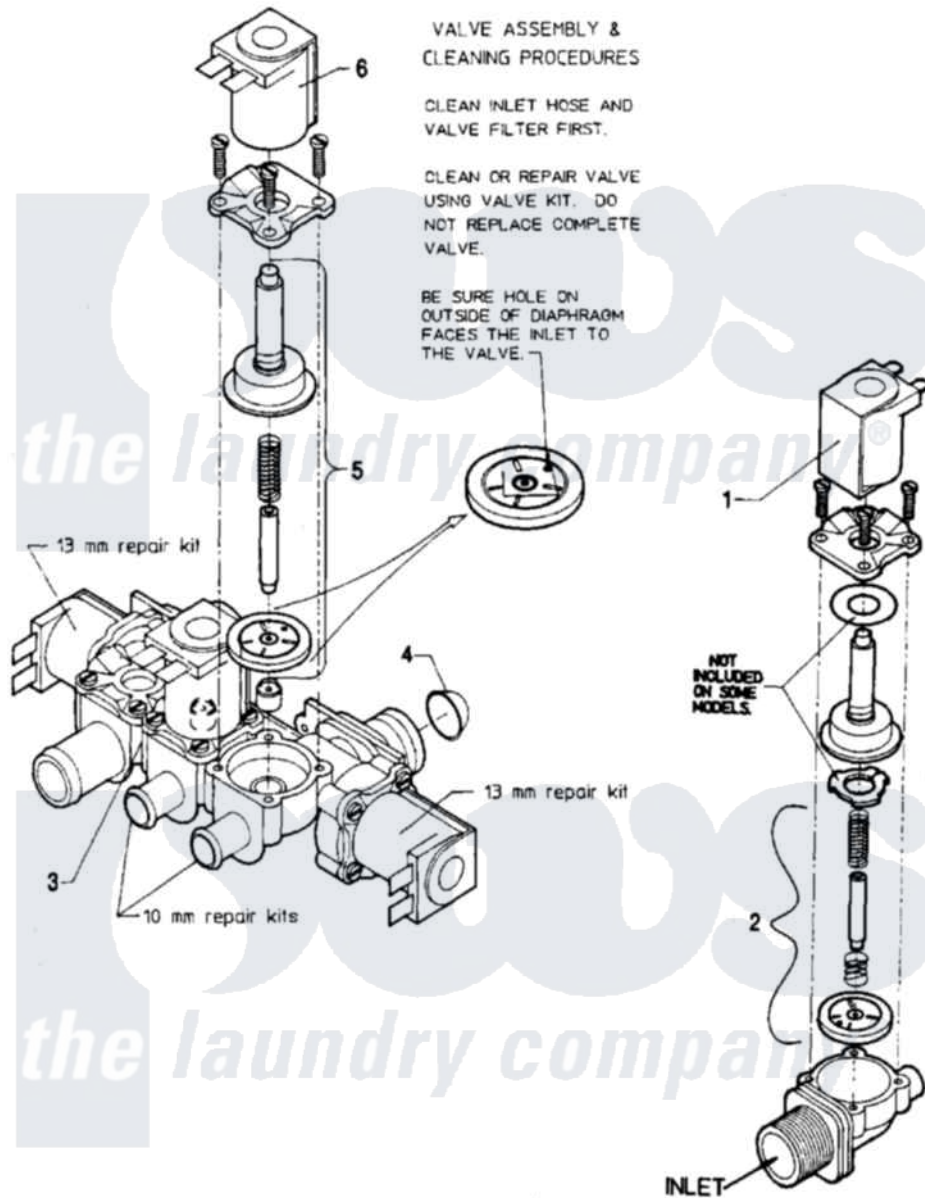

Maytag MAF18MC1 05 - WATER VALVE

Maytag [Residential Maytag MAF18MC1 Washer Parts](#) Parts Diagram 05 - WATER VALVE
 Click on the part number to view part

Item	Original Part Number	Replaced By	Status	Part Description
001	24001118			Valve
"	24001119			Valve
"	24001120			Valve-1 WAY
"	24001232			Coil, Water Valve
"	24001776			Valve, Water
002	24001121			Kit, Valve Repair
"	24001122			Kit, Valve Repair
003	24001226			Valve, Mixing
"	24001448			Seal
"	24001549		Not Available	FILTER, MESH (11MM US THREAD)
004	24001634		Not Available	SCREEN, VALVE
005	24001122			Kit, Valve Repair
"	24001231			Kit, Repair
006	24001232			Coil, Water Valve