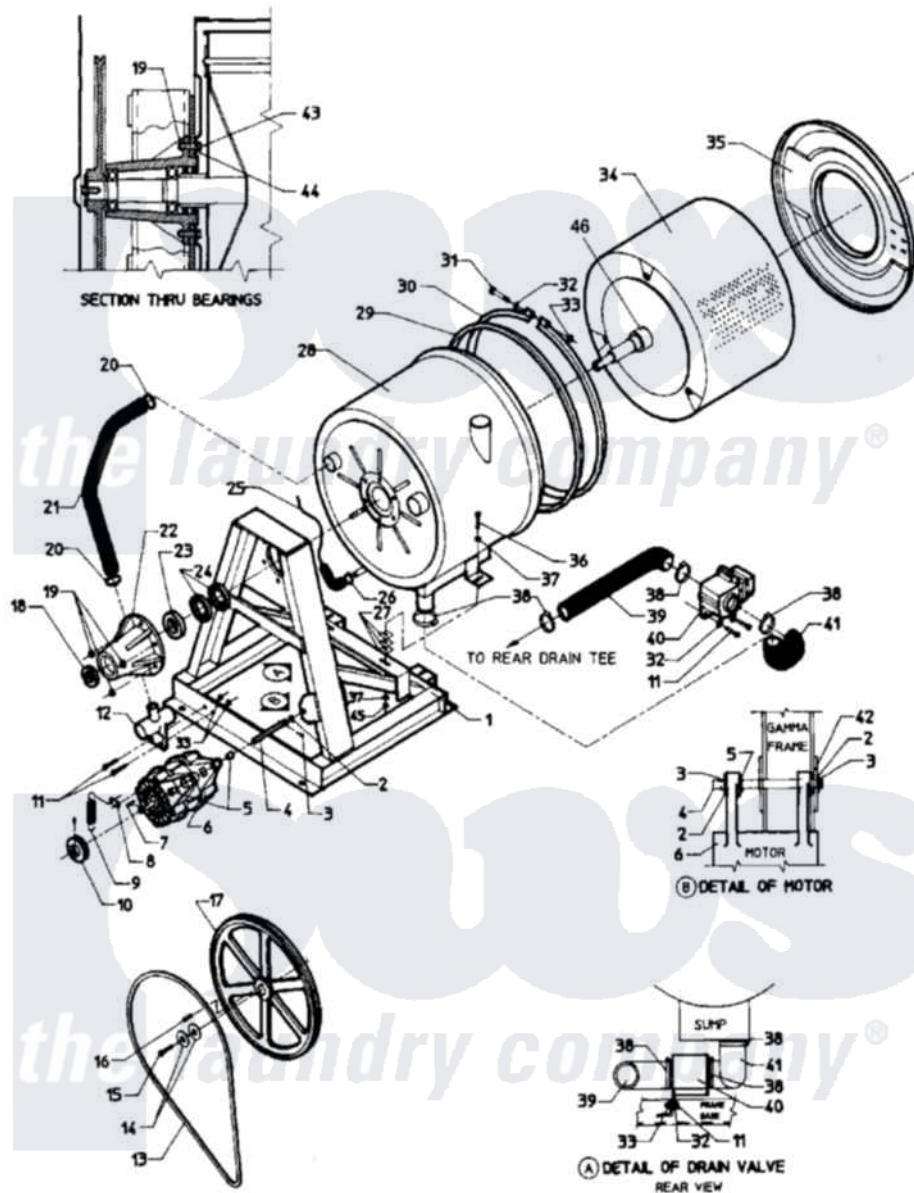

Maytag MAF18MC1 06 - MAIN EXPLODED VIEW-SUB ASSEMBLY

Maytag Residential Maytag MAF18MC1 Washer Parts Parts Diagram 06 - MAIN EXPLODED VIEW-SUB ASSEMBLY
 Click on the part number to view part

Item	Original Part Number	Replaced By	Status	Part Description
001	24001369		Not Available	KIT ASSY., FRAME (2 SPEED)
"	24001371		Not Available	KIT ASSY., FRAME (2 SPEED)
002	24001511			Washer, Hardened
003	24001512		Not Available	PIN, COTTER PLTD. (1/8X1 1/2)
004	24001647		Not Available	ROD, MOTOR SUPPORT
"	24001802		Not Available	SUPPORT ROD, MOTOR
005	24001021			Bushing, Motor
006	24001078			Motor, 2SP
"	24001079			Motor 2SP 1 Phase
"	24001082			Motor, 2SP
"	24001083			Motor, 2SP
007	24001648		Not Available	KEY (MOTOR 3/16" X 1 1/2")
008	24001651		Not Available	CLIP, MOTOR SPRING
009	24001650		Not Available	SPRING (BELT TENSION)