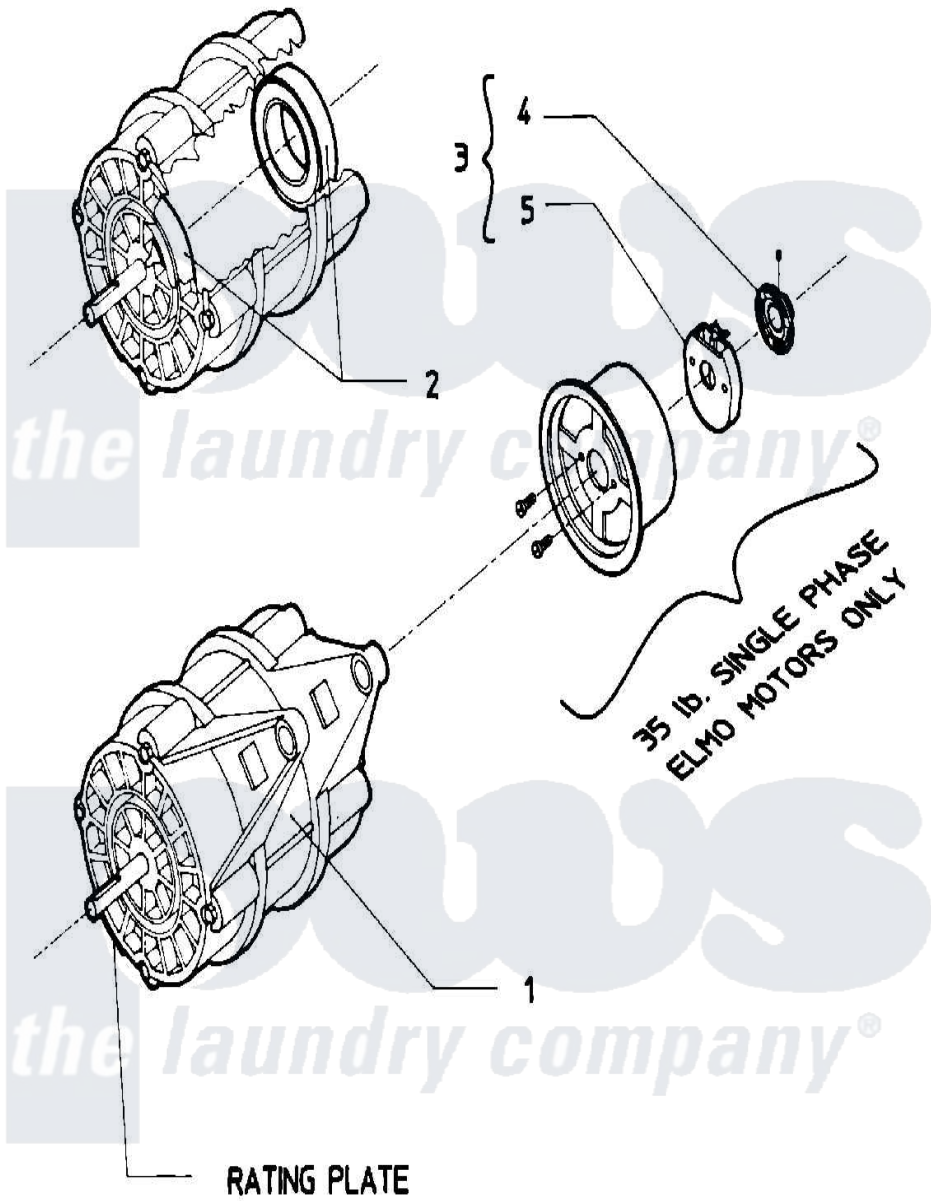

Maytag MAF18MC1 07 - MOTOR

Maytag [Residential Maytag MAF18MC1 Washer Parts](#) Parts Diagram 07 - MOTOR
 Click on the part number to view part

Item	Original Part Number	Replaced By	Status	Part Description
001	24001078			Motor, 2SP
"	24001079			Motor 2SP 1 Phase
"	24001082			Motor, 2SP
"	24001083			Motor, 2SP
002	24001017			Bearing, Motor
"	24001018			Bearing, 6204-2RS
003	W10124350		Not Available	PART NOT USED