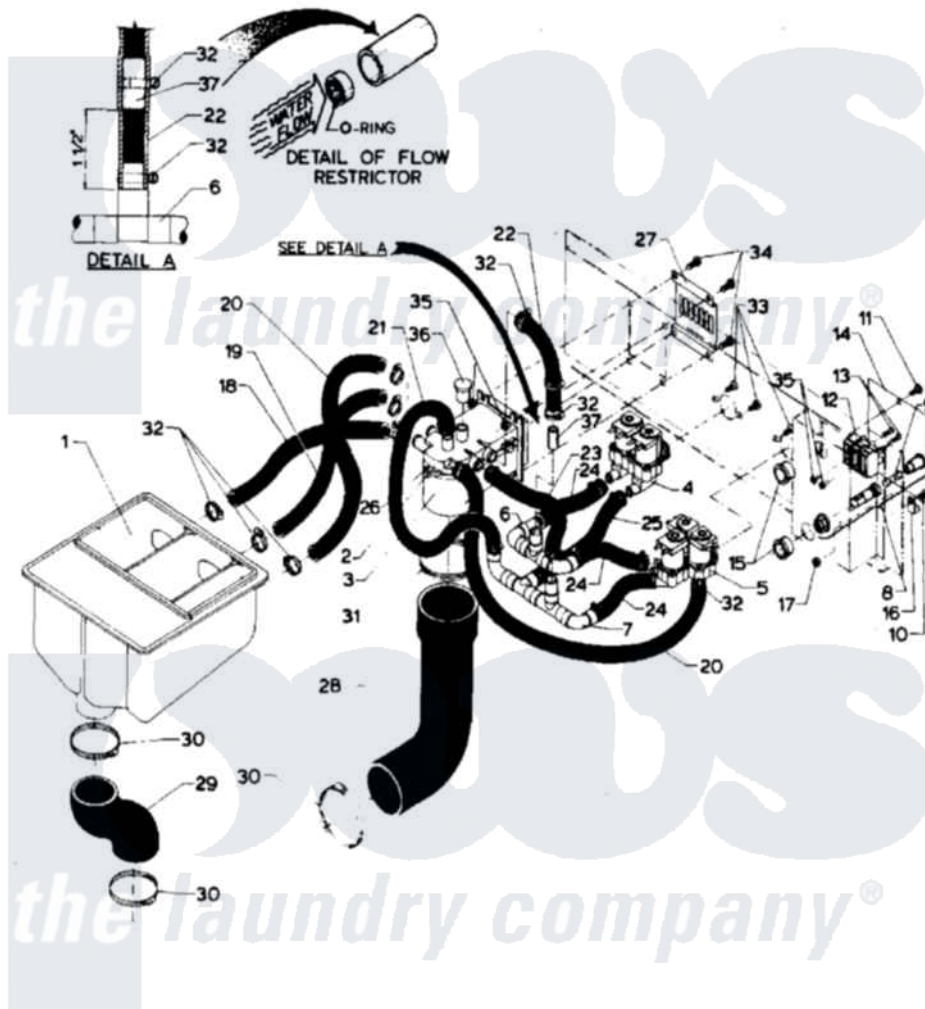

Maytag MAF18MC1 08 - SOAP DISPENSER

Maytag [Residential Maytag MAF18MC1 Washer Parts](#) Parts Diagram 08 - SOAP DISPENSER
 Click on the part number to view part

Item	Original Part Number	Replaced By	Status	Part Description
001	24001627		Not Available	DISPENSER, SUPPLY (COIN)
002	24001031			Breaker, Vac.
003	24001032			Breaker, Vac.
004	24001117			Valve
005	24001118			Valve
006	24001765		Not Available	MANIFOLD, SUPPLY
007	24001766		Not Available	MANIFOLD, FILL
008	24001433			Holder, Fuse
009	24001225			Fuse, Control
010	24001432	W10068250		Screw
011	24001301	67006964		Screw, Glide
012	24001629		Not Available	BLOCK, INPUT POWER (3 WIRE)
013	24001430			Screw, S.s
014	24001429		Not Available	COVER, JUNCTION BOX
015	24001436	8008P014-60		Grommet, Nylon
016	24001434		Not Available	CONNECTOR, GROUND

017	24001342	74005230	Nut, Lock
018	24001767	Not Available	HOSE
019	24001768	Not Available	HOSE
020	24001769	Not Available	HOSE
021	24001770	Not Available	HOSE
022	24001771	Not Available	HOSE
023	24001772	Not Available	HOSE
024	24001773	Not Available	HOSE
025	NLA	Not Available	HOSE
026	24001432	W10068250	Screw
027	24001426		Cover, Vacuum Breaker
028	24001552		Hose, Vacuum Breaker
029	24001442		Hose, Soap Dispenser
030	24001353	696392	Hose Clamp
031	24001282	Not Available	CLAMP, HOSE (No.48)
032	24001423	489503	Clamp
033	24001357		Screw, Stainless Steel
034	24001414	4450038	Screw
035	24001425		Nut, Fiberlock, Pltd
036	24001424	Not Available	CAP, PLUG (YELLOW)
037	24001775	Not Available	FLOW RESTRICTOR ASSY.