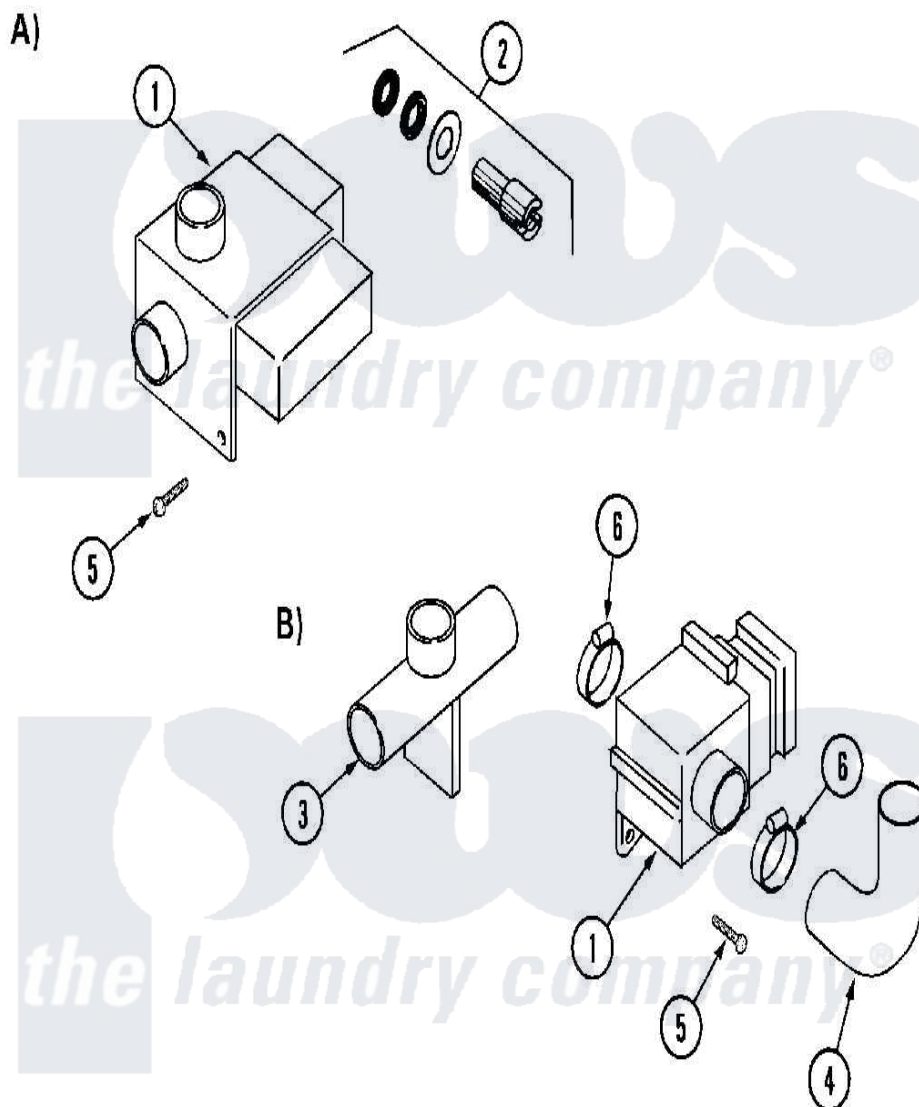

# Maytag MAF18MC1 09 - DRAIN VALVE

Maytag [Residential Maytag MAF18MC1 Washer Parts](#) Parts Diagram 09 - DRAIN VALVE  
 Click on the part number to view part

Item	Original Part Number	Replaced By	Status	Part Description
001	<a href="#">24001116</a>			Valve, Drain
"	<a href="#">24001217</a>			Valve, Drain
"	<a href="#">24001530</a>			Valve, Motor Drain
002	<a href="#">24001528</a>			Shaft, Drive And Seal Kit
003	24001826		Not Available	(B)CONNECTION, TEE-DRAIN
004	<a href="#">24001565</a>			Hose, Drain
005	24001502	<a href="#">8204624</a>		Bolt
006	24001353	<a href="#">696392</a>		Hose Clamp