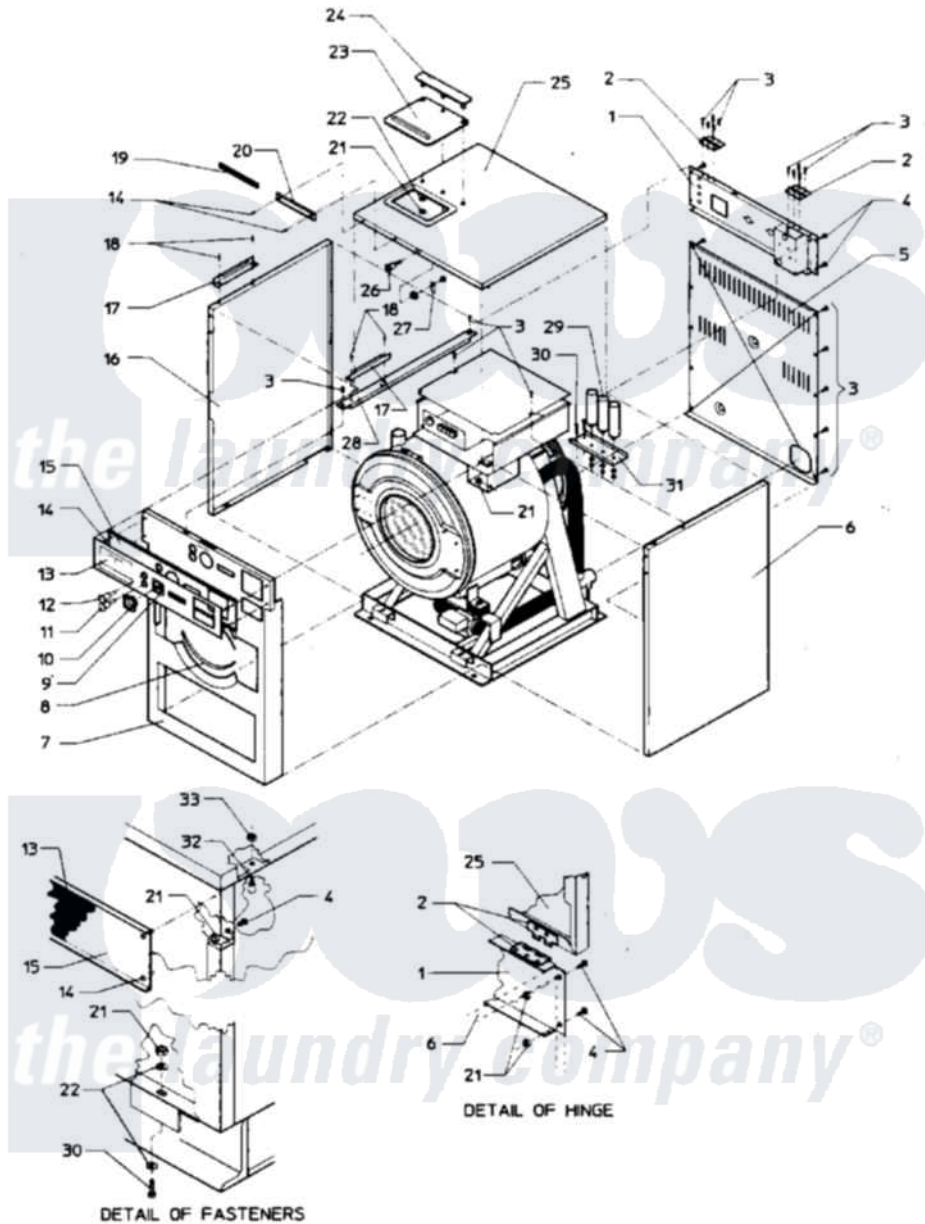

Maytag MAF18MC4AL 01 - FINAL ASSEMBLY (MAF18MC4Ax)

Maytag Residential Maytag MAF18MC4AL Washer Parts Parts Diagram 01 - FINAL ASSEMBLY (MAF18MC4Ax)
 Click on the part number to view part

Item	Original Part Number	Replaced By	Status	Part Description
001	24001169			Panel Kit, Valve
002	24001676		Not Available	HINGE, TOP COVER (NOTE: 18003069 AFTER SERIAL
"	Y24001300			Hinge
003	24001301	67006964		Screw, Glide
004	24001323			Screw
005	Y24001400		Not Available	KIT, PANEL (REAR)
006	24001162		Not Available	PANEL KIT, SIDE (RT.)18 (AS VIEWED FROM FRONT)
007	24001677		Not Available	PANEL ASSY. (INR. FRNT.)
008	24001550	24001532		Trim- Pane
009	24001679		Not Available	DECAL, CYCLE INDICATOR
010	24001680			GLASS, TIMER
011	24001681		Not Available	LIGHT, INDICATOR (RED 110V)
012	24001682		Not Available	LIGHT, INDOCATOR (AMBER 110V)
013	24001683		Not Available	DECAL, MAYTAG

014	24001533		Rivet, Pop S.s.
015	24002036		Decal, Control Panel
"	NLA	Not Available	PANEL, CONTROL
016	24001155	Not Available	(AS VIEWED FROM THE FRONT)
"	NLA	Not Available	PANEL KIT, SIDE (LT.)18
017	24001539	Not Available	BRACKET, SOAP DISPENSER
018	24001540	Not Available	RIVET, BLIND S.S. (1/8 X 5/16)
019	W10124350	Not Available	PART NUMBER NOT AVAILABLE
020	24001671	Not Available	NAMEPLATE
021	24001510	W10139757	Nut
022	24001295		Lockwasher, S.s.
023	24001219	Not Available	COVER, SOAP DISPENSER
024	24001542		Clamp, Soap Dispenser
025	24001168		KIT ASSY., TOP COVER
026	24001220		Lock, Top Cover
027	24001221		Latch, Top Cover
028	24001695	Not Available	BRACE, TOP
029	24001236		Capacitor
030	24001303		Screw
031	24001692	Not Available	BRACKET, CAPACITOR
032	24001305		Nut, Fiberlock
033	24001425		Nut, Fiberlock, Pltd
034	W10124350	Not Available	PART NUMBER NOT AVAILABLE