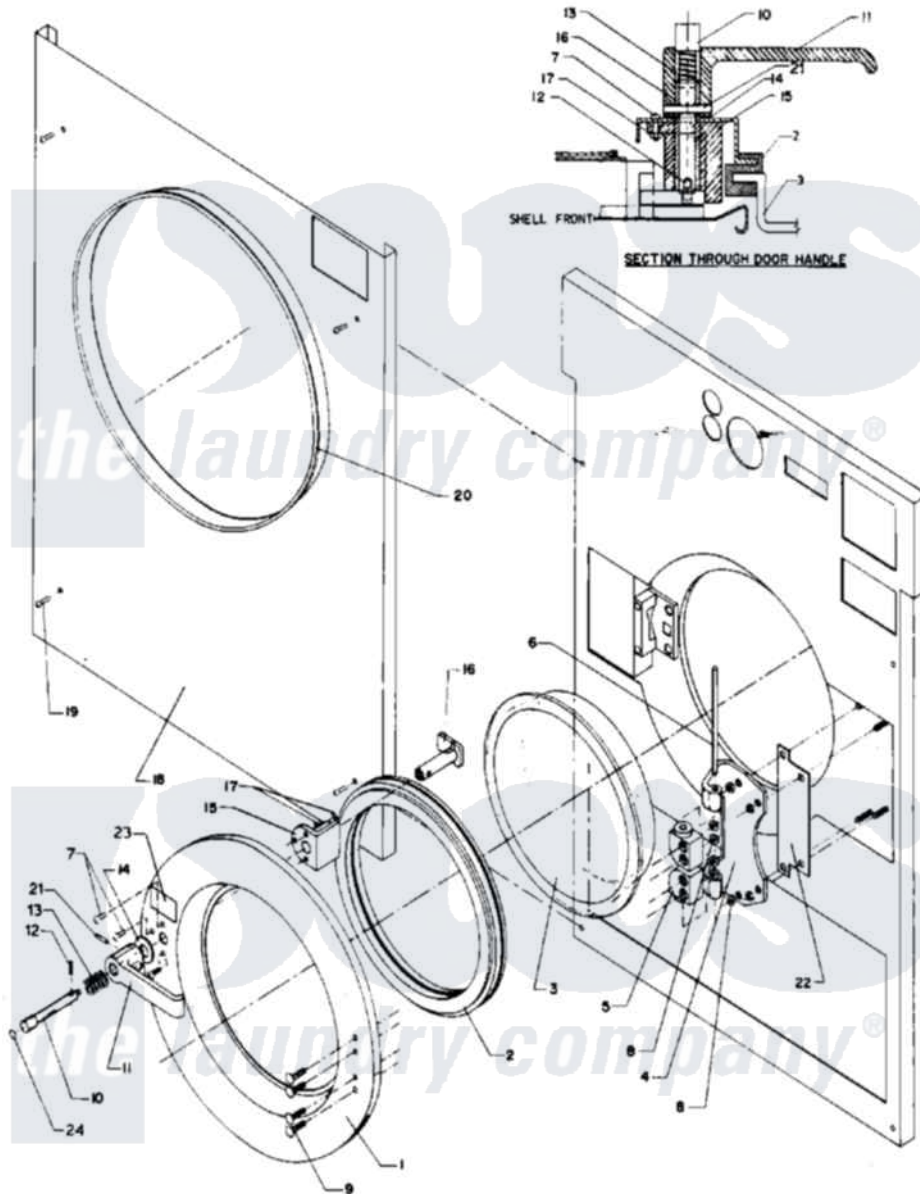

Maytag MAF18MC4AL 02 - DOOR & RELATED PARTS (MAF18MC4Ax)

Maytag Residential Maytag MAF18MC4AL Washer Parts Diagram 02 - DOOR & RELATED PARTS (MAF18MC4Ax)

[Click on the part number to view part](#)

Item	Original Part Number	Replaced By	Status	Part Description
001	24001638			Door Assembly
"	NLA		Not Available	DOOR
002	24001075			Gasket, Door
003	24001098		Not Available	GLASS, DOOR
004	24001333			Hinge, Door
005	24001334			Mount, Door
006	W10124350		Not Available	PART NUMBER NOT AVAILABLE
007	24001341	3400814		Screw
008	24001305			Nut, Fiberlock
009	24001467			Screw, S.s.
010	24001103			Rod, Push Button
011	24001336			Handle, Door
012	24001721			Pin, Spring
013	24001338			Spring, Door Lock
014	24001310	Y015627		Screw- Hex

015	24001340	Not Available	SPACER, DOOR HANDLE
016	24001343		Arm, Latch
017	24001342	74005230	Nut, Lock
018	24001133	Not Available	KIT, PNL, FRT COIN (STLS.)
"	24001728	Not Available	OUTER PANEL KIT (COIN ALM)
"	NLA	Not Available	KIT, OTR. PNL COIN (SS COR)
019	24001474	3400086	Screw, 10-32 X 3/8
020	24001722	Not Available	TRIM, OUTER FRONT PANEL
021	24001827	24001721	Pin, Spring
022	24001466		Shim, Hinge
023	24001462	Not Available	DECAL, PUSH BUTTON RED
024	24001407	Not Available	DECAL, RED DOT