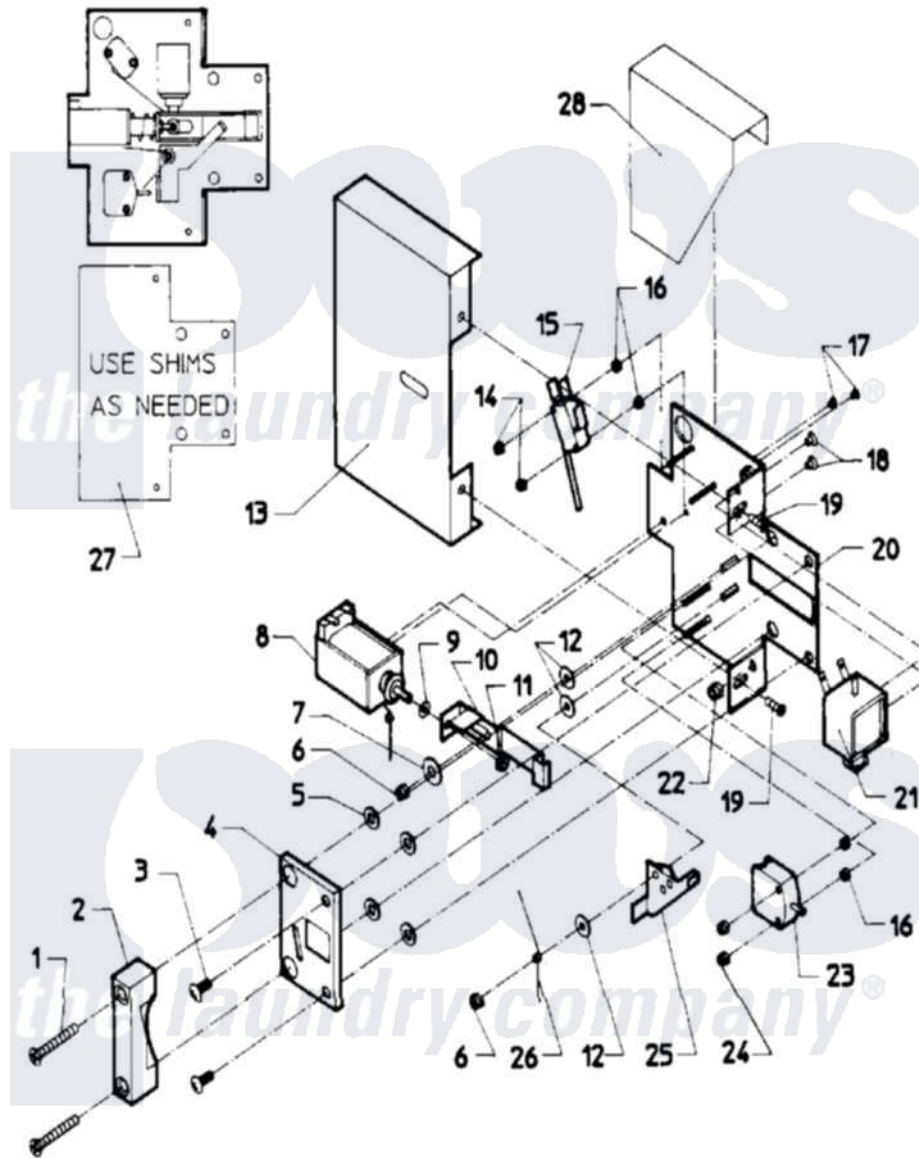

Maytag MAF18MC4AL 03 - DOOR SAFETY INTERLOCK (MAF18MC4Ax)

Maytag Residential Maytag MAF18MC4AL Washer Parts Parts Diagram 03 - DOOR SAFETY INTERLOCK (MAF18MC4Ax)

[Click on the part number to view part](#)

Item	Original Part Number	Replaced By	Status	Part Description
001	24001642			Screw, S.s.
002	24001483		Not Available	CATCH, DOOR LOCK
003	24001323			Screw
004	24001484		Not Available	COVER, DOOR LOCK PLATE
005	24001295			Lockwasher, S.s.
006	24001342	74005230		Nut, Lock
007	24001485			Washer, Shoulder
008	24001101			Solenoid, Door Rel
009	24001358			Washer, Flat
010	24001250			Button, Push
011	24001481	Y707702		Locknut
012	24001480			Washer, Teflon
013	24001487		Not Available	COVER, DOOR LOCK ASSY.
014	24001476			Nut, Fiberlock
015	24001229			Switch, Door Lock
016	24001477		Not Available	SPACER, NYLON (No.6)

017	24001643		Screw, S.s.
018	24001479		Screw, S.s.
019	24001301	67006964	Screw, Glide
020	NLA	Not Available	PLATE, DOOR LOCK
021	24001102		Solenoid, Door Lck
022	24001305		Nut, Fiberlock
023	24001255		Switch, Door Handle
024	24001736	24001425	Nut, Fiberlock, Pltd
025	24001230		Lever, Door Lock
026	24001293		Spring, Torsion
027	24001559		Shim, Door Lock
028	24001488	Not Available	SHIELD, SPLASH (DOOR LOCK)
"	24001640		Door Lock Complete