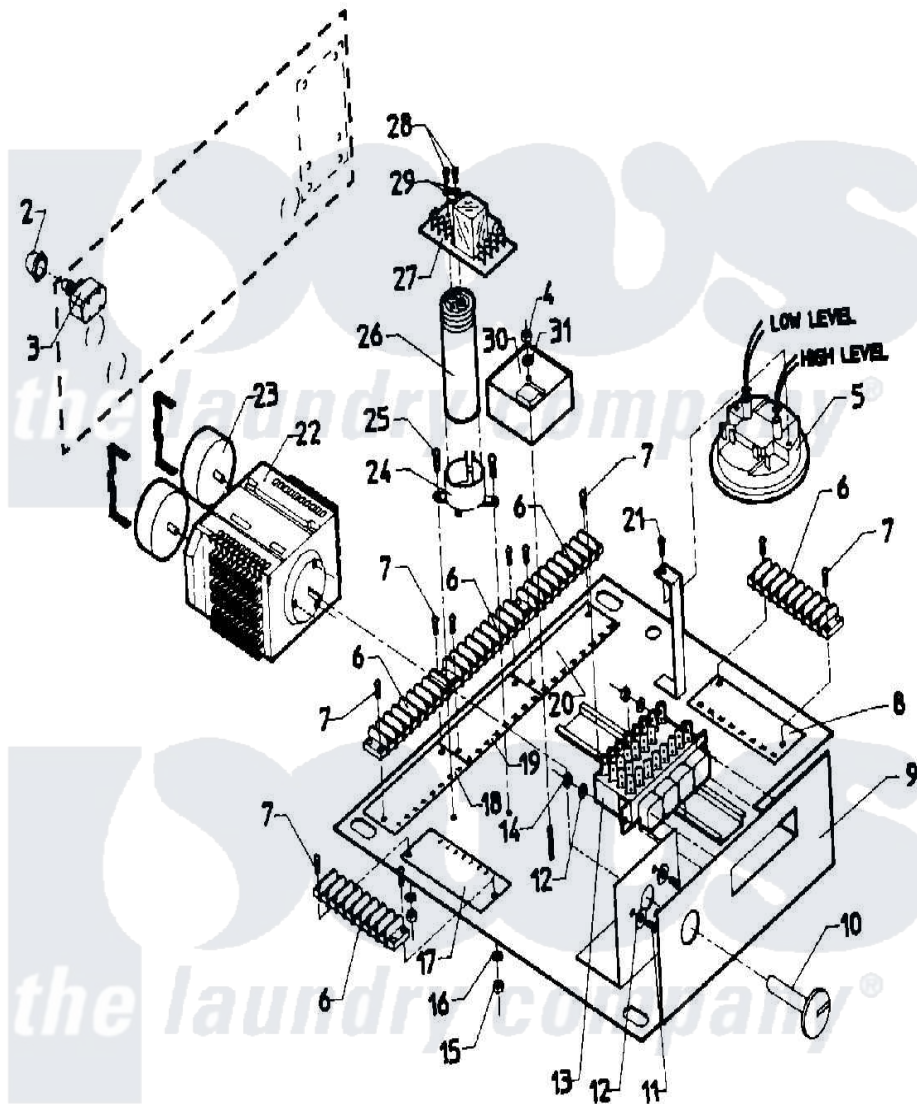

# Maytag MAF18MC4AL 04 - CONTROL MODULE (MAF18MC4Ax)

Maytag Residential Maytag MAF18MC4AL Washer Parts Parts Diagram 04 - CONTROL MODULE (MAF18MC4Ax)  
 Click on the part number to view part

Item	Original Part Number	Replaced By	Status	Part Description
001	24001104		Not Available	CONTACTOR, AUX. ADDER
"	<a href="#">24001737</a>			Relay
"	<a href="#">24001738</a>			Relay
002	24001744		Not Available	BOOT, PUSH BUTTON
003	<a href="#">24001254</a>			Switch, Momentary
004	24001419	<a href="#">W10139757</a>		Nut
005	24001223		Not Available	SWITCH, DUAL LEVEL
006	24001412		Not Available	STRIP, TERMINAL
007	24001414	<a href="#">4450038</a>		Screw
008	24001030		Not Available	DECAL,INSUL.TERM STIRP (33-40)
009	W10124350		Not Available	PART NUMBER NOT AVAILABLE
010	W10124350		Not Available	PART NUMBER NOT AVAILABLE
011	<a href="#">24001357</a>			Screw, Stainless Steel
012	<a href="#">24001358</a>			Washer, Flat

013	NLA		Not Available	SWITCH, CYCLE SELECTOR
014	NLA		Not Available	NUT, FIBERLOCK
015	24001417	<a href="#">7103P070-60</a>		Nut, Top Pilot
016	<a href="#">24001415</a>			Washer, S.s.
017	NLA		Not Available	DECAL,INSUL. TERM STRIP (1-8)
018	NLA		Not Available	DECAL,INSUL. TERM STRIP (9-16)
019	NLA		Not Available	DECAL,INSUL. TERM STRIP (17-24)
020	NLA		Not Available	DECAL,INSUL. TERM STRIP (25-32)
021	24001411	<a href="#">313806</a>		Screw
022	<a href="#">24001178</a>			Kit, Timer Cycle
023	<a href="#">24001577</a>			Motor, Timer
024	W10124350		Not Available	PART NUMBER NOT AVAILABLE
025	24001578	<a href="#">3196170</a>		Screw
026	<a href="#">24001247</a>			Capacitor, Door Lock
027	24001248		Not Available	PC BOARD, DOOR UNLOCK (110V)
"	<a href="#">24001742</a>			Board, P.C.
028	<a href="#">24001580</a>			Screw, S.s.
029	<a href="#">24001579</a>			Washer, S.s.
030	<a href="#">24001176</a>			Kit, Timer Delay
031	<a href="#">24001295</a>			Lockwasher, S.s.