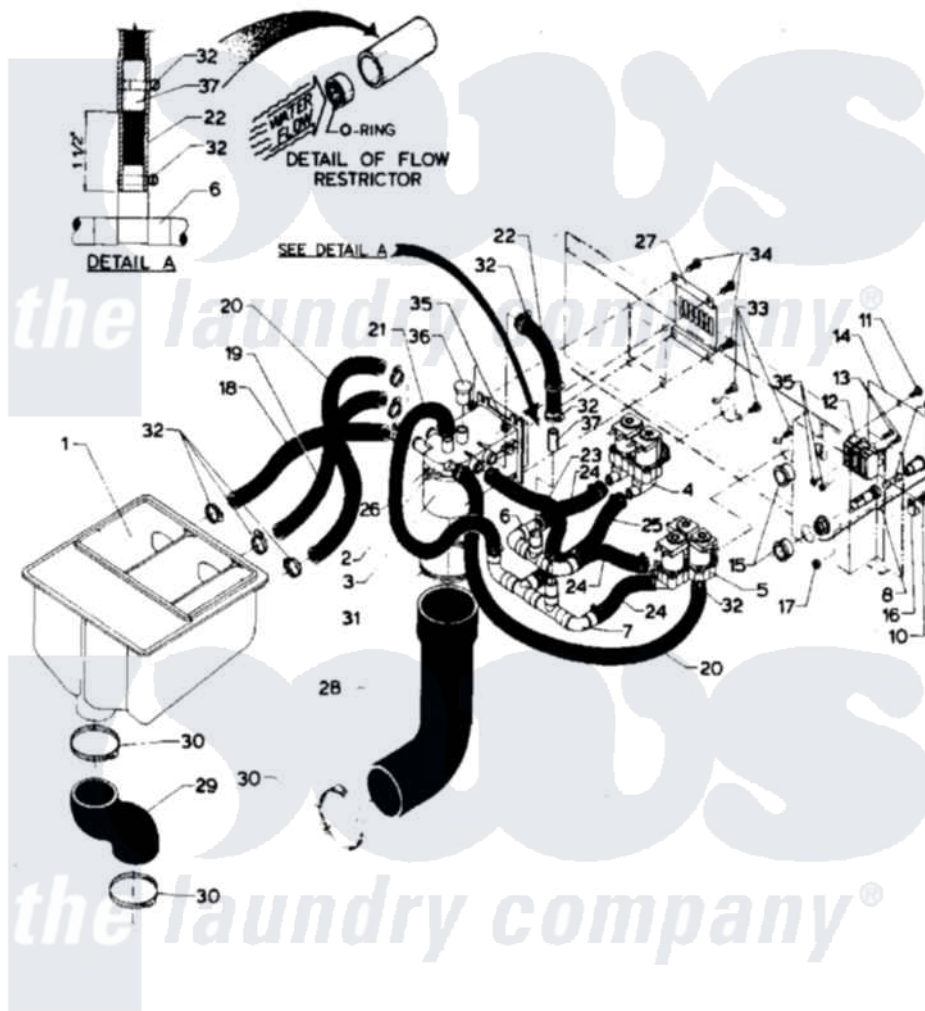

Maytag MAF18MC4AL 06 - SOAP DISPENSER (MAF18MC4Ax)

Maytag Residential Maytag MAF18MC4AL Washer Parts Parts Diagram 06 - SOAP DISPENSER (MAF18MC4Ax)
 Click on the part number to view part

Item	Original Part Number	Replaced By	Status	Part Description
001	24001627		Not Available	DISPENSER, SUPPLY (COIN)
002	24001031			Breaker, Vac.
003	24001032			Breaker, Vac.
004	24001117			Valve
005	24001118			Valve
006	24001765		Not Available	MANIFOLD, SUPPLY
007	24001766		Not Available	MANIFOLD, FILL
008	24001433			Holder, Fuse
009	24001225			Fuse, Control
010	24001432	W10068250		Screw
011	24001301	67006964		Screw, Glide
012	24001629		Not Available	BLOCK, INPUT POWER (3 WIRE)
013	24001430			Screw, S.s
014	24001429		Not Available	COVER, JUNCTION BOX
015	24001436	8008P014-60		Grommet, Nylon
016	24001434		Not Available	CONNECTOR, GROUND

017	24001342	74005230	Nut, Lock
018	24001767	Not Available	HOSE
019	24001768	Not Available	HOSE
020	24001769	Not Available	HOSE
021	24001770	Not Available	HOSE
022	24001771	Not Available	HOSE
023	24001772	Not Available	HOSE
024	24001773	Not Available	HOSE
025	NLA	Not Available	HOSE
026	24001432	W10068250	Screw
027	24001426		Cover, Vacuum Breaker
028	24001552		Hose, Vacuum Breaker
029	24001442		Hose, Soap Dispenser
030	24001353	696392	Hose Clamp
031	24001282	Not Available	CLAMP, HOSE (No.48)
032	24001423	489503	Clamp
033	24001357		Screw, Stainless Steel
034	24001414	4450038	Screw
035	24001425		Nut, Fiberlock, Pltd
036	24001424	Not Available	CAP, PLUG (YELLOW)
037	24001775	Not Available	FLOW RESTRICTOR ASSY.