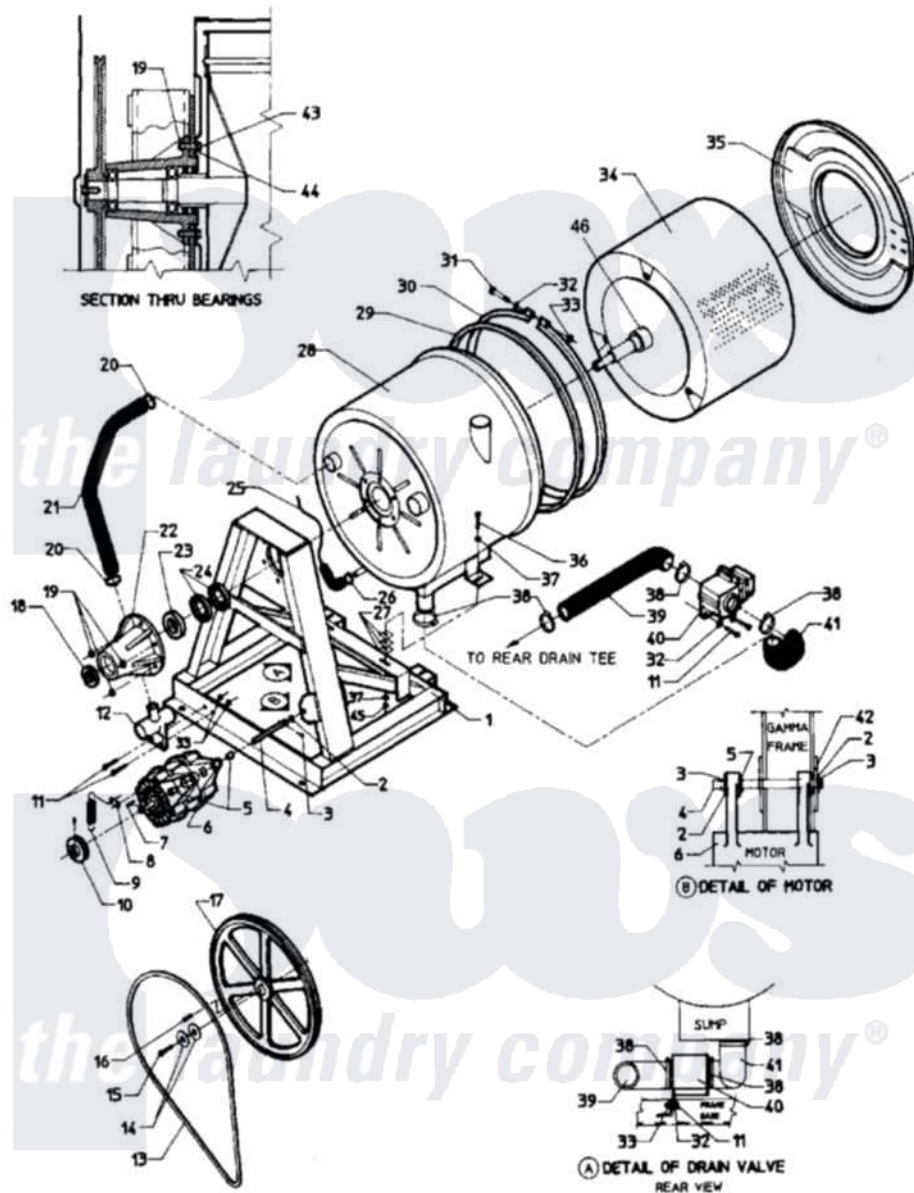

Maytag MAF18MC4AL 08 - SUB ASSEMBLY (MAF18MC4Ax)

Maytag Residential Maytag MAF18MC4AL Washer Parts Parts Diagram 08 - SUB ASSEMBLY (MAF18MC4Ax)
 Click on the part number to view part

Item	Original Part Number	Replaced By	Status	Part Description
001	24001369		Not Available	KIT ASSY., FRAME (2 SPEED)
002	24001511			Washer, Hardened
003	24001512		Not Available	PIN, COTTER PLTD. (1/8X1 1/2)
004	24001647		Not Available	ROD, MOTOR SUPPORT
005	24001021			Bushing, Motor
006	24001018			Bearing, 6204-2RS
"	24001078			Motor, 2SP
007	24001648		Not Available	KEY (MOTOR 3/16" X 1 1/2")
008	24001651		Not Available	CLIP, MOTOR SPRING
009	24001650		Not Available	SPRING (BELT TENSION)
010	24001086			Pulley, Motor
011	24001502	8204624		Bolt
012	24001826		Not Available	(B)CONNECTION, TEE-DRAIN
013	24001093			Belt, V

014	24001501		Washer, Stainless Steel
015	Y24001500		Screw, S.s.
016	24001499	Not Available	KEY (3/8`` X 1 1/4``)
017	24001085		Pulley, Basket
018	24001015		Bearing
019	24001515		Nut, Fiberlock Pltd.
020	24001283	Not Available	CLAMP, HOSE (No.28)
021	24001662		Hose, Overflow
022	24001258		Kit, Trunion
023	24001014		Bearing
024	24001019		Seal, Shaft
025	24001661	Not Available	HOSE, AIR DOME
026	24001438	285655	Clamp, Hose
027	24001803	Not Available	SHIM, SHELL
028	24001375	Not Available	KIT, SHIELD RETRO
029	24001184		Gasket Kit
030	24001388	Not Available	KIT, BAND SHELL
031	24001215		Kit, Band Fastener
032	24001215		Kit, Band Fastener
033	24001215		Kit, Band Fastener
034	24001266	Not Available	BASKET (18-2 SPEED)
035	24001384	Not Available	KIT, FRONT SHELL
036	24001657		Bolt
037	24001516		Washer, Flat Pltd.
038	24001353	696392	Hose Clamp
039	24001660		Hose, Drain
040	24001116		Valve, Drain
041	24001565		Hose, Drain
042	24001805	Not Available	TRIM, FRONT PANEL
043	24001659		Bolt
044	24001808		Washer, S.s.
"	24001810		Washer, Flat
045	24001515		Nut, Fiberlock Pltd.
046	24001130	Not Available	SLEEVE, SFT (2SP)