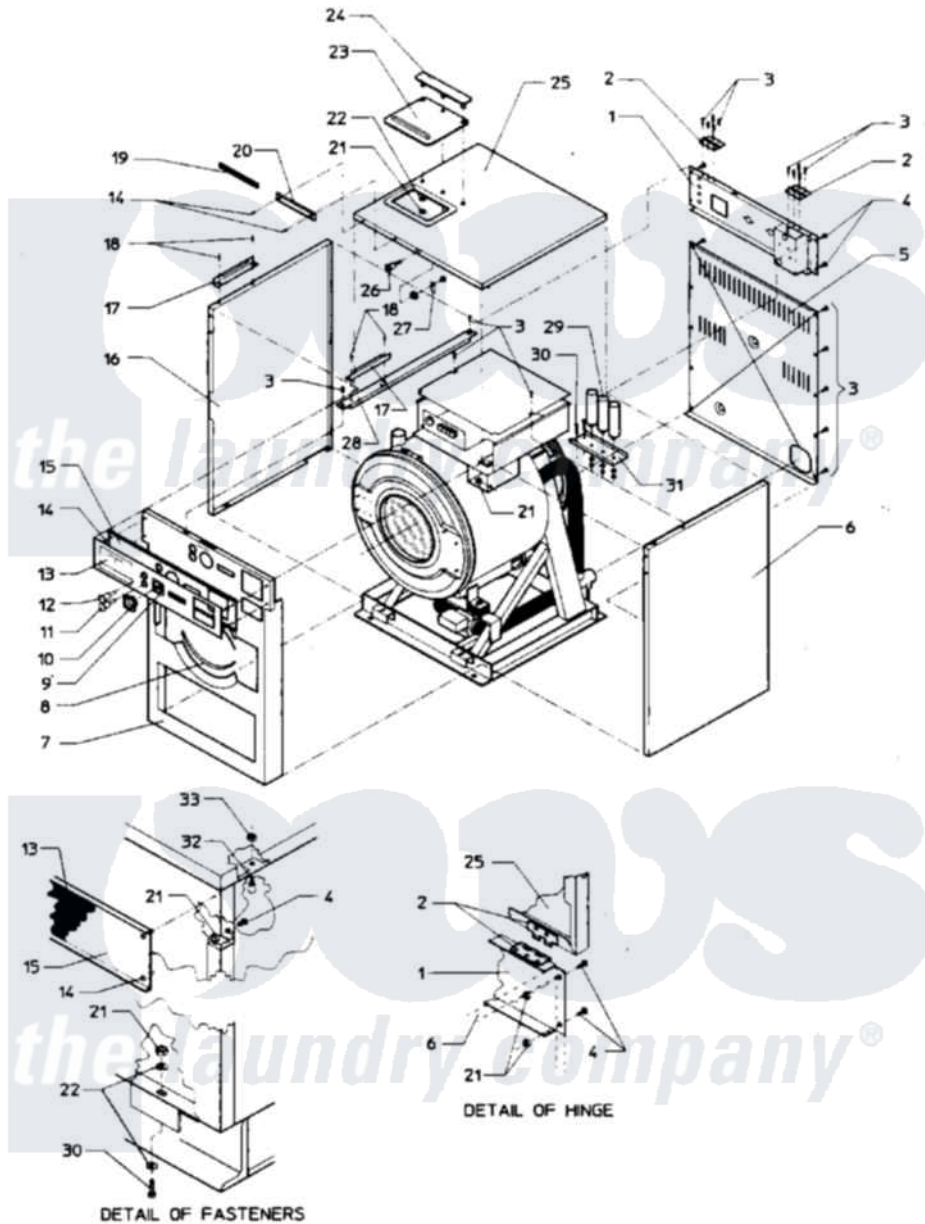

Maytag MAF18MC4AS 01 - FINAL ASSEMBLY (MAF18MC4Ax)

Maytag Residential Maytag MAF18MC4AS Washer Parts Parts Diagram 01 - FINAL ASSEMBLY (MAF18MC4Ax)
 Click on the part number to view part

Item	Original Part Number	Replaced By	Status	Part Description
001	24001169			Panel Kit, Valve
002	24001676		Not Available	HINGE, TOP COVER (NOTE: 18003069 AFTER SERIAL
"	Y24001300			Hinge
003	24001301	67006964		Screw, Glide
004	24001323			Screw
005	Y24001400		Not Available	KIT, PANEL (REAR)
006	24001162		Not Available	PANEL KIT, SIDE (RT.)18 (AS VIEWED FROM FRONT)
007	24001677		Not Available	PANEL ASSY. (INR. FRNT.)
008	24001550	24001532		Trim- Pane
009	24001679		Not Available	DECAL, CYCLE INDICATOR
010	24001680			GLASS, TIMER
011	24001681		Not Available	LIGHT, INDICATOR (RED 110V)
012	24001682		Not Available	LIGHT, INDOCATOR (AMBER 110V)
013	24001683		Not Available	DECAL, MAYTAG

014	24001533		Rivet, Pop S.s.
015	24002036		Decal, Control Panel
"	NLA	Not Available	PANEL, CONTROL
016	24001155	Not Available	(AS VIEWED FROM THE FRONT)
"	NLA	Not Available	PANEL KIT, SIDE (LT.)18
017	24001539	Not Available	BRACKET, SOAP DISPENSER
018	24001540	Not Available	RIVET, BLIND S.S. (1/8 X 5/16)
019	W10124350	Not Available	PART NUMBER NOT AVAILABLE
020	24001671	Not Available	NAMEPLATE
021	24001510	W10139757	Nut
022	24001295		Lockwasher, S.s.
023	24001219	Not Available	COVER, SOAP DISPENSER
024	24001542		Clamp, Soap Dispenser
025	24001168		KIT ASSY., TOP COVER
026	24001220		Lock, Top Cover
027	24001221		Latch, Top Cover
028	24001695	Not Available	BRACE, TOP
029	24001236		Capacitor
030	24001303		Screw
031	24001692	Not Available	BRACKET, CAPACITOR
032	24001305		Nut, Fiberlock
033	24001425		Nut, Fiberlock, Pltd
034	W10124350	Not Available	PART NUMBER NOT AVAILABLE