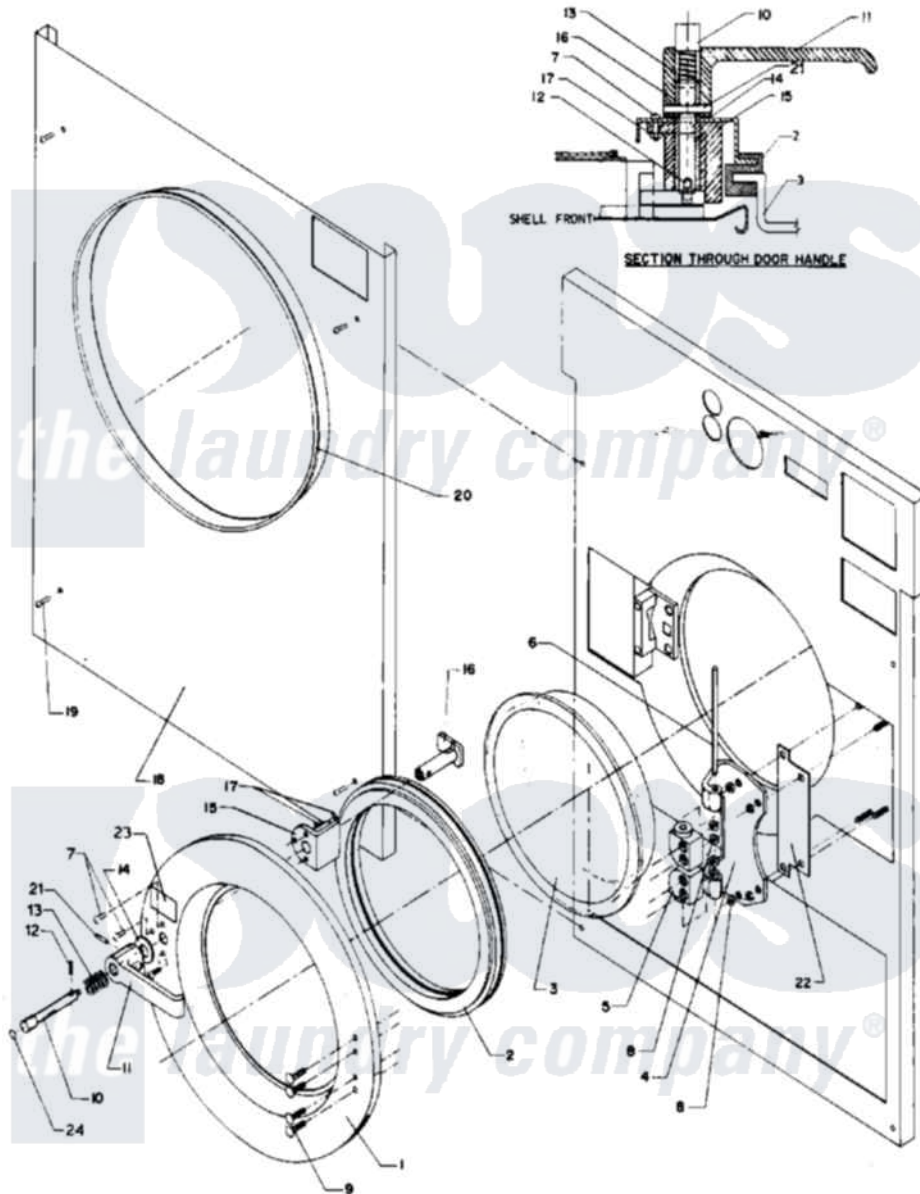

Maytag MAF18MC4AS 02 - DOOR & RELATED PARTS (MAF18MC4Ax)

Maytag Residential Maytag MAF18MC4AS Washer Parts Diagram 02 - DOOR & RELATED PARTS (MAF18MC4Ax)

[Click on the part number to view part](#)

Item	Original Part Number	Replaced By	Status	Part Description
001	24001638			Door Assembly
"	NLA		Not Available	DOOR
002	24001075			Gasket, Door
003	24001098		Not Available	GLASS, DOOR
004	24001333			Hinge, Door
005	24001334			Mount, Door
006	W10124350		Not Available	PART NUMBER NOT AVAILABLE
007	24001341	3400814		Screw
008	24001305			Nut, Fiberlock
009	24001467			Screw, S.s.
010	24001103			Rod, Push Button
011	24001336			Handle, Door
012	24001721			Pin, Spring
013	24001338			Spring, Door Lock
014	24001310	Y015627		Screw- Hex

015	24001340		Not Available	SPACER, DOOR HANDLE
016	24001343			Arm, Latch
017	24001342	74005230		Nut, Lock
018	24001133		Not Available	KIT, PNL, FRT COIN (STLS.)
"	24001728		Not Available	OUTER PANEL KIT (COIN ALM)
"	NLA		Not Available	KIT, OTR. PNL COIN (SS COR)
019	24001474	3400086		Screw, 10-32 X 3/8
020	24001722		Not Available	TRIM, OUTER FRONT PANEL
021	24001827	24001721		Pin, Spring
022	24001466			Shim, Hinge
023	24001462		Not Available	DECAL, PUSH BUTTON RED
024	24001407		Not Available	DECAL, RED DOT