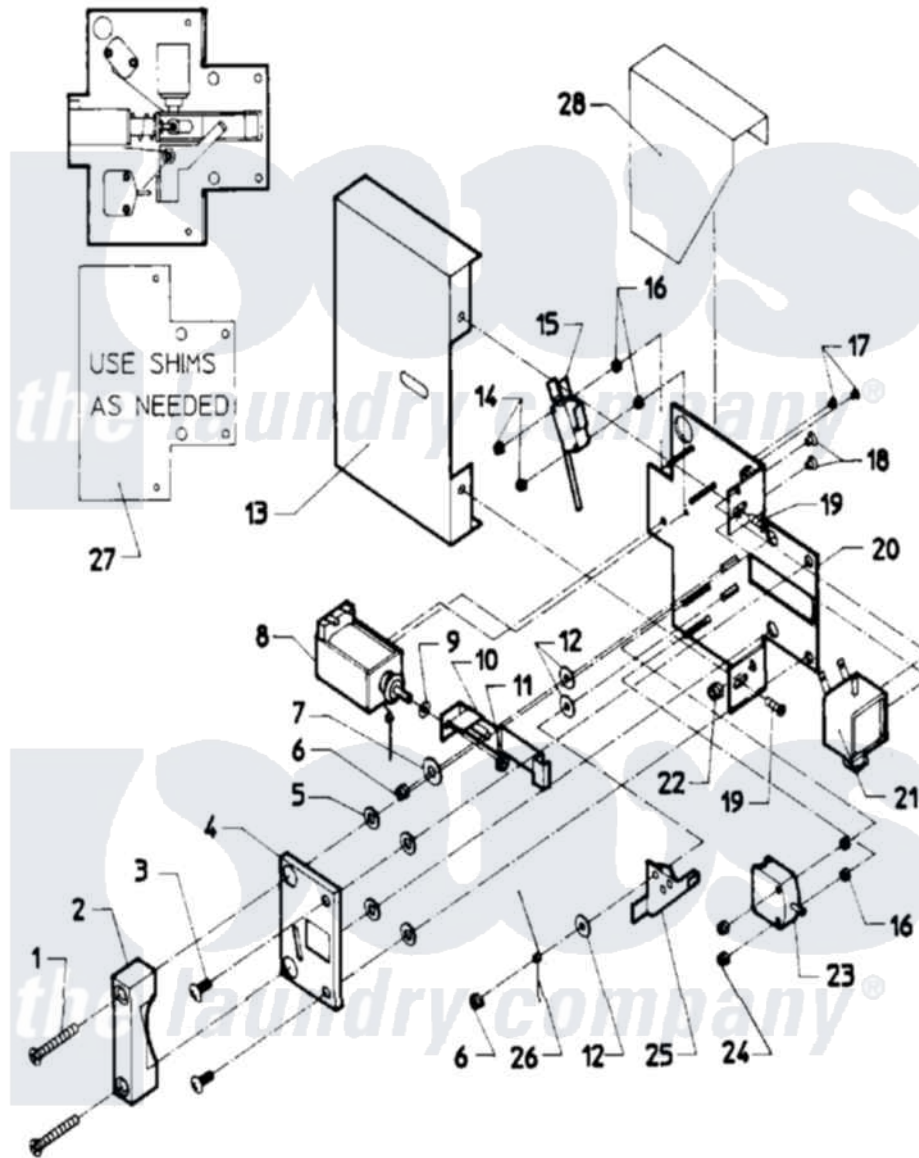

Maytag MAF18MC4AS 03 - DOOR SAFETY INTERLOCK (MAF18MC4Ax)

Maytag Residential Maytag MAF18MC4AS Washer Parts Diagram 03 - DOOR SAFETY INTERLOCK (MAF18MC4Ax)

[Click on the part number to view part](#)

Item	Original Part Number	Replaced By	Status	Part Description
001	24001642			Screw, S.s.
002	24001483		Not Available	CATCH, DOOR LOCK
003	24001323			Screw
004	24001484		Not Available	COVER, DOOR LOCK PLATE
005	24001295			Lockwasher, S.s.
006	24001342	74005230		Nut, Lock
007	24001485			Washer, Shoulder
008	24001101			Solenoid, Door Rel
009	24001358			Washer, Flat
010	24001250			Button, Push
011	24001481	Y707702		Locknut
012	24001480			Washer, Teflon
013	24001487		Not Available	COVER, DOOR LOCK ASSY.
014	24001476			Nut, Fiberlock
015	24001229			Switch, Door Lock
016	24001477		Not Available	SPACER, NYLON (No.6)

017	24001643		Screw, S.s.
018	24001479		Screw, S.s.
019	24001301	67006964	Screw, Glide
020	NLA	Not Available	PLATE, DOOR LOCK
021	24001102		Solenoid, Door Lck
022	24001305		Nut, Fiberlock
023	24001255		Switch, Door Handle
024	24001736	24001425	Nut, Fiberlock, Pltd
025	24001230		Lever, Door Lock
026	24001293		Spring, Torsion
027	24001559		Shim, Door Lock
028	24001488	Not Available	SHIELD, SPLASH (DOOR LOCK)
"	24001640		Door Lock Complete