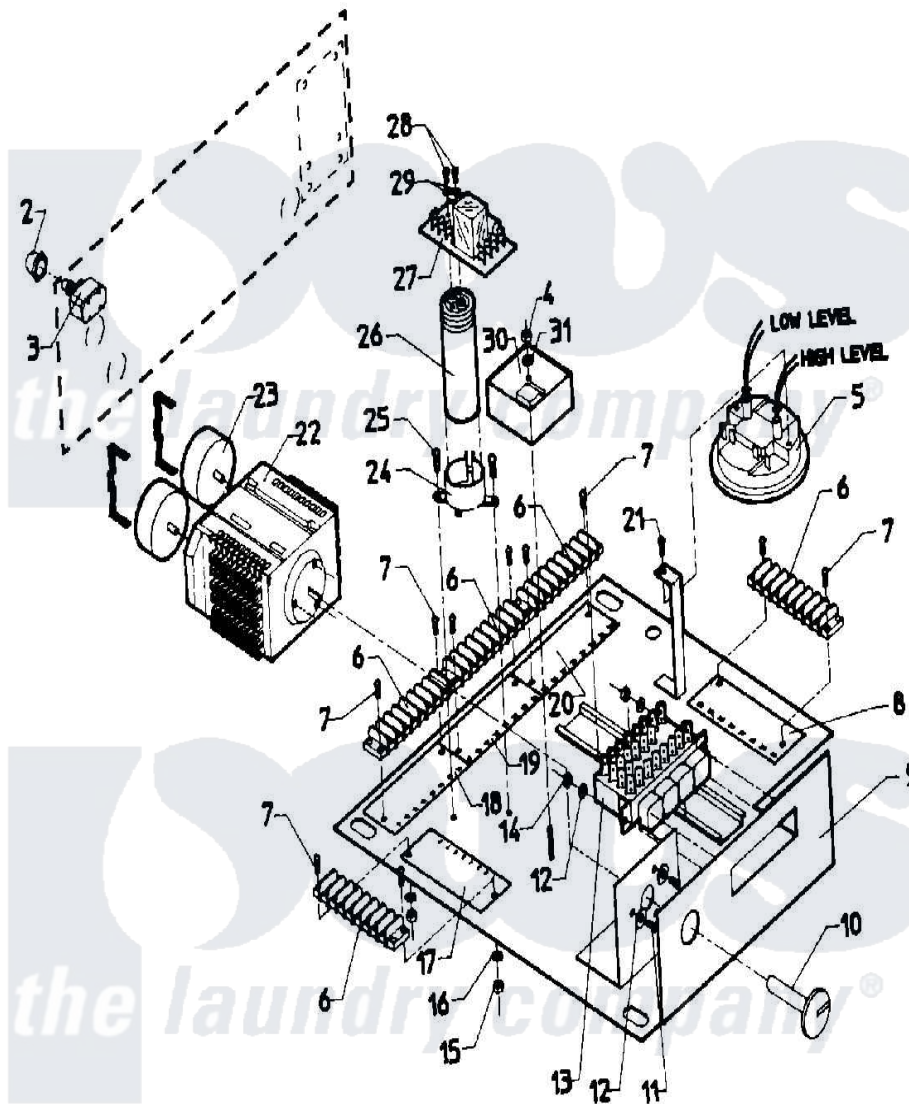

Maytag MAF18MC4AS 04 - CONTROL MODULE (MAF18MC4Ax)

Maytag Residential Maytag MAF18MC4AS Washer Parts Parts Diagram 04 - CONTROL MODULE (MAF18MC4Ax)
 Click on the part number to view part

Item	Original Part Number	Replaced By	Status	Part Description
001	24001104		Not Available	CONTACTOR, AUX. ADDER
"	24001737			Relay
"	24001738			Relay
002	24001744		Not Available	BOOT, PUSH BUTTON
003	24001254			Switch, Momentary
004	24001419	W10139757		Nut
005	24001223		Not Available	SWITCH, DUAL LEVEL
006	24001412		Not Available	STRIP, TERMINAL
007	24001414	4450038		Screw
008	24001030		Not Available	DECAL,INSUL.TERM STIRP (33-40)
009	W10124350		Not Available	PART NUMBER NOT AVAILABLE
010	W10124350		Not Available	PART NUMBER NOT AVAILABLE
011	24001357			Screw, Stainless Steel
012	24001358			Washer, Flat

013	NLA		Not Available	SWITCH, CYCLE SELECTOR
014	NLA		Not Available	NUT, FIBERLOCK
015	24001417	7103P070-60		Nut, Top Pilot
016	24001415			Washer, S.s.
017	NLA		Not Available	DECAL,INSUL. TERM STRIP (1-8)
018	NLA		Not Available	DECAL,INSUL. TERM STRIP (9-16)
019	NLA		Not Available	DECAL,INSUL. TERM STRIP (17-24)
020	NLA		Not Available	DECAL,INSUL. TERM STRIP (25-32)
021	24001411	313806		Screw
022	24001178			Kit, Timer Cycle
023	24001577			Motor, Timer
024	W10124350		Not Available	PART NUMBER NOT AVAILABLE
025	24001578	3196170		Screw
026	24001247			Capacitor, Door Lock
027	24001248		Not Available	PC BOARD, DOOR UNLOCK (110V)
"	24001742			Board, P.C.
028	24001580			Screw, S.s.
029	24001579			Washer, S.s.
030	24001176			Kit, Timer Delay
031	24001295			Lockwasher, S.s.