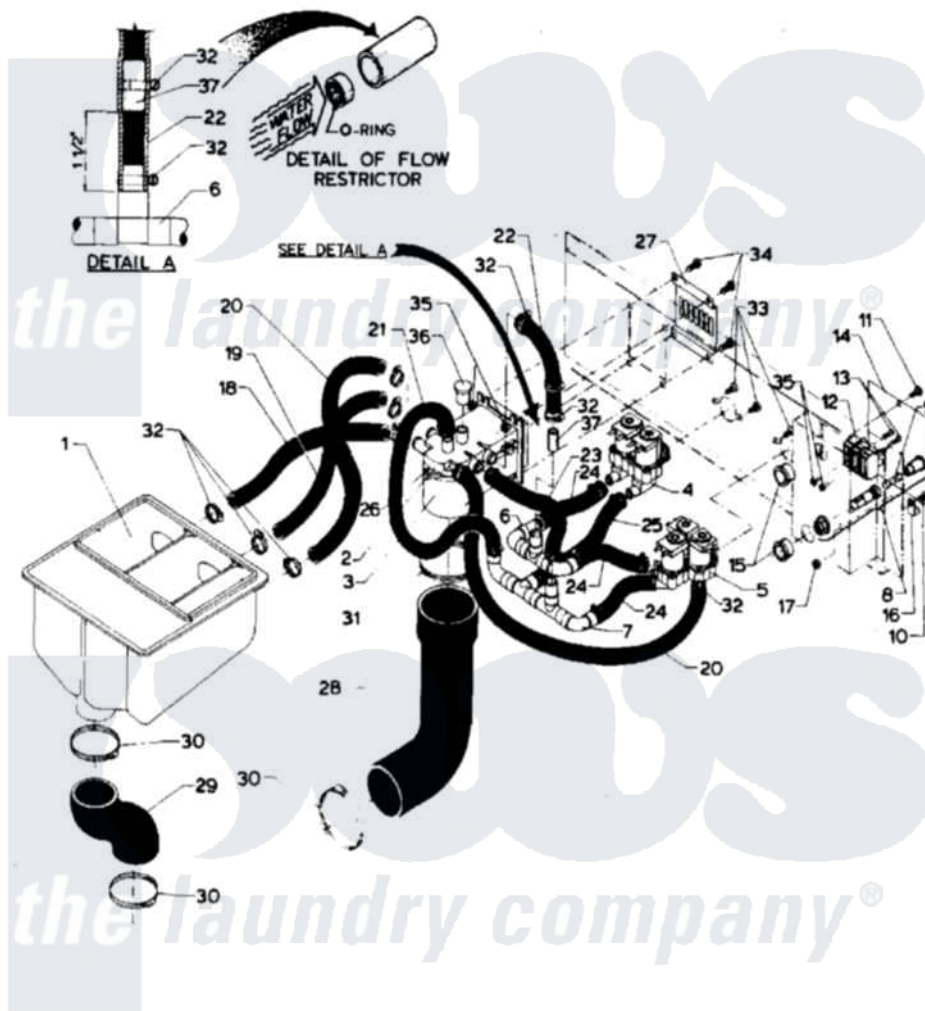

Maytag MAF18MC4AS 06 - SOAP DISPENSER (MAF18MC4Ax)

Maytag Residential Maytag MAF18MC4AS Washer Parts Parts Diagram 06 - SOAP DISPENSER (MAF18MC4Ax)
 Click on the part number to view part

Item	Original Part Number	Replaced By	Status	Part Description
001	24001627		Not Available	DISPENSER, SUPPLY (COIN)
002	24001031			Breaker, Vac.
003	24001032			Breaker, Vac.
004	24001117			Valve
005	24001118			Valve
006	24001765		Not Available	MANIFOLD, SUPPLY
007	24001766		Not Available	MANIFOLD, FILL
008	24001433			Holder, Fuse
009	24001225			Fuse, Control
010	24001432	W10068250		Screw
011	24001301	67006964		Screw, Glide
012	24001629		Not Available	BLOCK, INPUT POWER (3 WIRE)
013	24001430			Screw, S.s
014	24001429		Not Available	COVER, JUNCTION BOX
015	24001436	8008P014-60		Grommet, Nylon
016	24001434		Not Available	CONNECTOR, GROUND

017	24001342	74005230	Nut, Lock
018	24001767	Not Available	HOSE
019	24001768	Not Available	HOSE
020	24001769	Not Available	HOSE
021	24001770	Not Available	HOSE
022	24001771	Not Available	HOSE
023	24001772	Not Available	HOSE
024	24001773	Not Available	HOSE
025	NLA	Not Available	HOSE
026	24001432	W10068250	Screw
027	24001426		Cover, Vacuum Breaker
028	24001552		Hose, Vacuum Breaker
029	24001442		Hose, Soap Dispenser
030	24001353	696392	Hose Clamp
031	24001282	Not Available	CLAMP, HOSE (No.48)
032	24001423	489503	Clamp
033	24001357		Screw, Stainless Steel
034	24001414	4450038	Screw
035	24001425		Nut, Fiberlock, Pltd
036	24001424	Not Available	CAP, PLUG (YELLOW)
037	24001775	Not Available	FLOW RESTRICTOR ASSY.