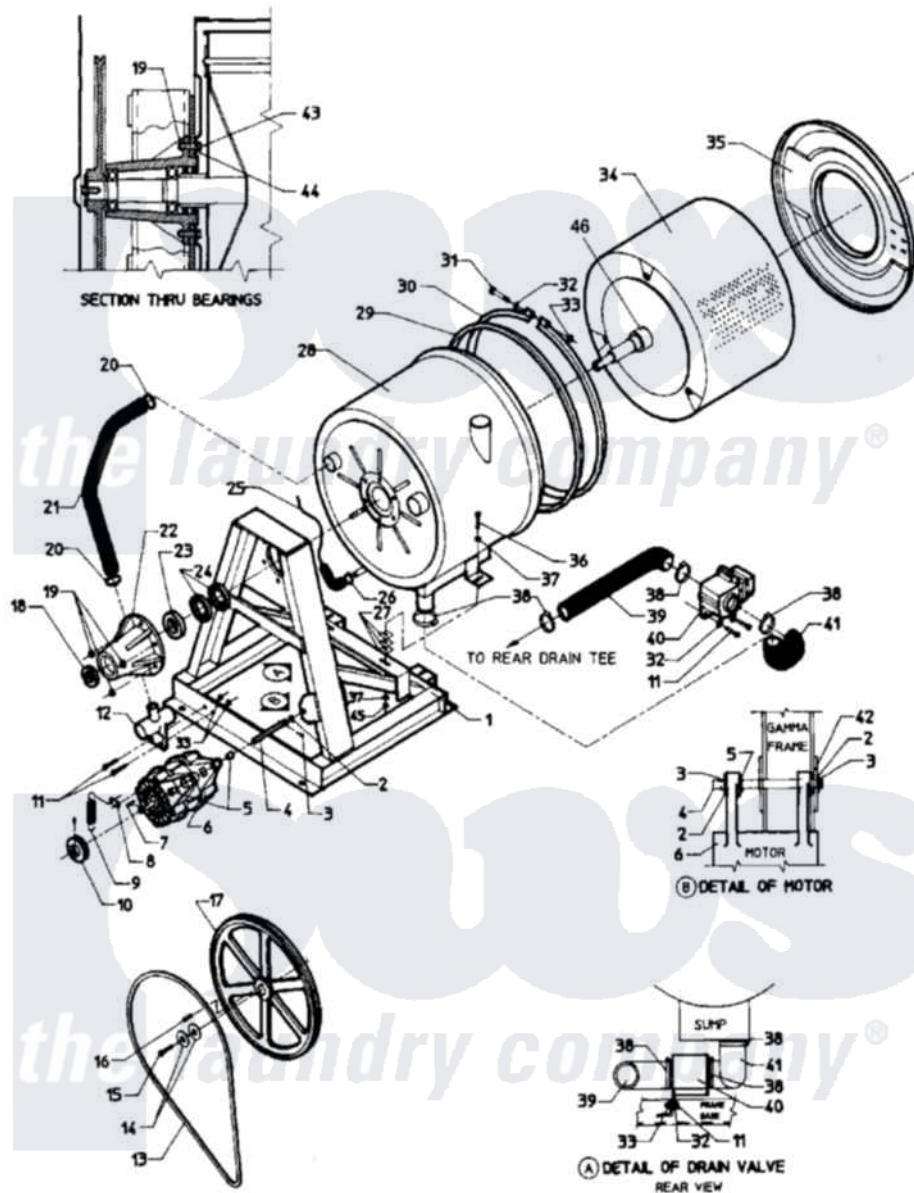

# Maytag MAF18MC4AS 08 - SUB ASSEMBLY (MAF18MC4Ax)

Maytag Residential Maytag MAF18MC4AS Washer Parts Parts Diagram 08 - SUB ASSEMBLY (MAF18MC4Ax)  
 Click on the part number to view part

Item	Original Part Number	Replaced By	Status	Part Description
001	24001369		Not Available	KIT ASSY., FRAME (2 SPEED)
002	<a href="#">24001511</a>			Washer, Hardened
003	24001512		Not Available	PIN, COTTER PLTD. (1/8X1 1/2)
004	24001647		Not Available	ROD, MOTOR SUPPORT
005	<a href="#">24001021</a>			Bushing, Motor
006	<a href="#">24001018</a>			Bearing, 6204-2RS
"	<a href="#">24001078</a>			Motor, 2SP
007	24001648		Not Available	KEY (MOTOR 3/16" X 1 1/2")
008	24001651		Not Available	CLIP, MOTOR SPRING
009	24001650		Not Available	SPRING (BELT TENSION)
010	<a href="#">24001086</a>			Pulley, Motor
011	24001502	<a href="#">8204624</a>		Bolt
012	24001826		Not Available	(B)CONNECTION, TEE-DRAIN
013	<a href="#">24001093</a>			Belt, V