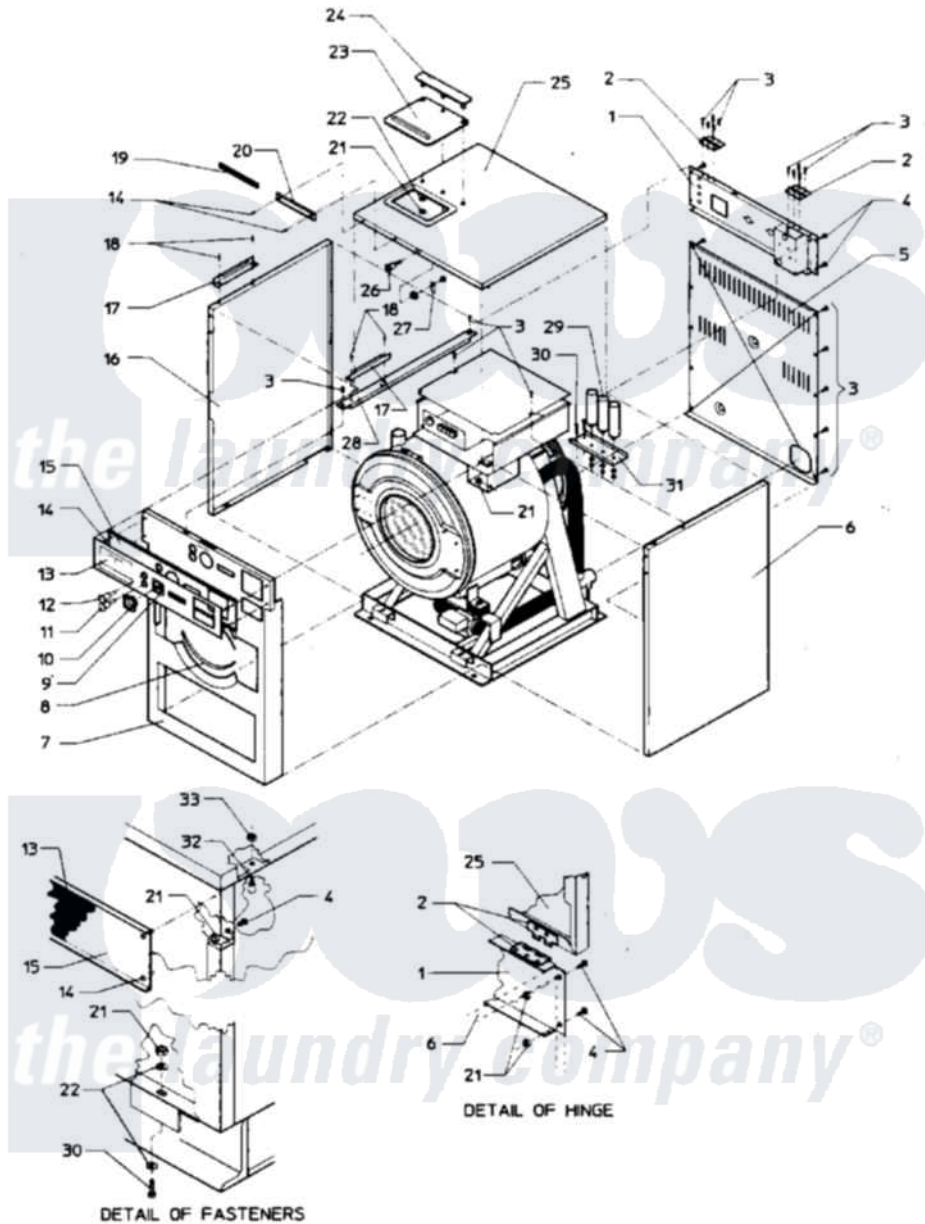

Maytag MAF18MC4AW 01 - FINAL ASSEMBLY (MAF18MC4Ax)

Maytag Residential Maytag MAF18MC4AW Washer Parts Parts Diagram 01 - FINAL ASSEMBLY (MAF18MC4Ax)
 Click on the part number to view part

Item	Original Part Number	Replaced By	Status	Part Description
001	24001169			Panel Kit, Valve
002	24001676		Not Available	HINGE, TOP COVER (NOTE: 18003069 AFTER SERIAL
"	Y24001300			Hinge
003	24001301	67006964		Screw, Glide
004	24001323			Screw
005	Y24001400		Not Available	KIT, PANEL (REAR)
006	24001162		Not Available	PANEL KIT, SIDE (RT.)18 (AS VIEWED FROM FRONT)
007	24001677		Not Available	PANEL ASSY. (INR. FRNT.)
008	24001550	24001532		Trim- Pane
009	24001679		Not Available	DECAL, CYCLE INDICATOR
010	24001680			GLASS, TIMER
011	24001681		Not Available	LIGHT, INDICATOR (RED 110V)
012	24001682		Not Available	LIGHT, INDOCATOR (AMBER 110V)
013	24001683		Not Available	DECAL, MAYTAG

014	24001533		Rivet, Pop S.s.
015	24002036		Decal, Control Panel
"	NLA	Not Available	PANEL, CONTROL
016	24001155	Not Available	(AS VIEWED FROM THE FRONT)
"	NLA	Not Available	PANEL KIT, SIDE (LT.)18
017	24001539	Not Available	BRACKET, SOAP DISPENSER
018	24001540	Not Available	RIVET, BLIND S.S. (1/8 X 5/16)
019	W10124350	Not Available	PART NUMBER NOT AVAILABLE
020	24001671	Not Available	NAMEPLATE
021	24001510	W10139757	Nut
022	24001295		Lockwasher, S.s.
023	24001219	Not Available	COVER, SOAP DISPENSER
024	24001542		Clamp, Soap Dispenser
025	24001168		KIT ASSY., TOP COVER
026	24001220		Lock, Top Cover
027	24001221		Latch, Top Cover
028	24001695	Not Available	BRACE, TOP
029	24001236		Capacitor
030	24001303		Screw
031	24001692	Not Available	BRACKET, CAPACITOR
032	24001305		Nut, Fiberlock
033	24001425		Nut, Fiberlock, Pltd
034	W10124350	Not Available	PART NUMBER NOT AVAILABLE