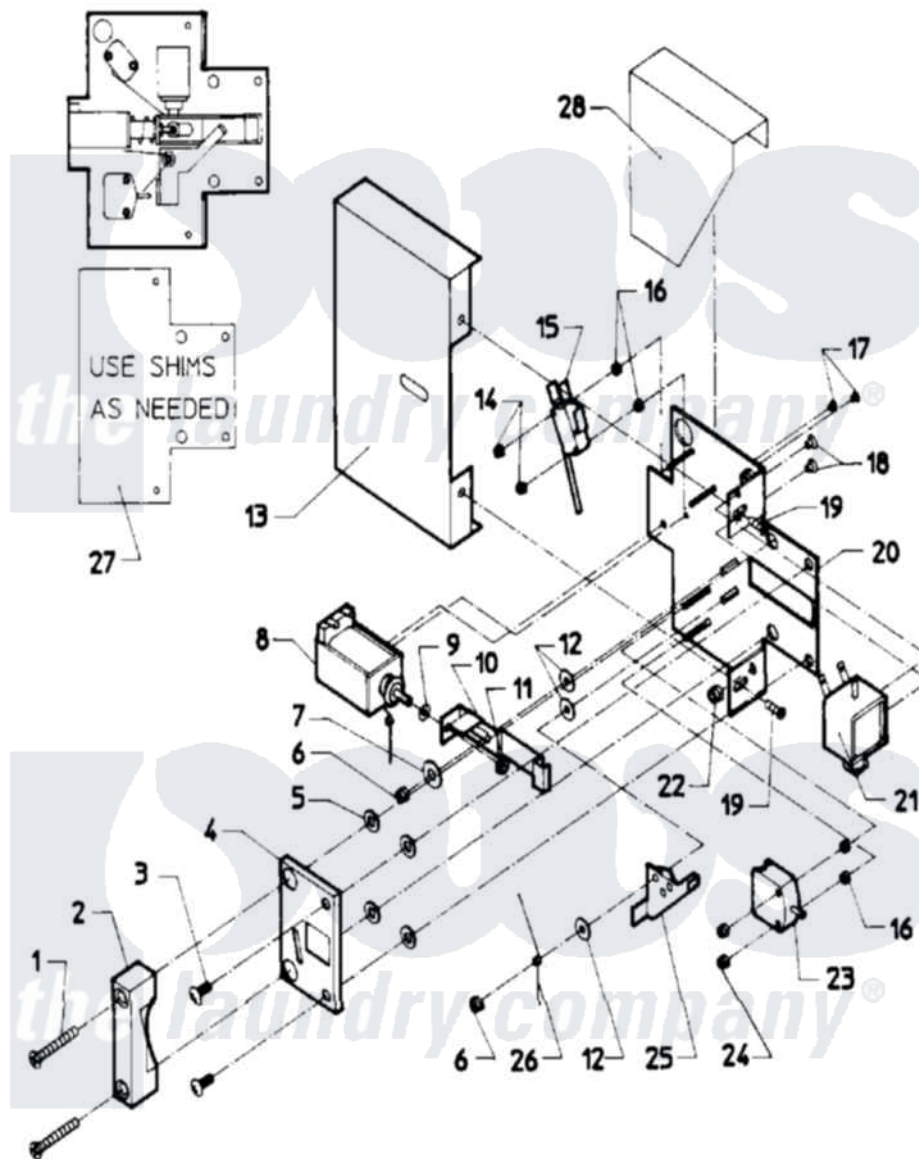

Maytag MAF18MC4AW 03 - DOOR SAFETY INTERLOCK (MAF18MC4Ax)

Maytag [Residential Maytag MAF18MC4AW Washer Parts](#) Parts Diagram 03 - DOOR SAFETY INTERLOCK (MAF18MC4Ax)

[Click on the part number to view part](#)

Item	Original Part Number	Replaced By	Status	Part Description
001	24001642			Screw, S.s.
002	24001483		Not Available	CATCH, DOOR LOCK
003	24001323			Screw
004	24001484		Not Available	COVER, DOOR LOCK PLATE
005	24001295			Lockwasher, S.s.
006	24001342	74005230		Nut, Lock
007	24001485			Washer, Shoulder
008	24001101			Solenoid, Door Rel
009	24001358			Washer, Flat
010	24001250			Button, Push
011	24001481	Y707702		Locknut
012	24001480			Washer, Teflon
013	24001487		Not Available	COVER, DOOR LOCK ASSY.
014	24001476			Nut, Fiberlock
015	24001229			Switch, Door Lock
016	24001477		Not Available	SPACER, NYLON (No.6)

017	24001643		Screw, S.s.
018	24001479		Screw, S.s.
019	24001301	67006964	Screw, Glide
020	NLA	Not Available	PLATE, DOOR LOCK
021	24001102		Solenoid, Door Lck
022	24001305		Nut, Fiberlock
023	24001255		Switch, Door Handle
024	24001736	24001425	Nut, Fiberlock, Pltd
025	24001230		Lever, Door Lock
026	24001293		Spring, Torsion
027	24001559		Shim, Door Lock
028	24001488	Not Available	SHIELD, SPLASH (DOOR LOCK)
"	24001640		Door Lock Complete