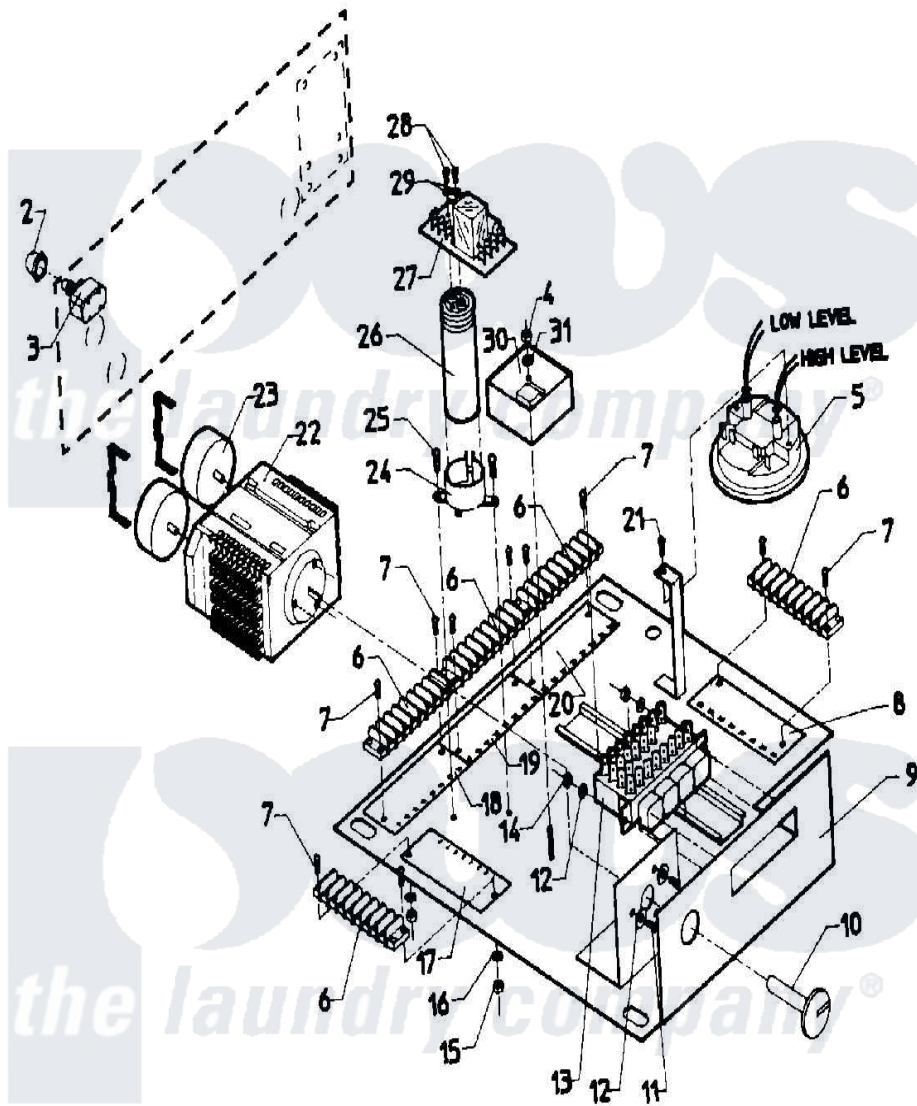

Maytag MAF18MC4AW 04 - CONTROL MODULE (MAF18MC4Ax)

Maytag Residential Maytag MAF18MC4AW Washer Parts Parts Diagram 04 - CONTROL MODULE (MAF18MC4Ax)
 Click on the part number to view part

Item	Original Part Number	Replaced By	Status	Part Description
001	24001104		Not Available	CONTACTOR, AUX. ADDER
"	24001737			Relay
"	24001738			Relay
002	24001744		Not Available	BOOT, PUSH BUTTON
003	24001254			Switch, Momentary
004	24001419	W10139757		Nut
005	24001223		Not Available	SWITCH, DUAL LEVEL
006	24001412		Not Available	STRIP, TERMINAL
007	24001414	4450038		Screw
008	24001030		Not Available	DECAL,INSUL.TERM STIRP (33-40)
009	W10124350		Not Available	PART NUMBER NOT AVAILABLE
010	W10124350		Not Available	PART NUMBER NOT AVAILABLE
011	24001357			Screw, Stainless Steel
012	24001358			Washer, Flat

013	NLA		Not Available	SWITCH, CYCLE SELECTOR
014	NLA		Not Available	NUT, FIBERLOCK
015	24001417	7103P070-60		Nut, Top Pilot
016	24001415			Washer, S.s.
017	NLA		Not Available	DECAL,INSUL. TERM STRIP (1-8)
018	NLA		Not Available	DECAL,INSUL. TERM STRIP (9-16)
019	NLA		Not Available	DECAL,INSUL. TERM STRIP (17-24)
020	NLA		Not Available	DECAL,INSUL. TERM STRIP (25-32)
021	24001411	313806		Screw
022	24001178			Kit, Timer Cycle
023	24001577			Motor, Timer
024	W10124350		Not Available	PART NUMBER NOT AVAILABLE
025	24001578	3196170		Screw
026	24001247			Capacitor, Door Lock
027	24001248		Not Available	PC BOARD, DOOR UNLOCK (110V)
"	24001742			Board, P.C.
028	24001580			Screw, S.s.
029	24001579			Washer, S.s.
030	24001176			Kit, Timer Delay
031	24001295			Lockwasher, S.s.