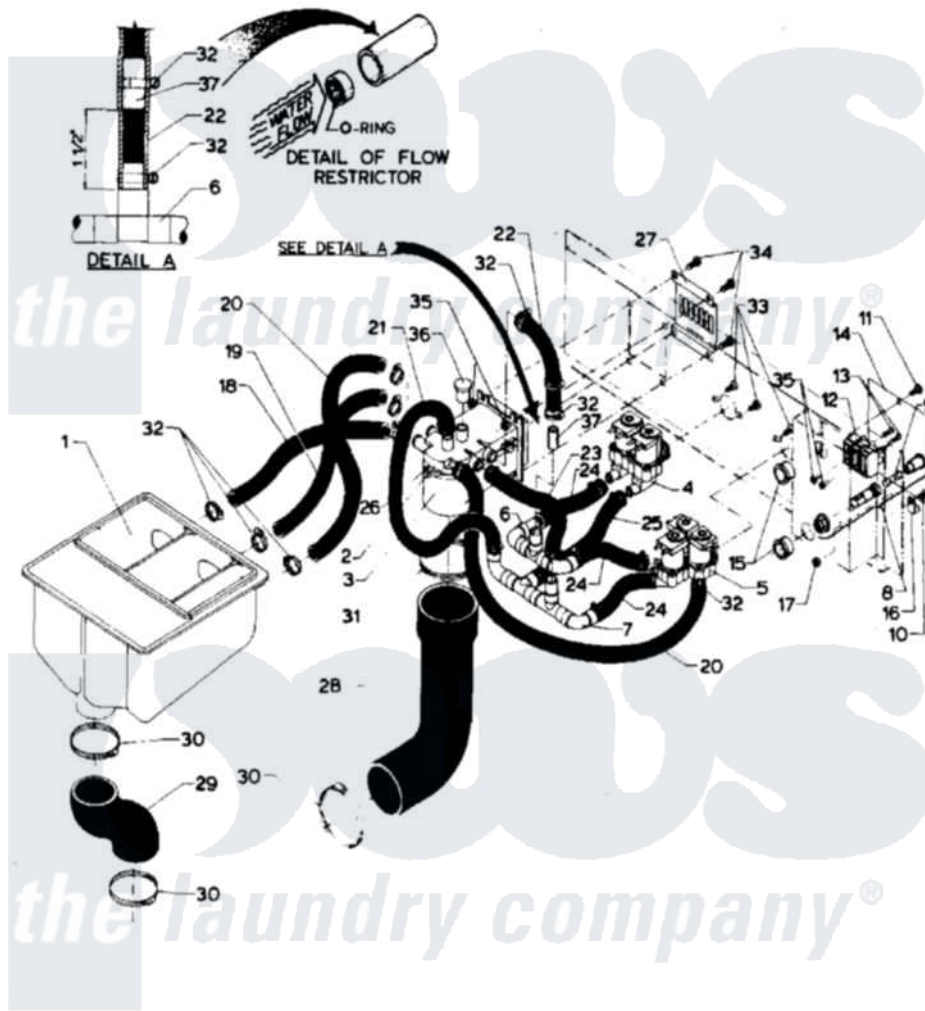

Maytag MAF18MC4AW 06 - SOAP DISPENSER (MAF18MC4Ax)

Maytag [Residential Maytag MAF18MC4AW Washer Parts](#) Parts Diagram 06 - SOAP DISPENSER (MAF18MC4Ax)
 Click on the part number to view part

Item	Original Part Number	Replaced By	Status	Part Description
001	24001627		Not Available	DISPENSER, SUPPLY (COIN)
002	24001031			Breaker, Vac.
003	24001032			Breaker, Vac.
004	24001117			Valve
005	24001118			Valve
006	24001765		Not Available	MANIFOLD, SUPPLY
007	24001766		Not Available	MANIFOLD, FILL
008	24001433			Holder, Fuse
009	24001225			Fuse, Control
010	24001432	W10068250		Screw
011	24001301	67006964		Screw, Glide
012	24001629		Not Available	BLOCK, INPUT POWER (3 WIRE)
013	24001430			Screw, S.s
014	24001429		Not Available	COVER, JUNCTION BOX
015	24001436	8008P014-60		Grommet, Nylon
016	24001434		Not Available	CONNECTOR, GROUND

017	24001342	74005230	Nut, Lock
018	24001767	Not Available	HOSE
019	24001768	Not Available	HOSE
020	24001769	Not Available	HOSE
021	24001770	Not Available	HOSE
022	24001771	Not Available	HOSE
023	24001772	Not Available	HOSE
024	24001773	Not Available	HOSE
025	NLA	Not Available	HOSE
026	24001432	W10068250	Screw
027	24001426		Cover, Vacuum Breaker
028	24001552		Hose, Vacuum Breaker
029	24001442		Hose, Soap Dispenser
030	24001353	696392	Hose Clamp
031	24001282	Not Available	CLAMP, HOSE (No.48)
032	24001423	489503	Clamp
033	24001357		Screw, Stainless Steel
034	24001414	4450038	Screw
035	24001425		Nut, Fiberlock, Pltd
036	24001424	Not Available	CAP, PLUG (YELLOW)
037	24001775	Not Available	FLOW RESTRICTOR ASSY.