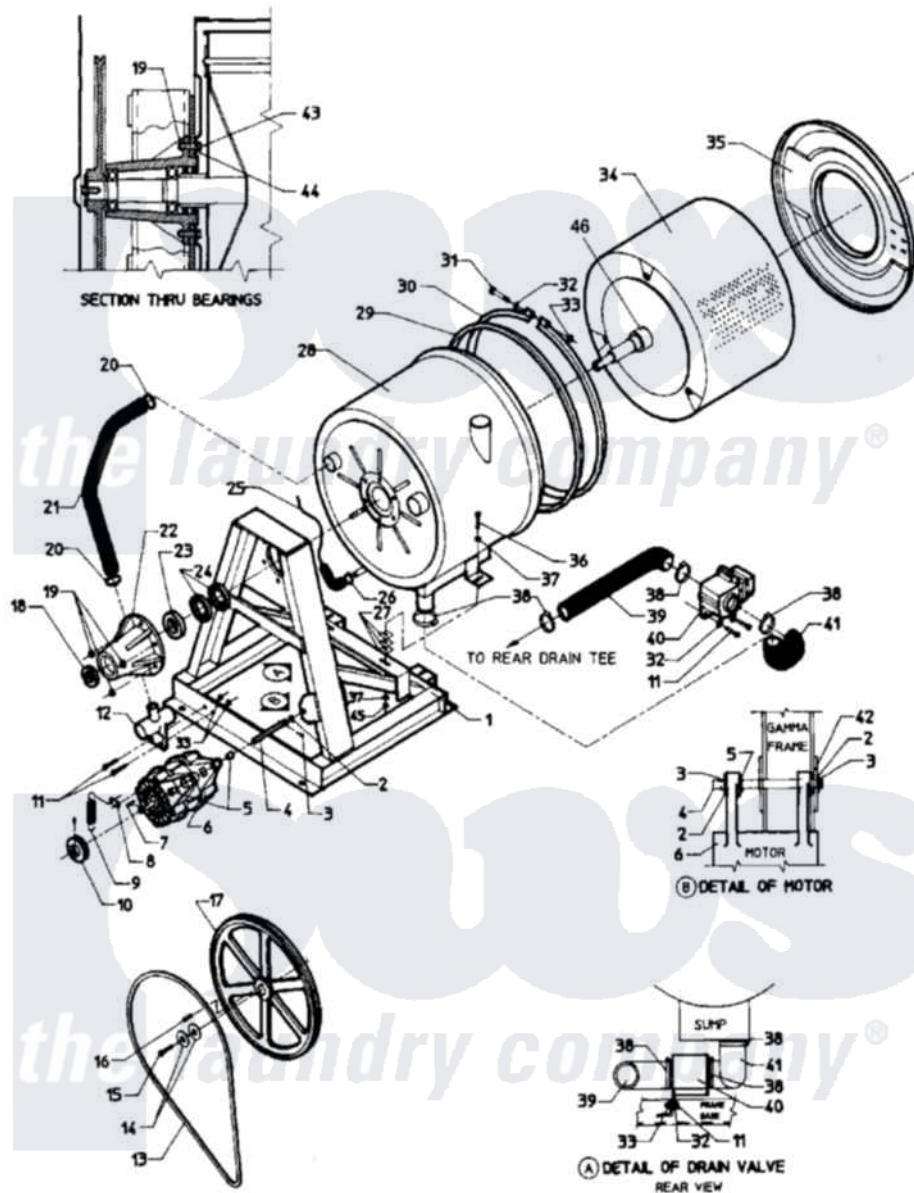

Maytag MAF18MC4AW 08 - SUB ASSEMBLY (MAF18MC4Ax)

Maytag Residential Maytag MAF18MC4AW Washer Parts Parts Diagram 08 - SUB ASSEMBLY (MAF18MC4Ax)
 Click on the part number to view part

Item	Original Part Number	Replaced By	Status	Part Description
001	24001369		Not Available	KIT ASSY., FRAME (2 SPEED)
002	24001511			Washer, Hardened
003	24001512		Not Available	PIN, COTTER PLTD. (1/8X1 1/2)
004	24001647		Not Available	ROD, MOTOR SUPPORT
005	24001021			Bushing, Motor
006	24001018			Bearing, 6204-2RS
"	24001078			Motor, 2SP
007	24001648		Not Available	KEY (MOTOR 3/16" X 1 1/2")
008	24001651		Not Available	CLIP, MOTOR SPRING
009	24001650		Not Available	SPRING (BELT TENSION)
010	24001086			Pulley, Motor
011	24001502	8204624		Bolt
012	24001826		Not Available	(B)CONNECTION, TEE-DRAIN
013	24001093			Belt, V

014	24001501		Washer, Stainless Steel
015	Y24001500		Screw, S.s.
016	24001499	Not Available	KEY (3/8`` X 1 1/4``)
017	24001085		Pulley, Basket
018	24001015		Bearing
019	24001515		Nut, Fiberlock Pltd.
020	24001283	Not Available	CLAMP, HOSE (No.28)
021	24001662		Hose, Overflow
022	24001258		Kit, Trunion
023	24001014		Bearing
024	24001019		Seal, Shaft
025	24001661	Not Available	HOSE, AIR DOME
026	24001438	285655	Clamp, Hose
027	24001803	Not Available	SHIM, SHELL
028	24001375	Not Available	KIT, SHIELD RETRO
029	24001184		Gasket Kit
030	24001388	Not Available	KIT, BAND SHELL
031	24001215		Kit, Band Fastener
032	24001215		Kit, Band Fastener
033	24001215		Kit, Band Fastener
034	24001266	Not Available	BASKET (18-2 SPEED)
035	24001384	Not Available	KIT, FRONT SHELL
036	24001657		Bolt
037	24001516		Washer, Flat Pltd.
038	24001353	696392	Hose Clamp
039	24001660		Hose, Drain
040	24001116		Valve, Drain
041	24001565		Hose, Drain
042	24001805	Not Available	TRIM, FRONT PANEL
043	24001659		Bolt
044	24001808		Washer, S.s.
"	24001810		Washer, Flat
045	24001515		Nut, Fiberlock Pltd.
046	24001130	Not Available	SLEEVE, SFT (2SP)