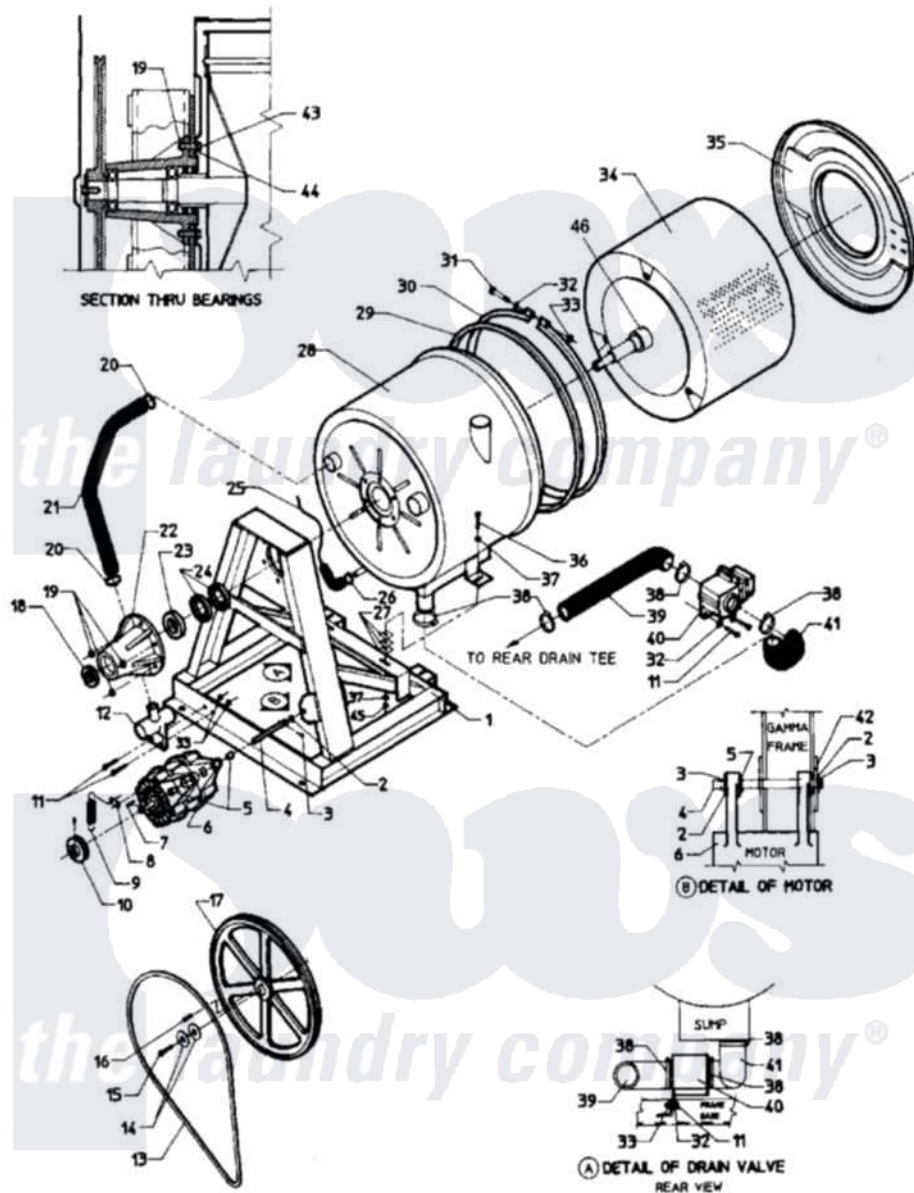

Maytag MAF18MC4VL 07 - SUB ASSEMBLY (MAF18MC4Vx)

Maytag Residential Maytag MAF18MC4VL Washer Parts Parts Diagram 07 - SUB ASSEMBLY (MAF18MC4Vx)
 Click on the part number to view part

Item	Original Part Number	Replaced By	Status	Part Description
001	24001369		Not Available	KIT ASSY., FRAME (2 SPEED)
002	24001511			Washer, Hardened
003	24001512		Not Available	PIN, COTTER PLTD. (1/8X1 1/2)
004	24001647		Not Available	ROD, MOTOR SUPPORT
005	24001021			Bushing, Motor
006	24001018			Bearing, 6204-2RS
"	24001082			Motor, 2SP
007	24001648		Not Available	KEY (MOTOR 3/16" X 1 1/2")
008	24001651		Not Available	CLIP, MOTOR SPRING
009	24001650		Not Available	SPRING (BELT TENSION)
010	24001086			Pulley, Motor
011	24001502	8204624		Bolt
012	24001826		Not Available	(B)CONNECTION, TEE-DRAIN
013	24001093			Belt, V

014	24001501		Washer, Stainless Steel
015	Y24001500		Screw, S.s.
016	24001499	Not Available	KEY (3/8`` X 1 1/4``)
017	24001085		Pulley, Basket
018	24001015		Bearing
019	24001515		Nut, Fiberlock Pltd.
020	24001283	Not Available	CLAMP, HOSE (No.28)
021	24001662		Hose, Overflow
022	24001258		Kit, Trunion
023	24001014		Bearing
024	24001019		Seal, Shaft
025	24001661	Not Available	HOSE, AIR DOME
026	24001438	285655	Clamp, Hose
027	24001803	Not Available	SHIM, SHELL
028	24001375	Not Available	KIT, SHIELD RETRO
029	24001184		Gasket Kit
030	24001388	Not Available	KIT, BAND SHELL
031	24001215		Kit, Band Fastener
032	24001215		Kit, Band Fastener
033	24001215		Kit, Band Fastener
034	24001266	Not Available	BASKET (18-2 SPEED)
035	24001384	Not Available	KIT, FRONT SHELL
036	24001657		Bolt
037	24001516		Washer, Flat Pltd.
038	24001353	696392	Hose Clamp
039	24001660		Hose, Drain
040	24001116		Valve, Drain
041	24001565		Hose, Drain
042	24001805	Not Available	TRIM, FRONT PANEL
043	24001659		Bolt
044	24001808		Washer, S.s.
"	24001810		Washer, Flat
045	24001515		Nut, Fiberlock Pltd.
046	24001130	Not Available	SLEEVE, SFT (2SP)