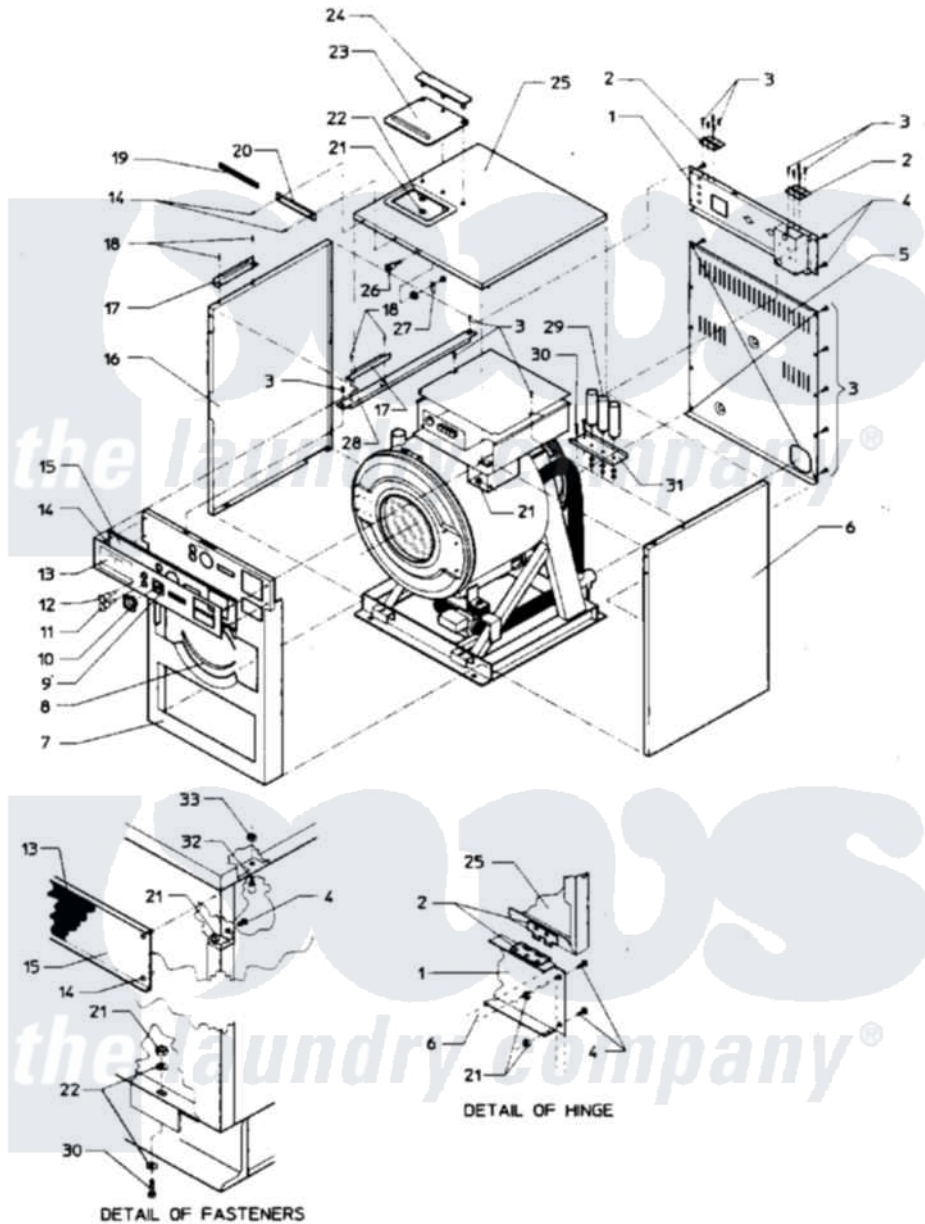

# Maytag MAF18MC4VS 01 - FINAL ASSEMBLY (MAF18MC4Vx)

Maytag Residential Maytag MAF18MC4VS Washer Parts Parts Diagram 01 - FINAL ASSEMBLY (MAF18MC4Vx)  
 Click on the part number to view part

Item	Original Part Number	Replaced By	Status	Part Description
001	<a href="#">24001169</a>			Panel Kit, Valve
002	24001676		Not Available	HINGE, TOP COVER (NOTE: 18003069 AFTER SERIAL
"	<a href="#">Y24001300</a>			Hinge
003	24001301	<a href="#">67006964</a>		Screw, Glide
004	<a href="#">24001323</a>			Screw
005	Y24001400		Not Available	KIT, PANEL (REAR)
006	24001159		Not Available	PANEL KIT, SIDE (RT.)35 (AS VIEWED FROM FRONT)
007	24001677		Not Available	PANEL ASSY. (INR. FRNT.)
008	24001550	<a href="#">24001532</a>		Trim- Pane
009	24001679		Not Available	DECAL, CYCLE INDICATOR
010	24001680			GLASS, TIMER
011	24001681		Not Available	LIGHT, INDICATOR (RED 110V)
012	24001682		Not Available	LIGHT, INDOCATOR (AMBER 110V)
013	24001683		Not Available	DECAL, MAYTAG