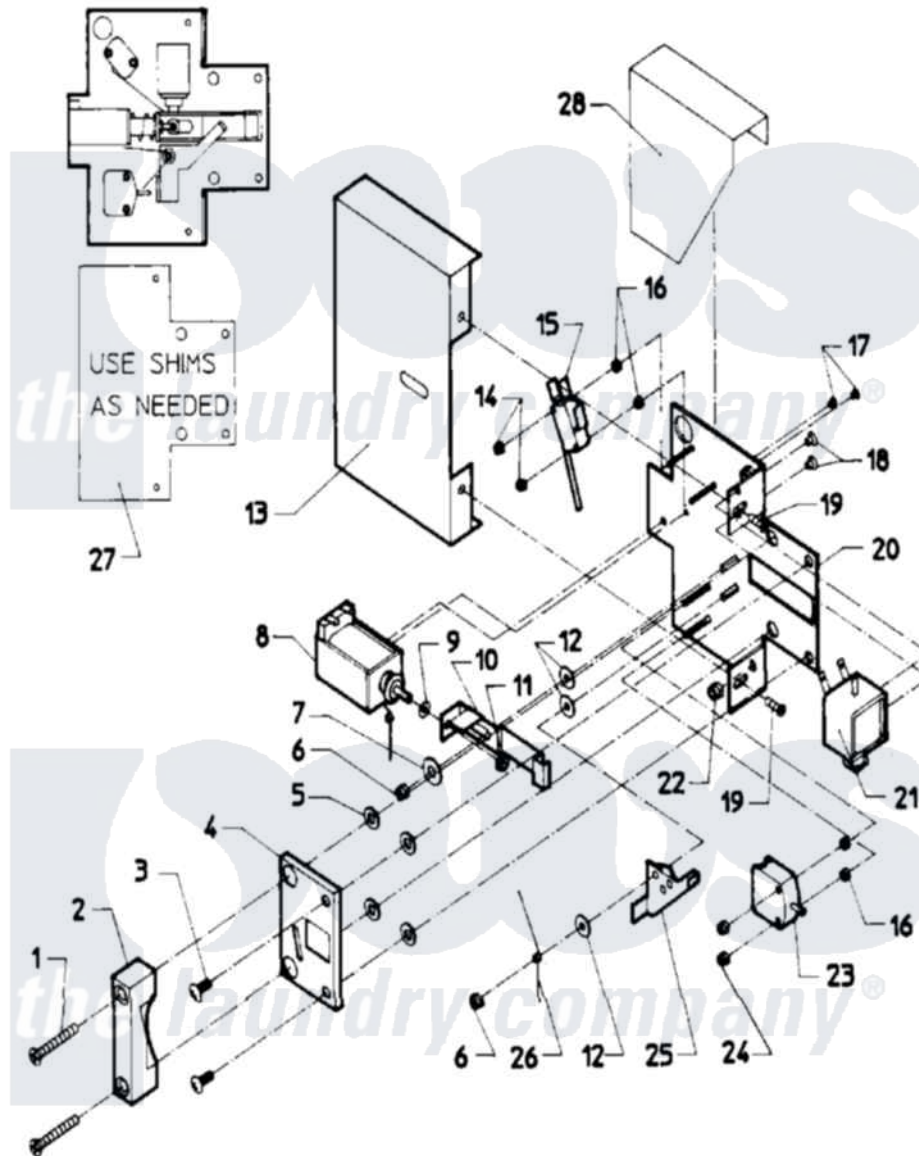

Maytag MAF18MC4VS 03 - DOOR SAFETY INTERLOCK (MAF18MC4Vx)

Maytag Residential Maytag MAF18MC4VS Washer Parts Diagram 03 - DOOR SAFETY INTERLOCK (MAF18MC4Vx)

[Click on the part number to view part](#)

Item	Original Part Number	Replaced By	Status	Part Description
001	24001642			Screw, S.s.
002	24001483		Not Available	CATCH, DOOR LOCK
003	24001323			Screw
004	24001484		Not Available	COVER, DOOR LOCK PLATE
005	24001295			Lockwasher, S.s.
006	24001342	74005230		Nut, Lock
007	24001485			Washer, Shoulder
008	24001101			Solenoid, Door Rel
009	24001358			Washer, Flat
010	24001250			Button, Push
011	24001481	Y707702		Locknut
012	24001480			Washer, Teflon
013	24001487		Not Available	COVER, DOOR LOCK ASSY.
014	24001476			Nut, Fiberlock
015	24001229			Switch, Door Lock
016	24001477		Not Available	SPACER, NYLON (No.6)

017	24001643		Screw, S.s.
018	24001479		Screw, S.s.
019	24001301	67006964	Screw, Glide
020	NLA	Not Available	PLATE, DOOR LOCK
021	24001102		Solenoid, Door Lck
022	24001305		Nut, Fiberlock
023	24001255		Switch, Door Handle
024	24001736	24001425	Nut, Fiberlock, Pltd
025	24001230		Lever, Door Lock
026	24001293		Spring, Torsion
027	24001559		Shim, Door Lock
028	24001488	Not Available	SHIELD, SPLASH (DOOR LOCK)
"	24001640		Door Lock Complete